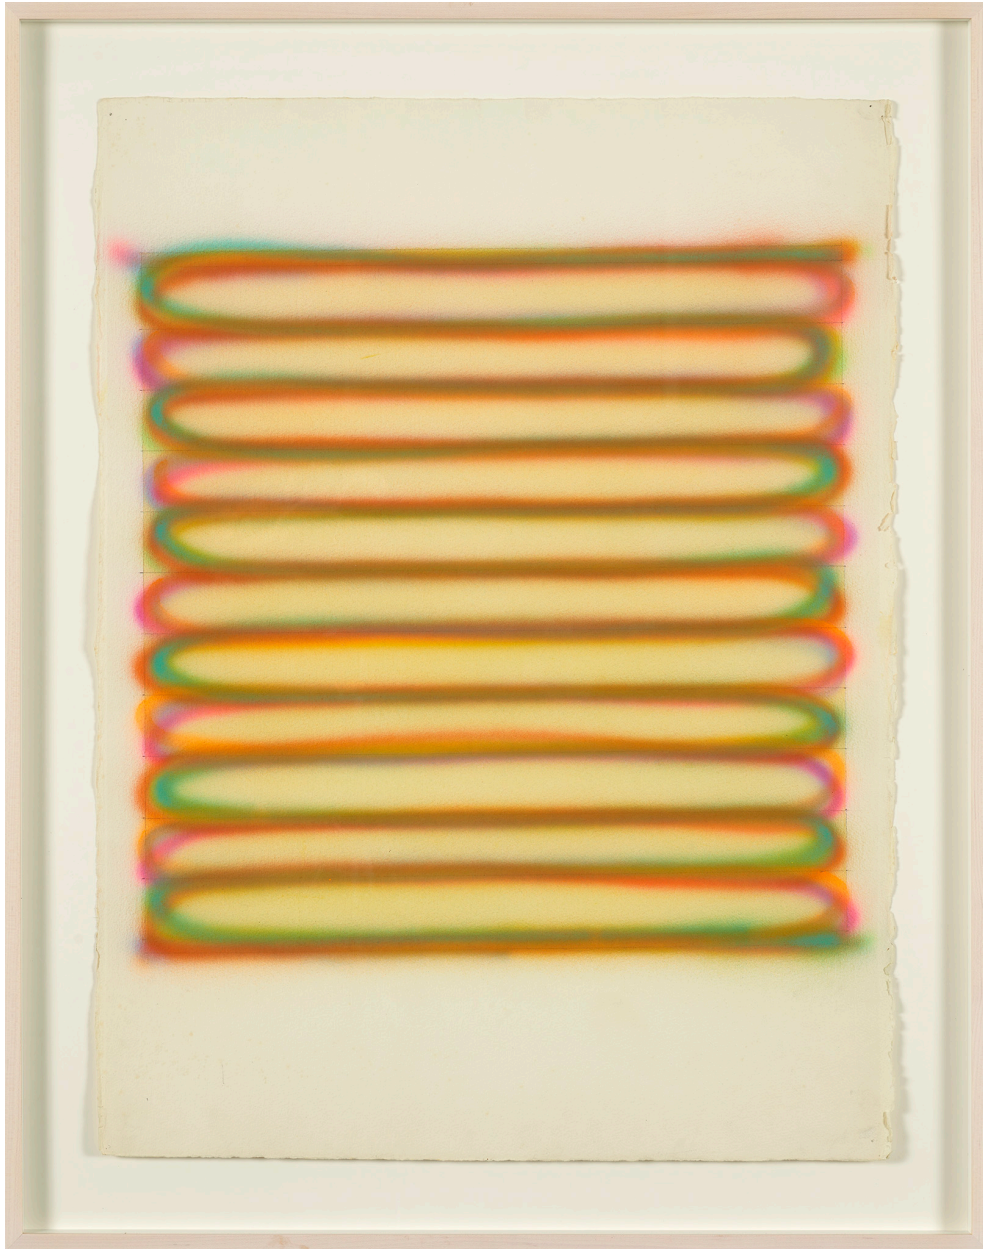

# BERRY ■ CAMPBELL

Dan Christensen, *Untitled*, 1968  
Acrylic on Arches paper, 30 1/4 x 22 in. (76.8 x 55.9 cm)  
CHR-00289