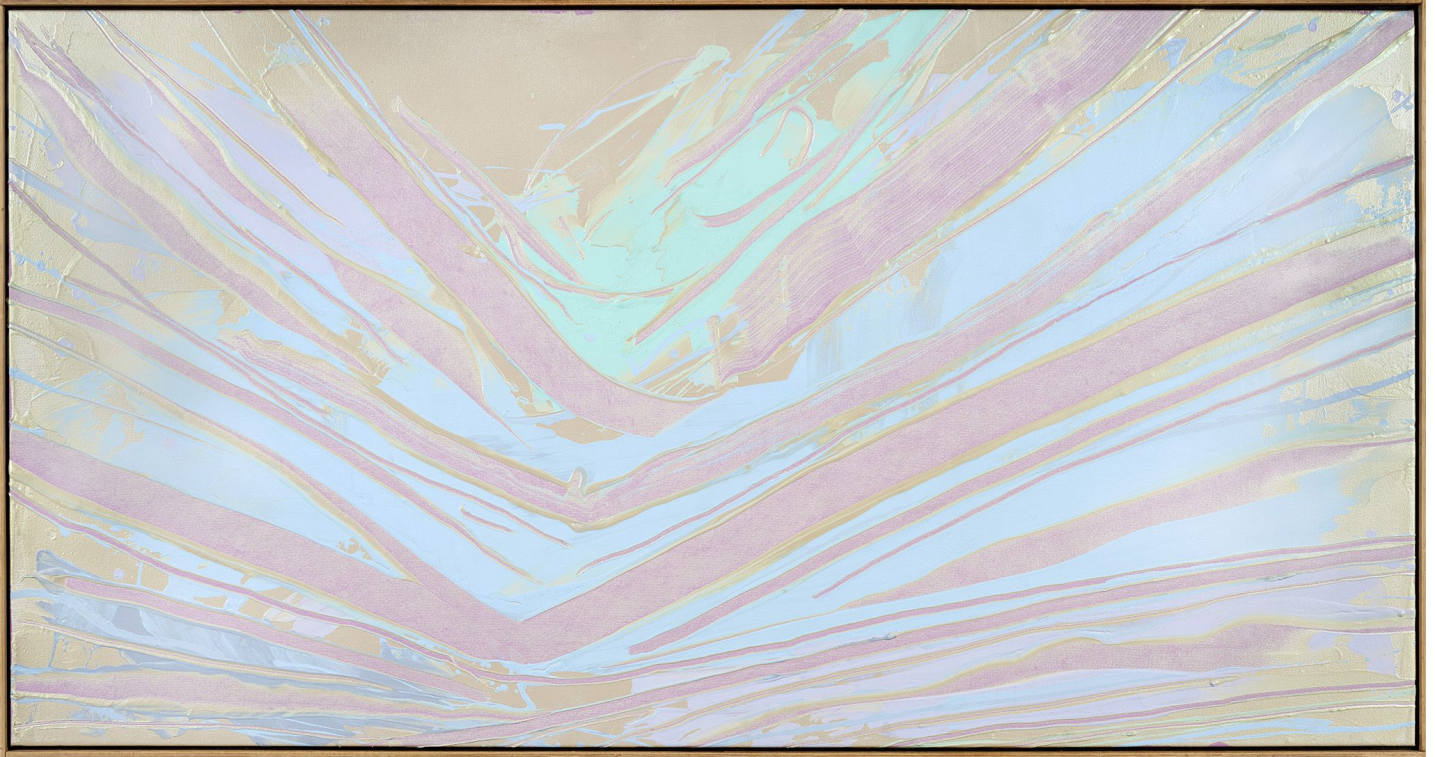

BERRY ■ CAMPBELL

Dan Christensen, *Kayaker*, 1984
Acrylic on canvas, 47 x 89 in. (119.4 x 226.1 cm)
CHR-00349