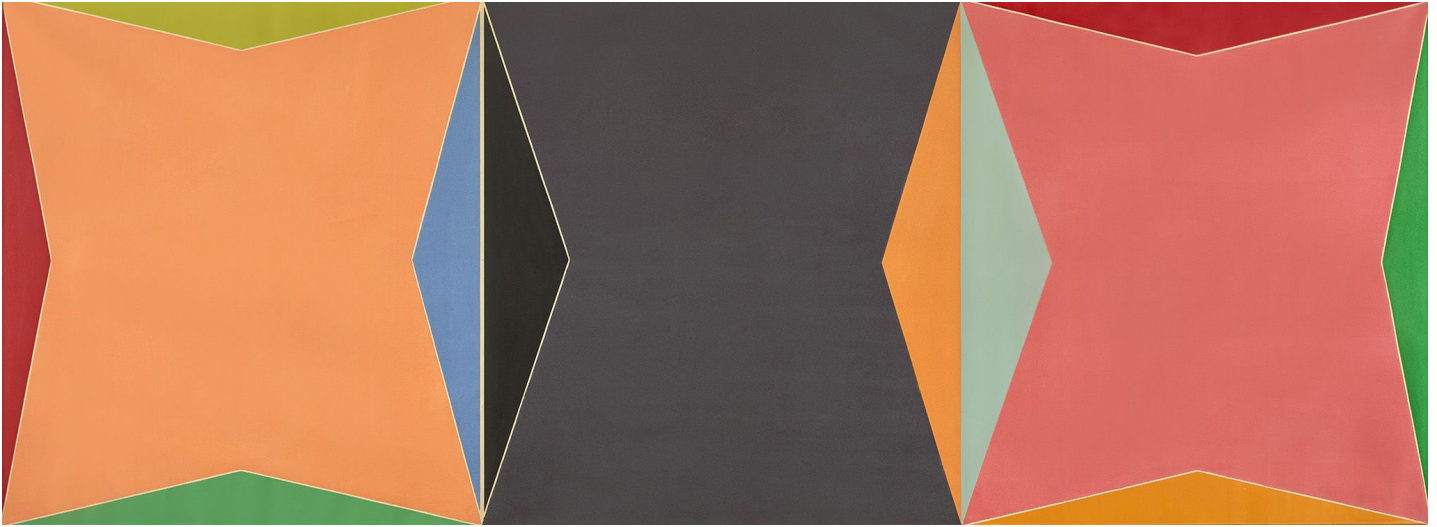

# BERRY ■ CAMPBELL

Larry Zox, *Untitled (Triple Gemini)*, c. 1969  
Acrylic on canvas, 66 x 179 in. (167.6 x 454.7 cm)  
ZOX-00184