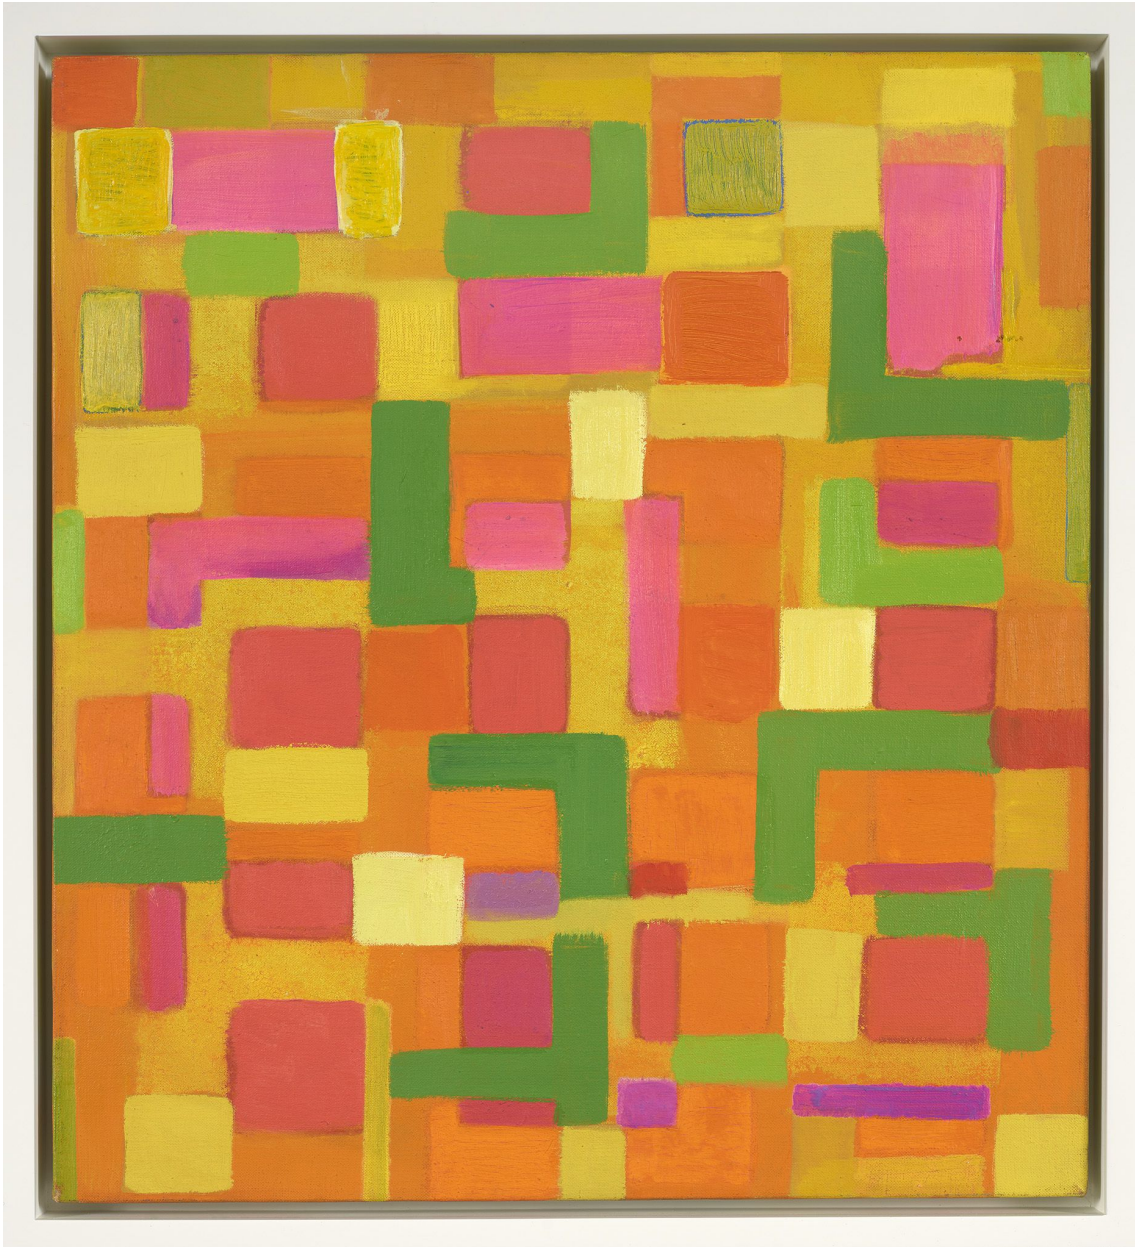

BERRY ■ CAMPBELL

Yvonne Thomas, *Untitled | SOLD*, 1963
Oil on linen, 21 1/4 x 19 1/4 in. (54 x 48.9 cm)
THO-00093