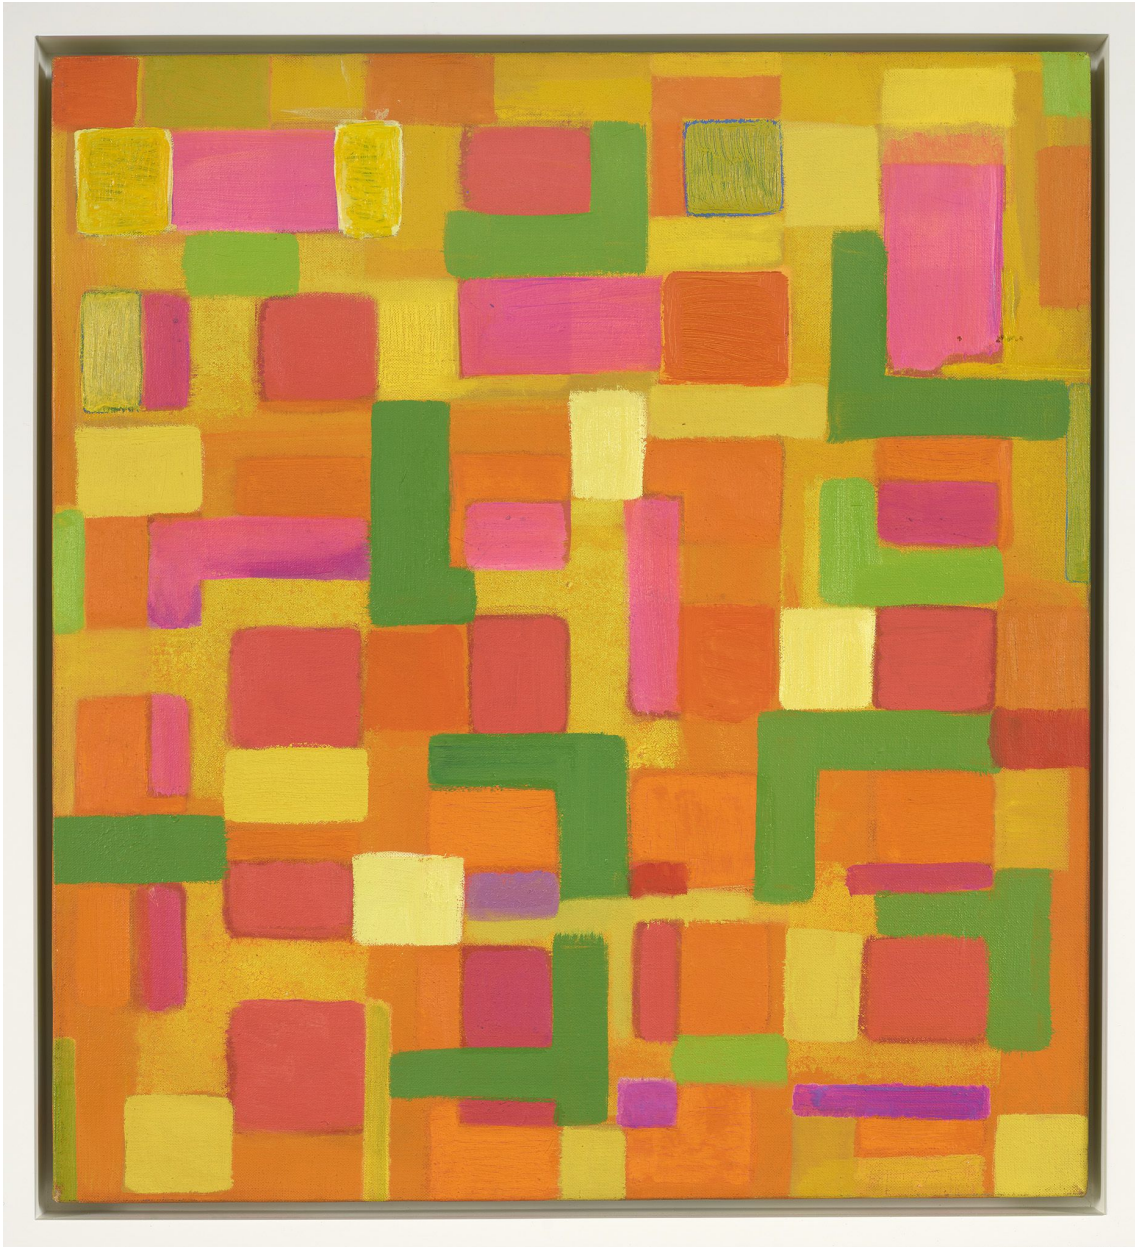

# BERRY ■ CAMPBELL

Yvonne Thomas, *Untitled | SOLD*, 1963  
Oil on linen, 21 1/4 x 19 1/4 in. (54 x 48.9 cm)  
THO-00093