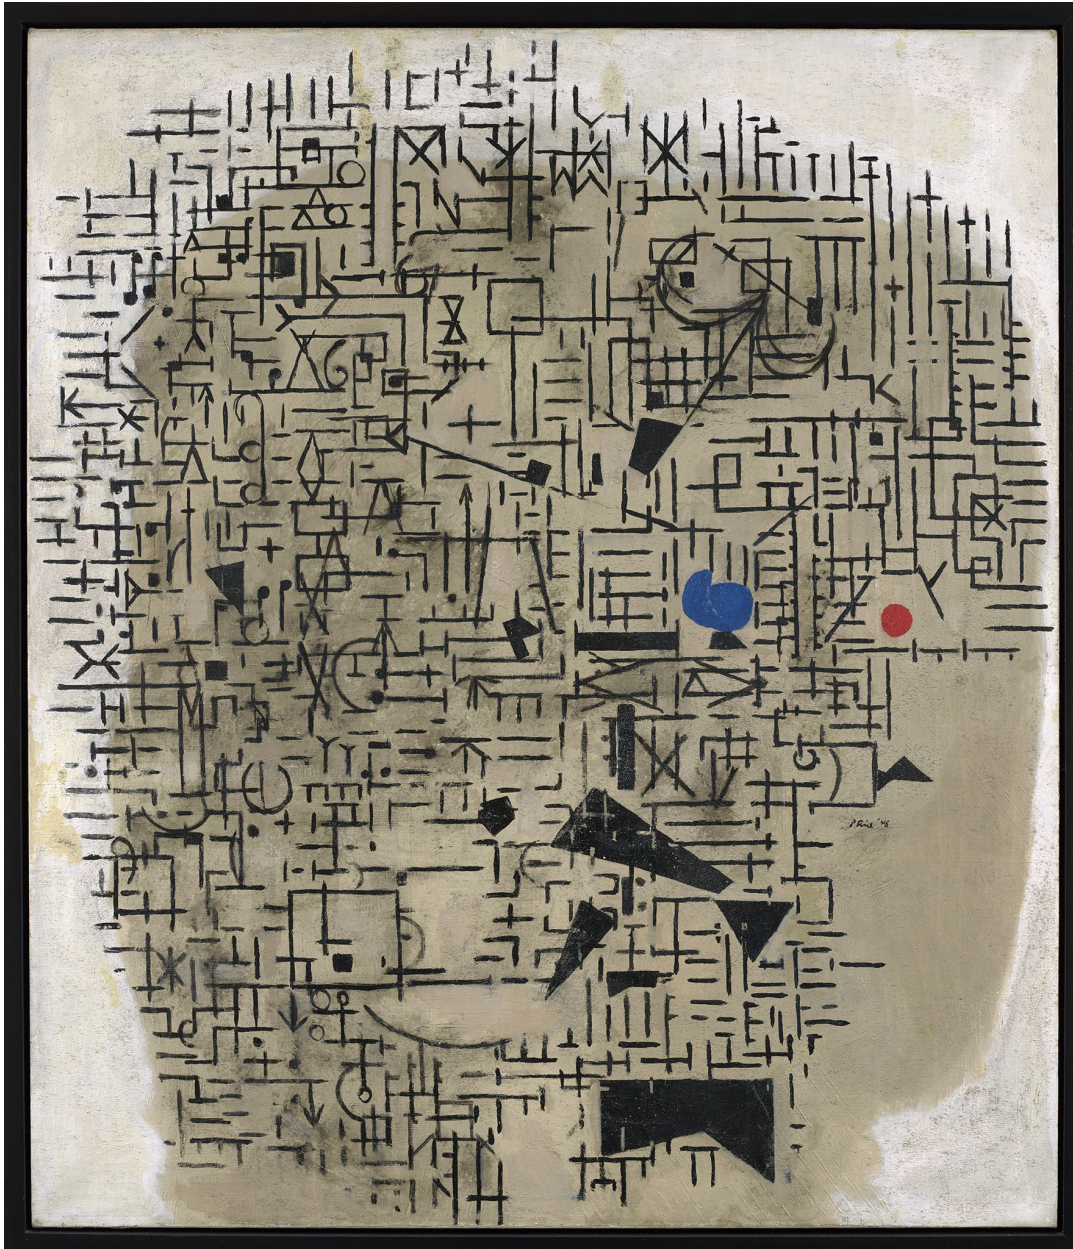

# BERRY ■ CAMPBELL

Perle Fine, *Bristling* | SOLD, 1946  
Oil and sand on canvas, 44 x 38 in. (111.8 x 96.5 cm)  
FIN-00126