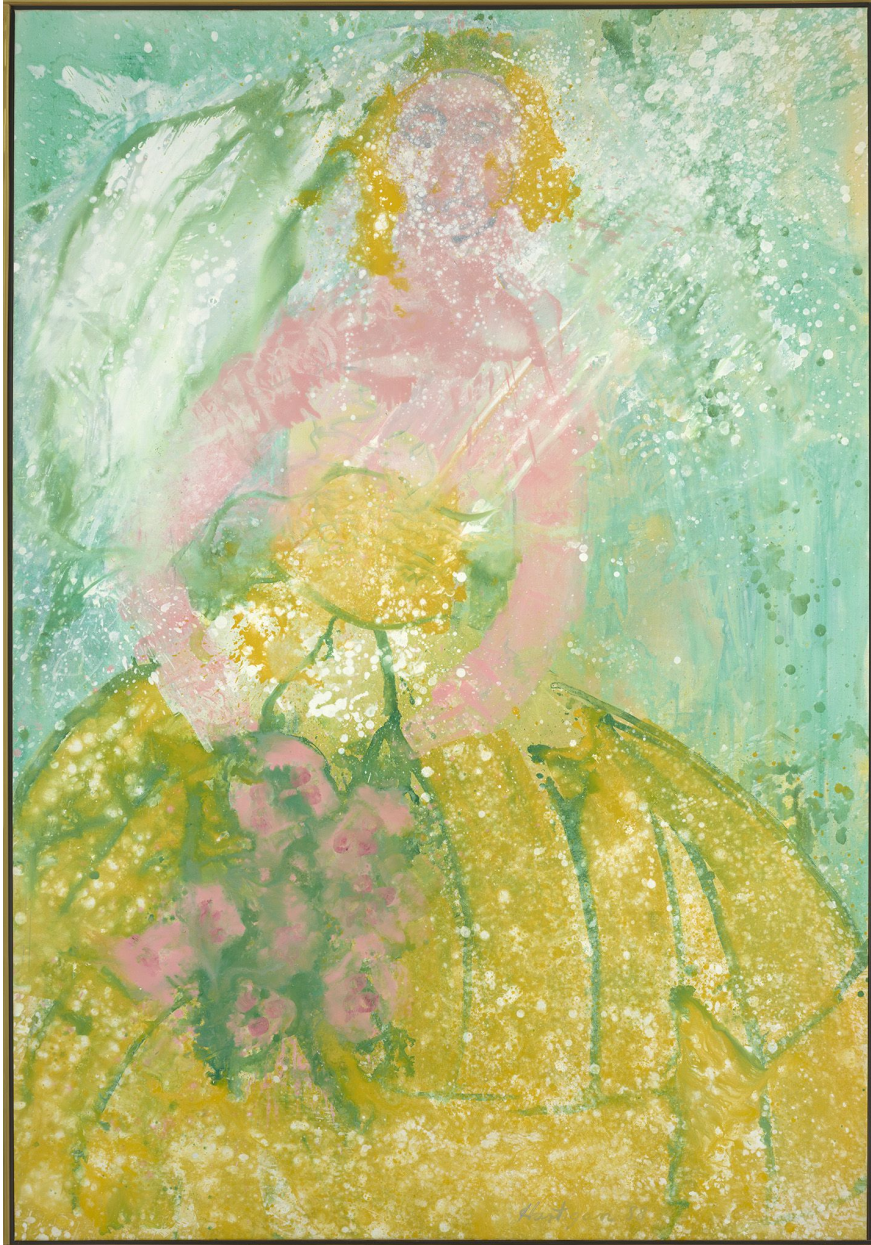

BERRY ■ CAMPBELL

Grace Hartigan, *June Bride* | SOLD, 1988
Oil on canvas, 77 3/4 x 54 in. (197.5 x 137.2 cm)
HAR-00013