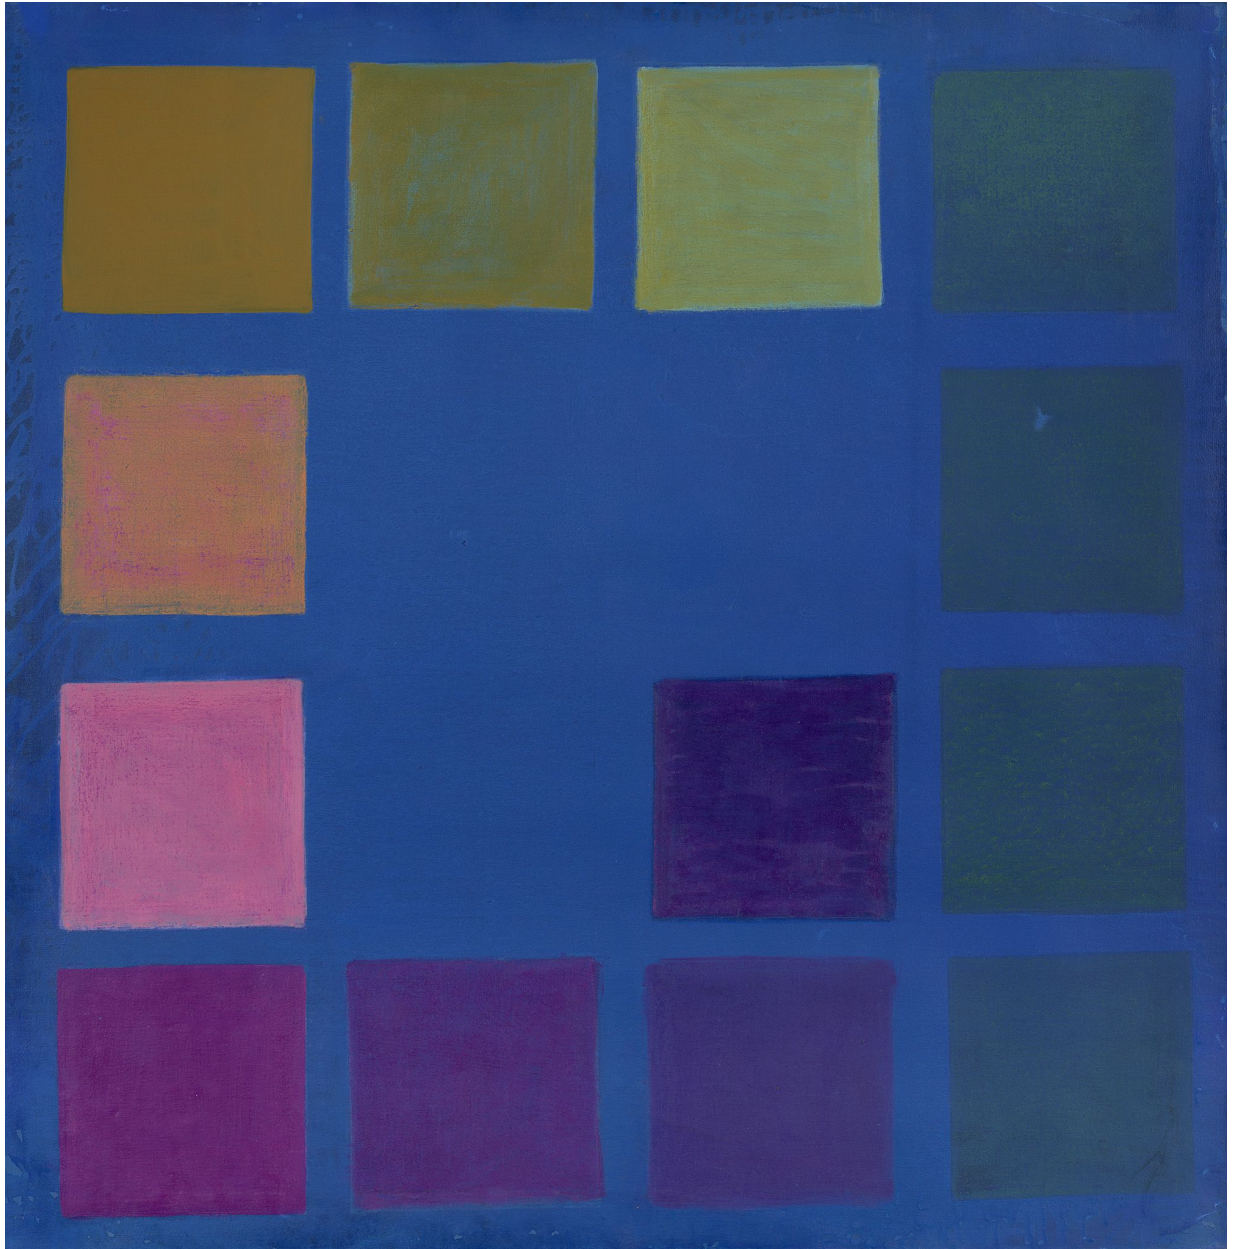

BERRY ■ CAMPBELL

Yvonne Thomas, *Squares*, 1965
Oil on canvas, 48 3/4 x 48 in. (123.8 x 121.9 cm)
THO-00133