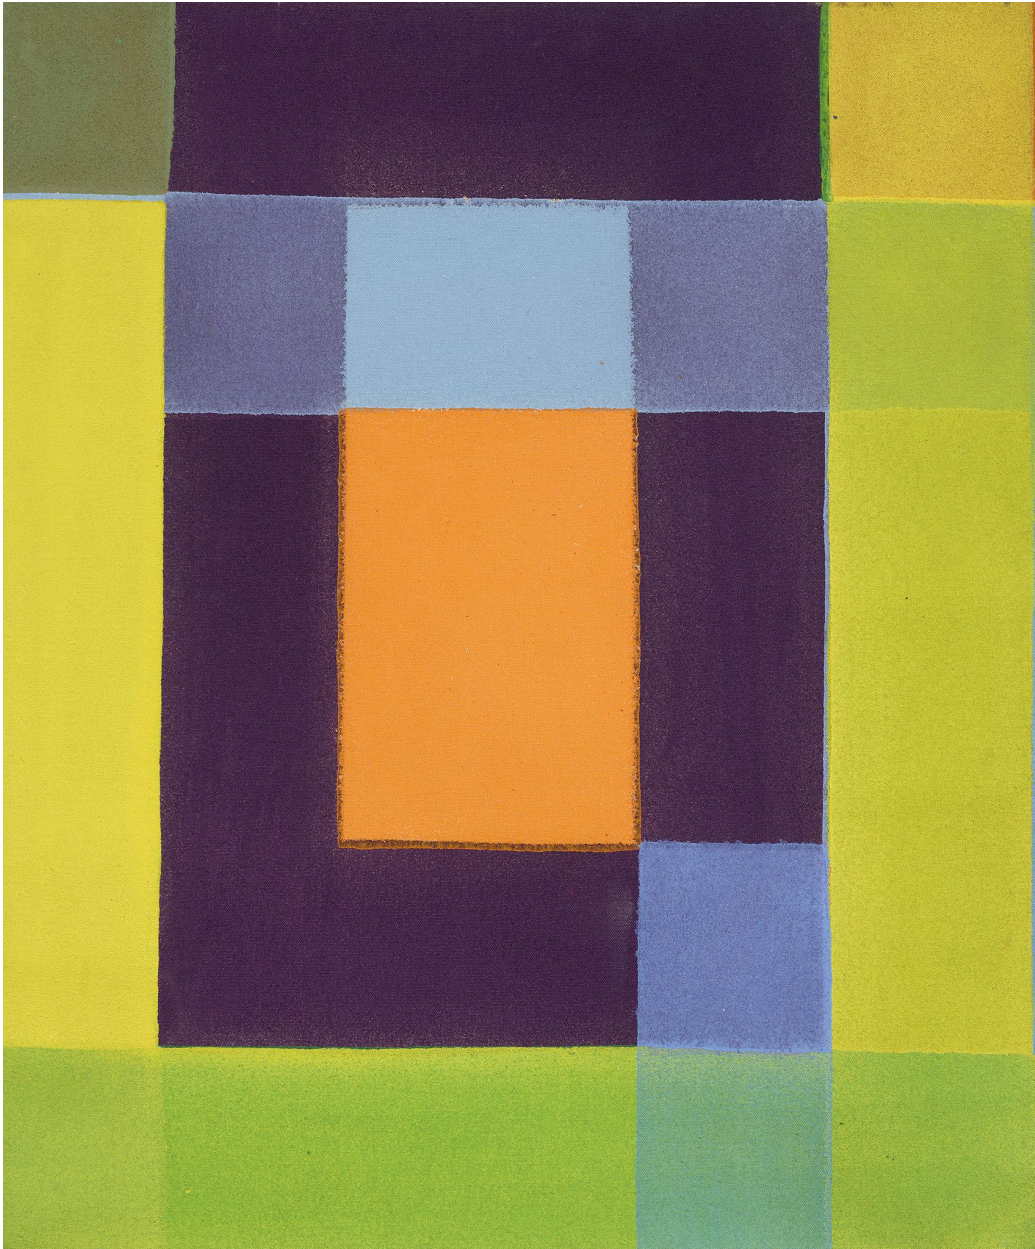

# BERRY ■ CAMPBELL

Yvonne Thomas, *Untitled*, 1966  
Acrylic on canvas, 24 1/8 x 20 1/8 in. (61.3 x 51.1 cm)  
THO-00167