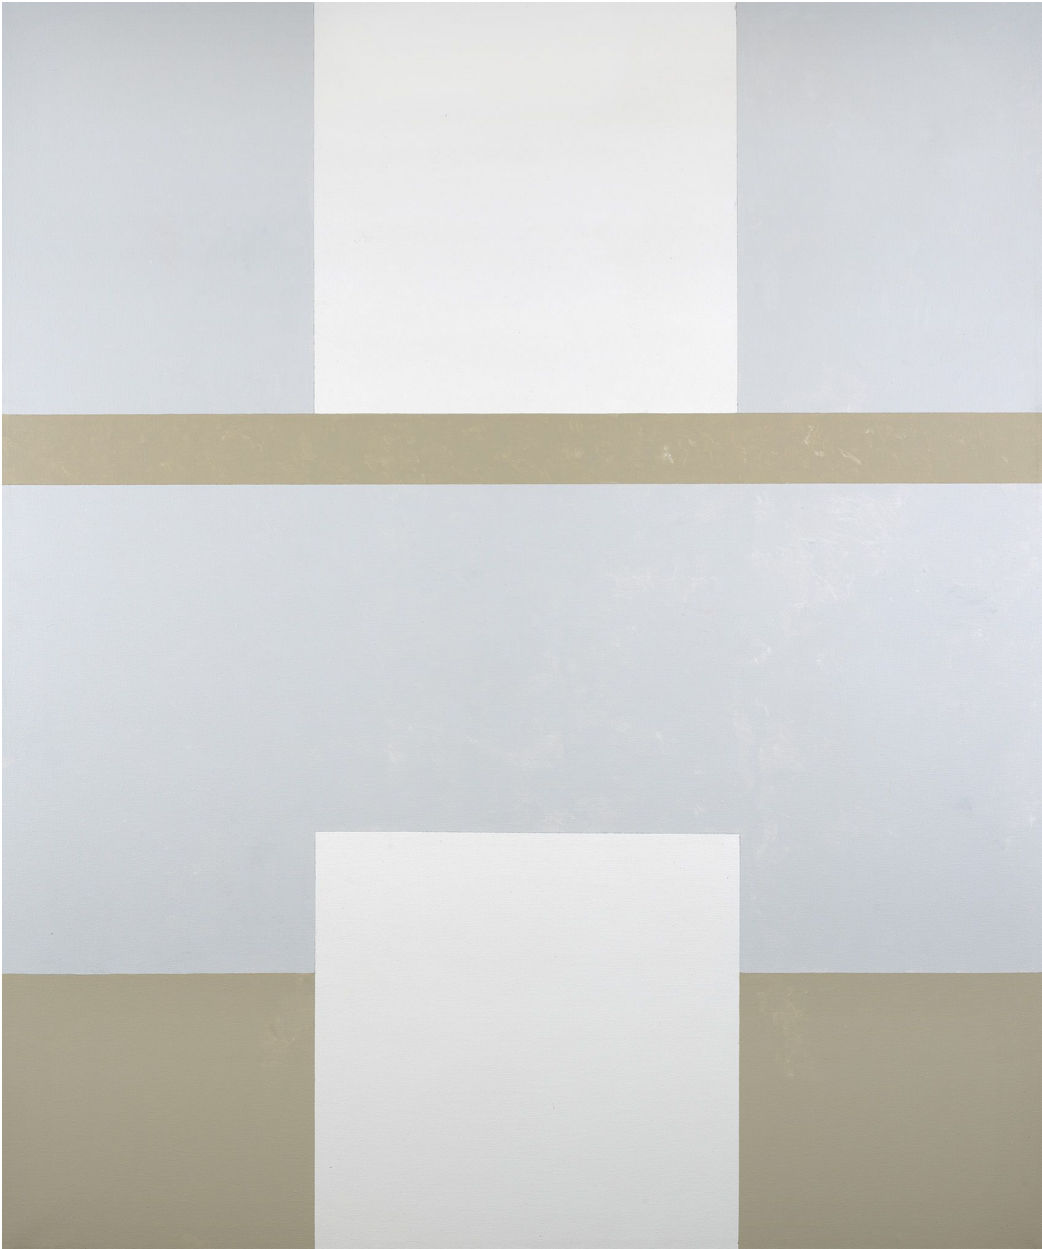

BERRY ■ CAMPBELL

Mary Dill Henry, *Version I*, 1994
Acrylic on canvas, 72 x 60 in. (182.9 x 152.4 cm)
MHEN-00104