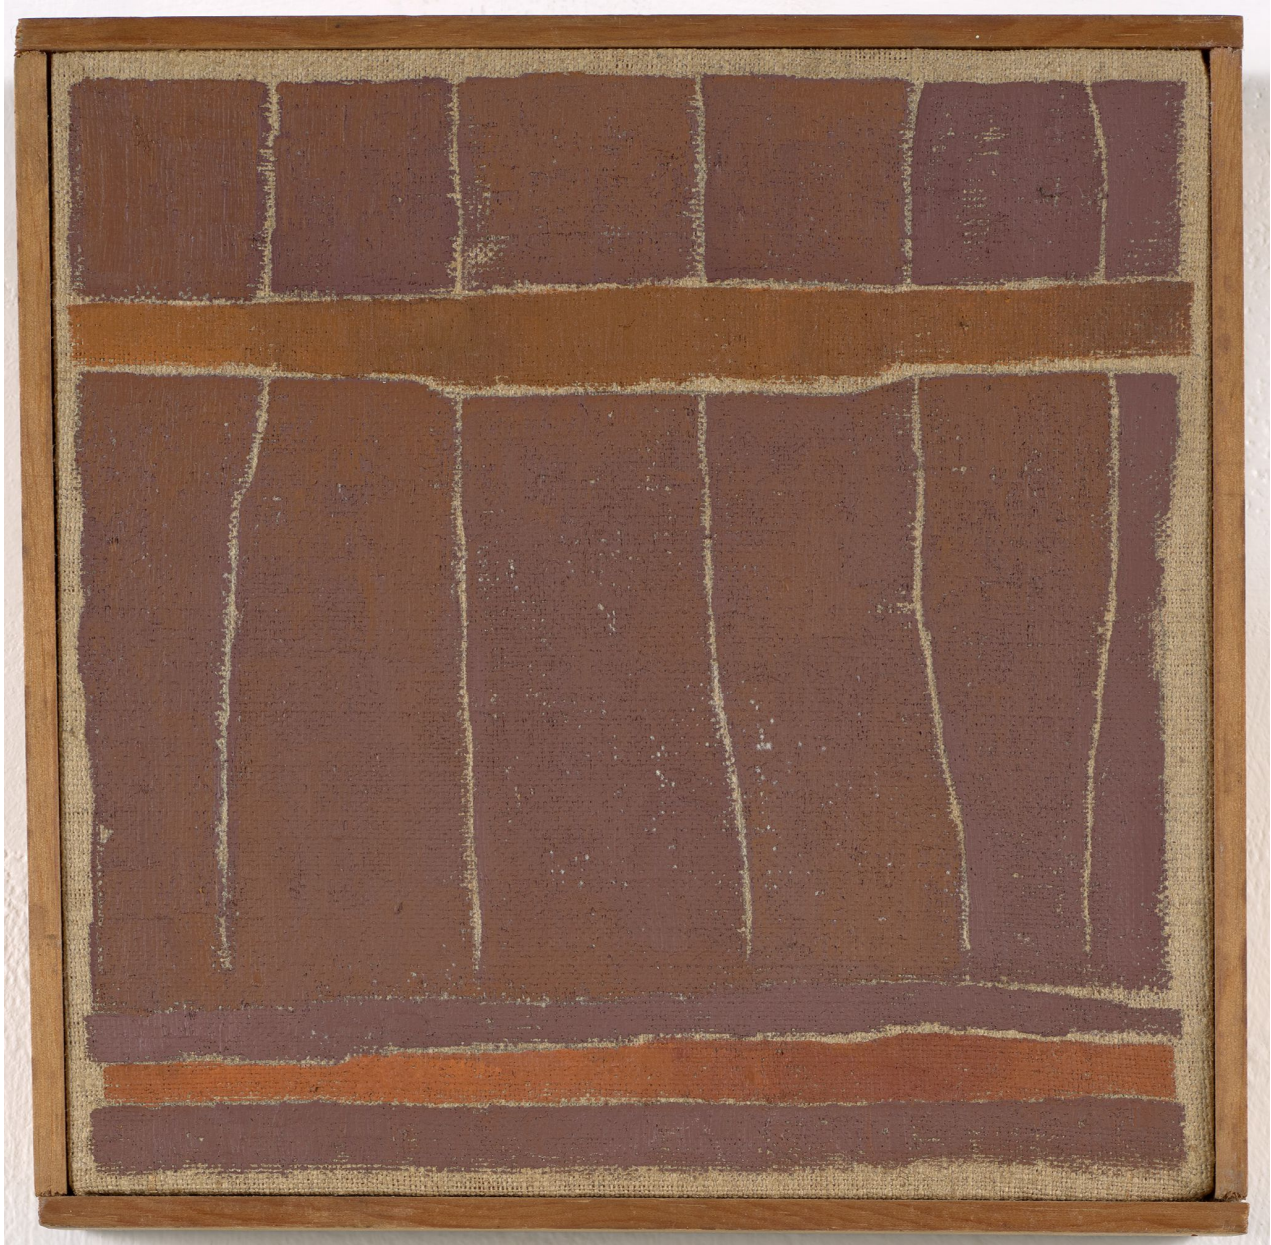

# BERRY ■ CAMPBELL

Stanley Boxer, *Vahcocaveil*, 1971  
Oil on linen, 8 x 8 in. (20.3 x 20.3 cm)  
BOX-00110