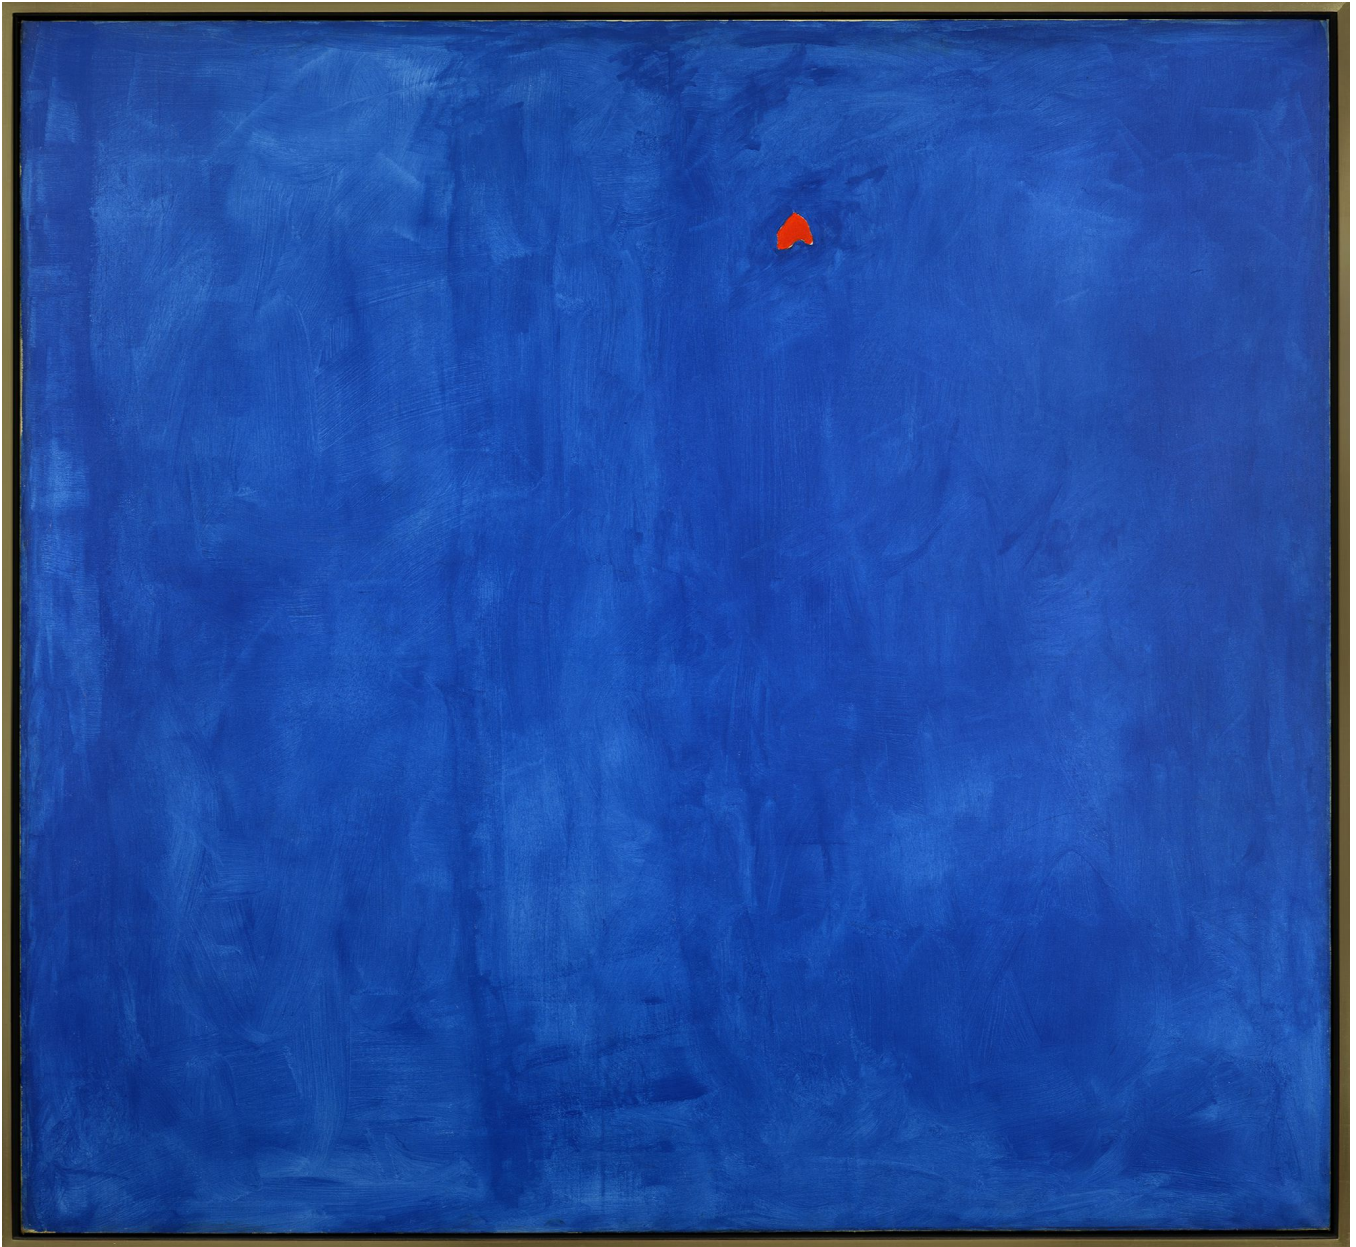

# BERRY CAMPBELL

Betty Parsons, *The Moth*, 1969  
Oil on canvas, 68 1/2 x 74 in. (174 x 188 cm)  
PARS-00002