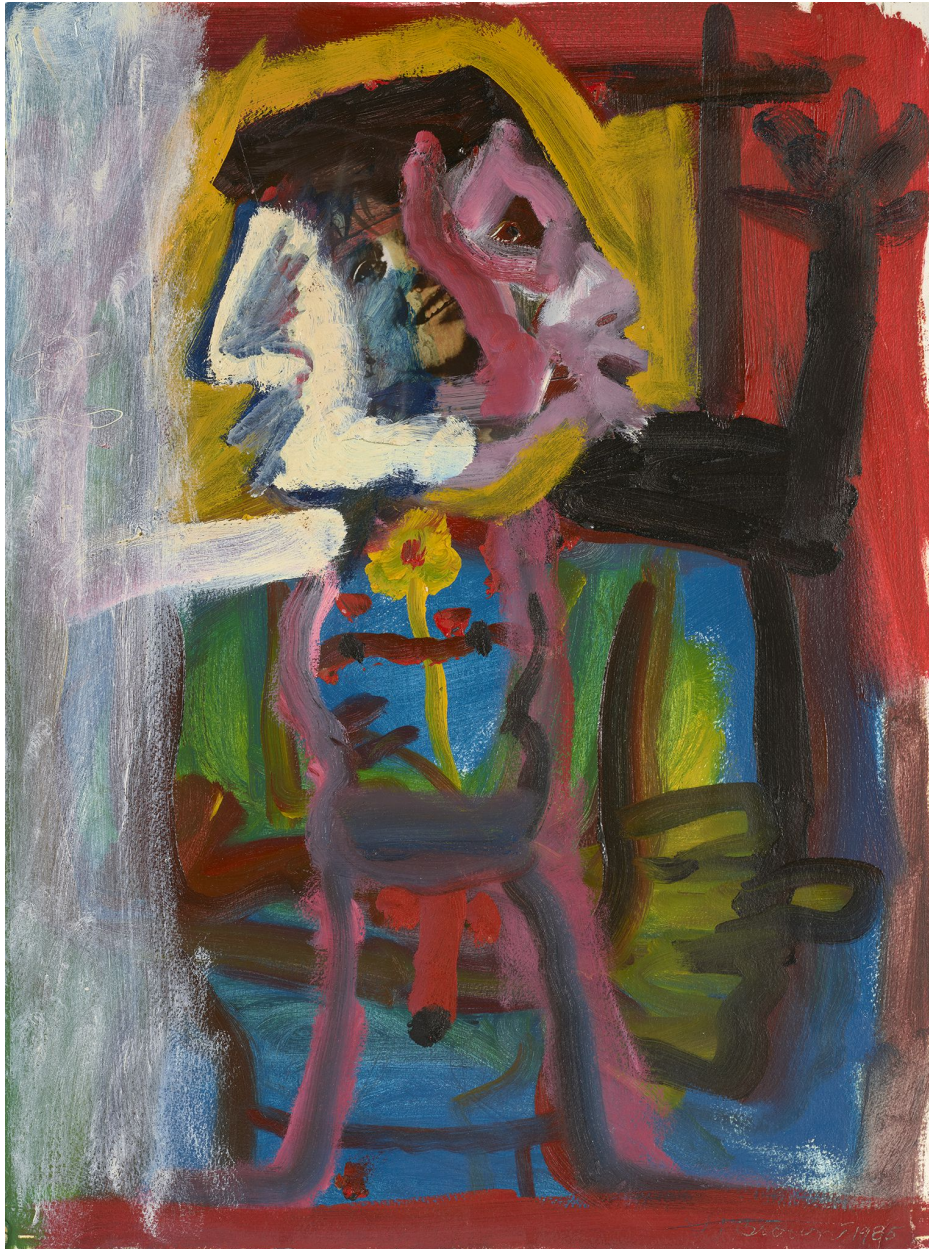

# BERRY ■ CAMPBELL

Frederick J. Brown, *Magic Acting*, 1985  
Oil and collage on paper, 30 x 22 1/2 in. (76.2 x 57.1 cm)  
BROW-00047