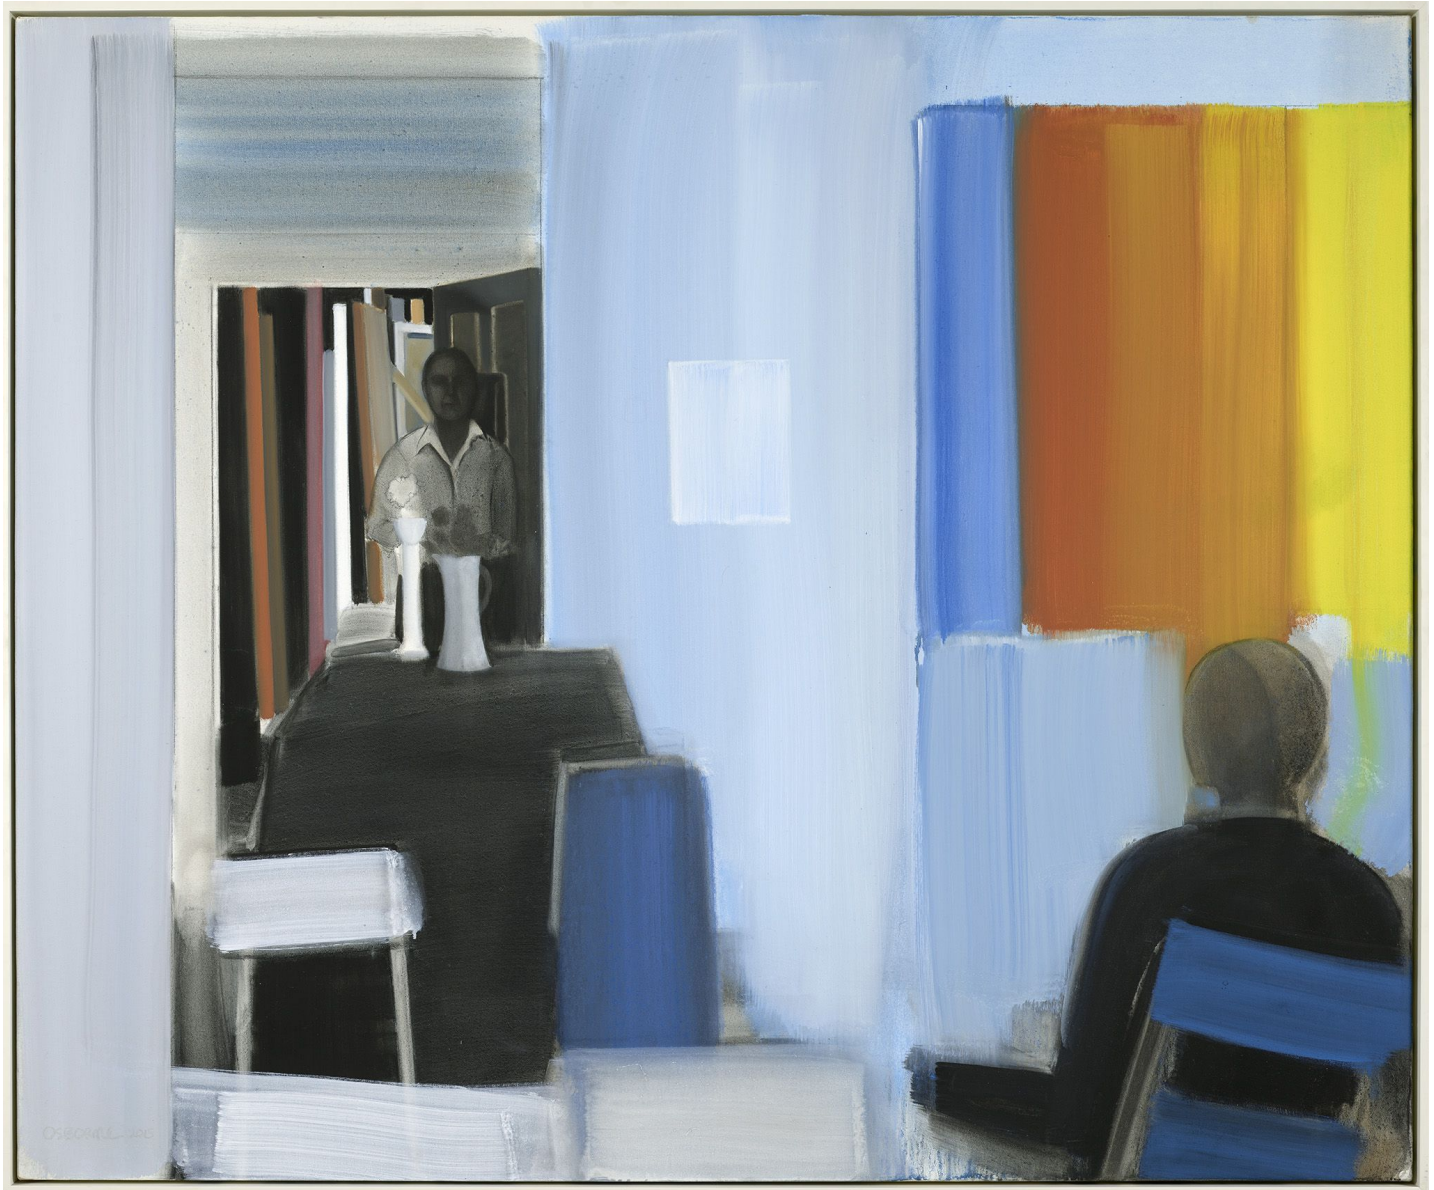

BERRY ■ CAMPBELL

Elizabeth Osborne, *Portrait of J.L.*, 2015
Oil on canvas, 60 x 72 in. (152.4 x 182.9 cm)
OSB-00143