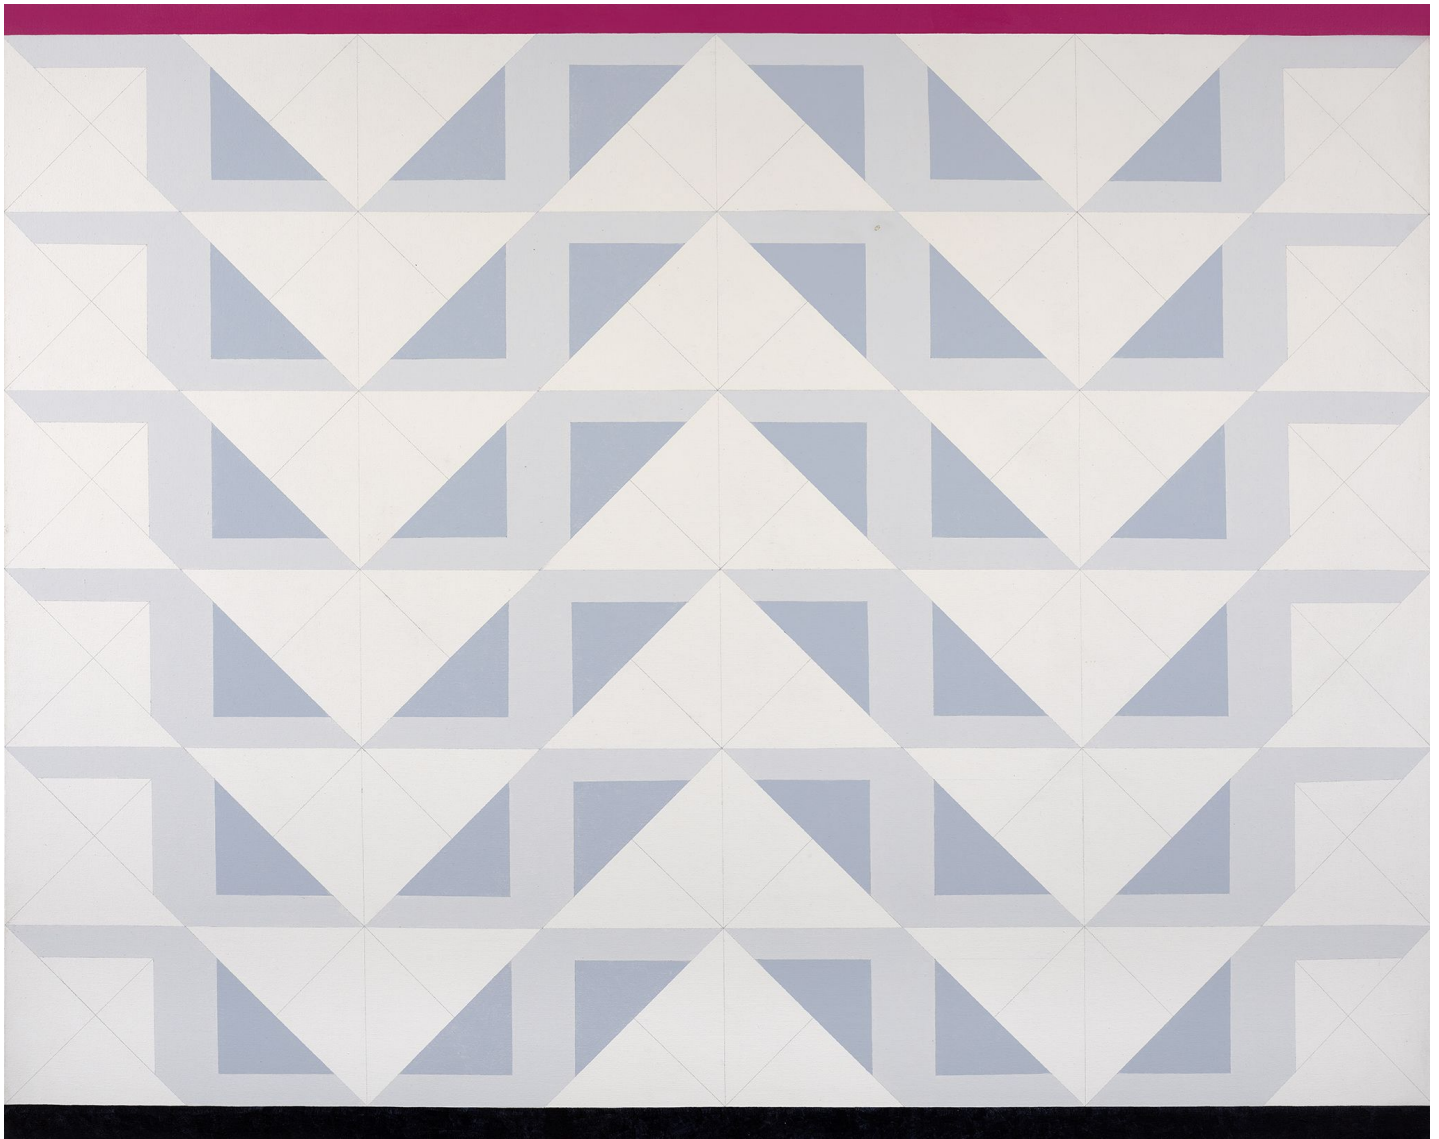

BERRY ■ CAMPBELL

Mary Dill Henry, *The Rubaiyat*, 1989
Acrylic on canvas, 54 1/2 x 68 in. (138.4 x 172.7 cm)
MHEN-00092