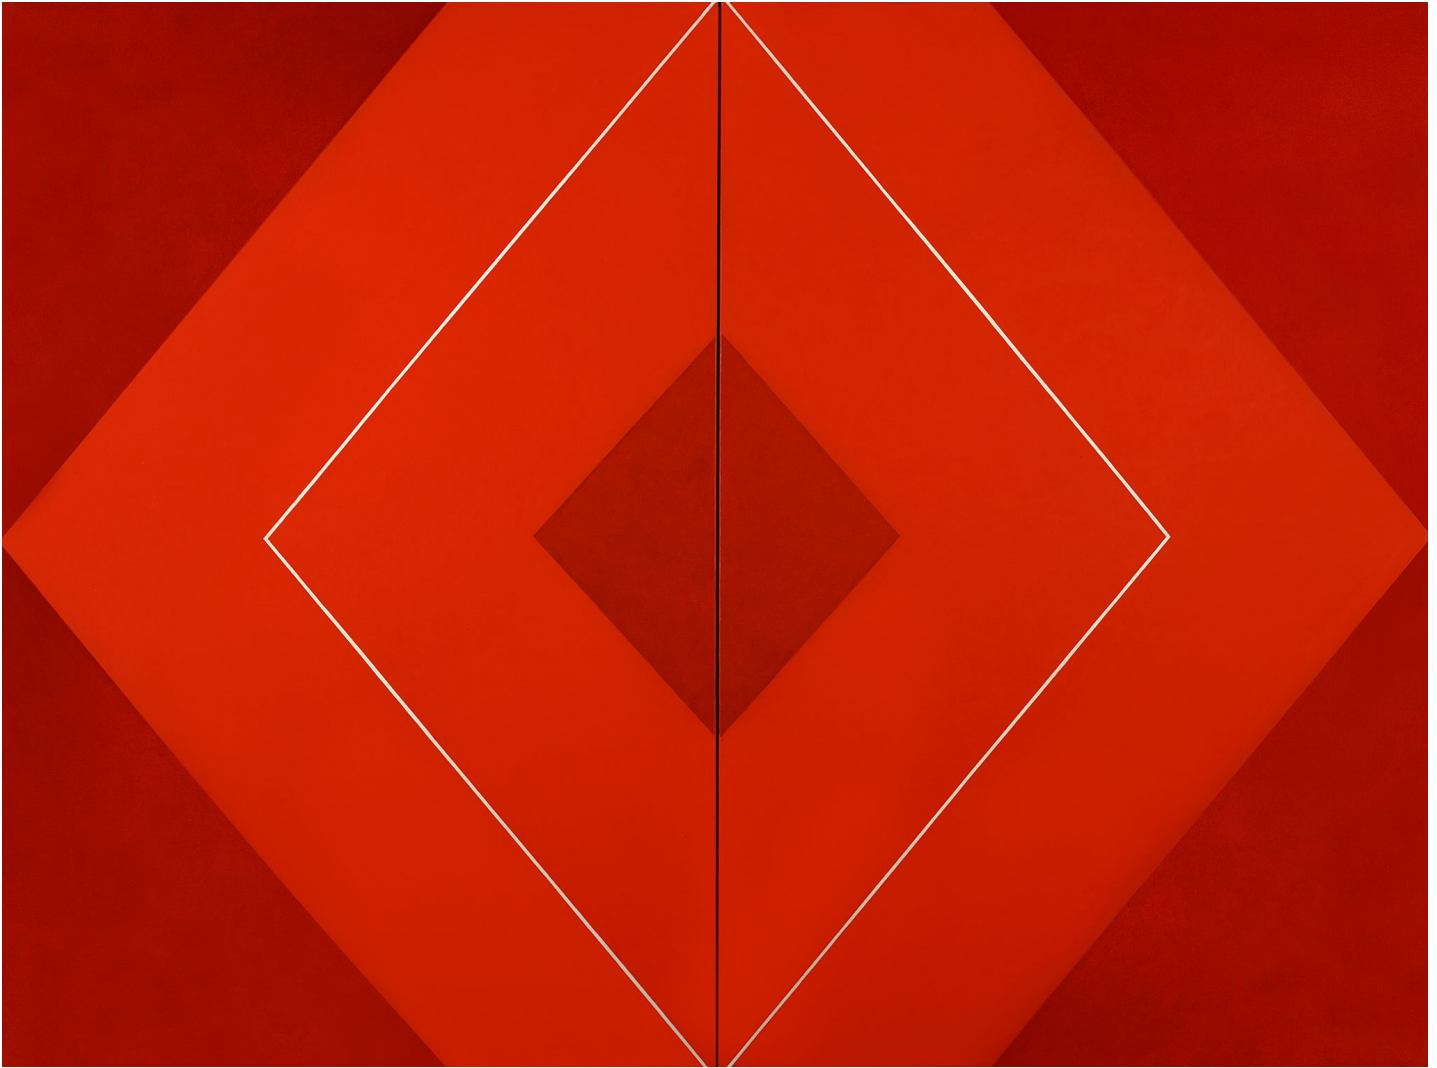

BERRY CAMPBELL

Mary Dill Henry, *Passiflora Red*, 1985
Acrylic on canvas, 72 x 96 in. (182.9 x 243.8 cm)
MHEN-00075