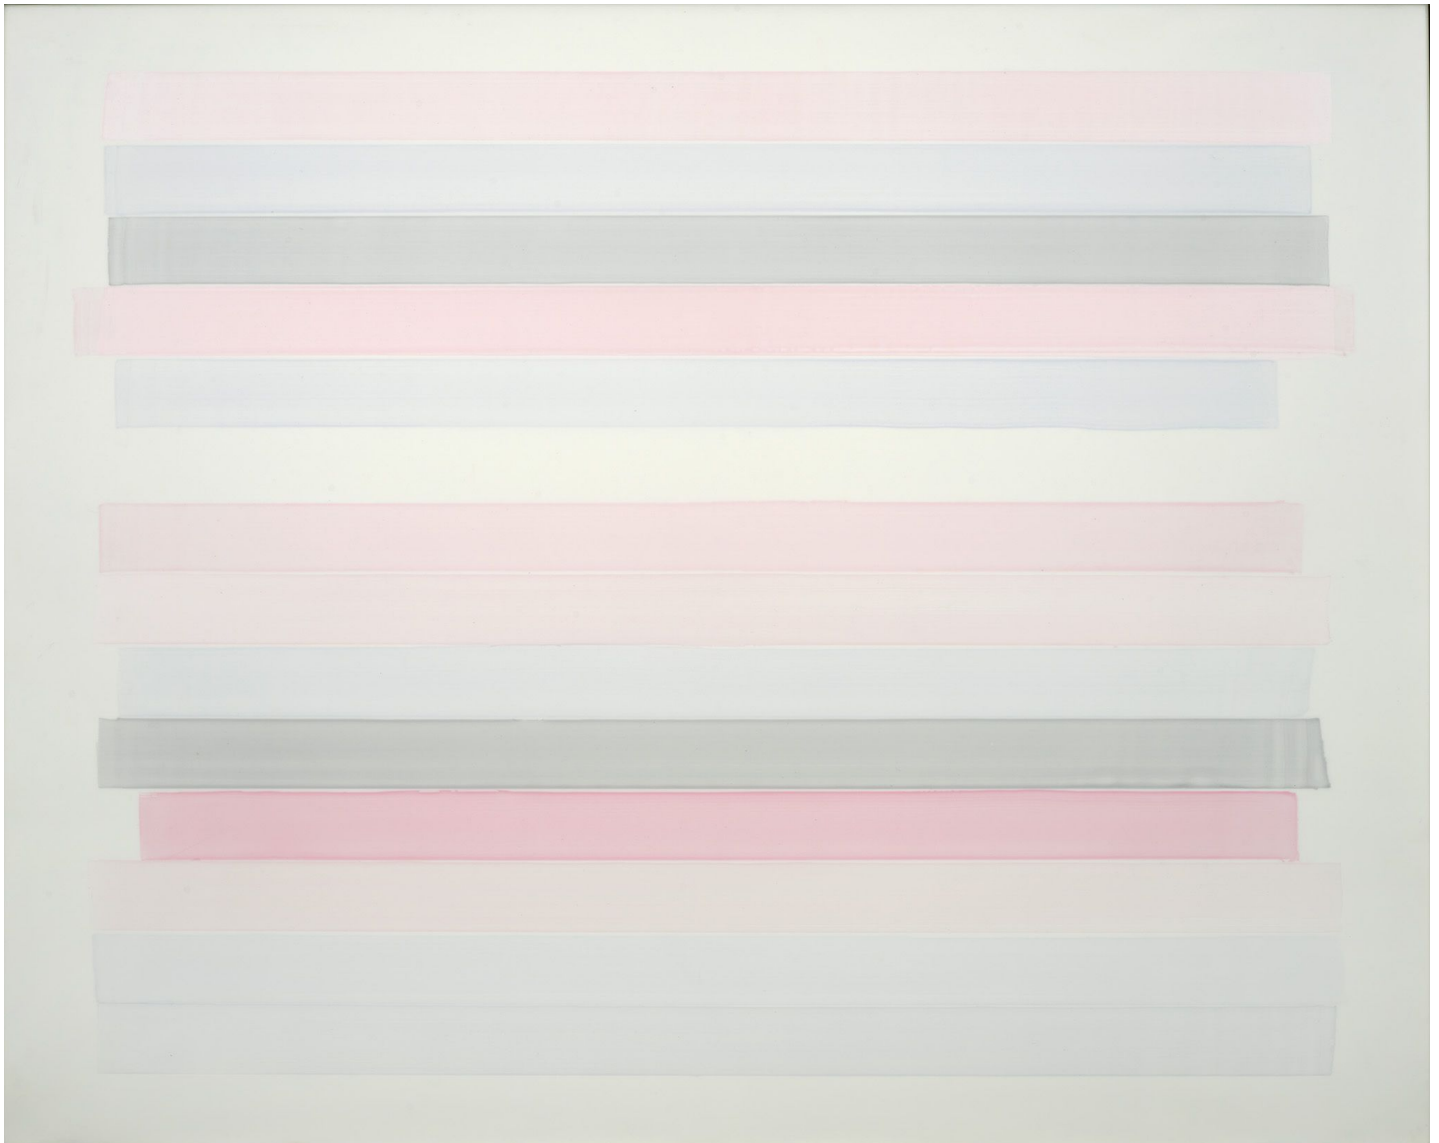

BERRY ■ CAMPBELL

Mike Solomon, *L.H. #1*, 2022
Acrylic on polyester films on wood panel, 48 x 60 in. (121.9 x 152.4 cm)
MSOL-00121