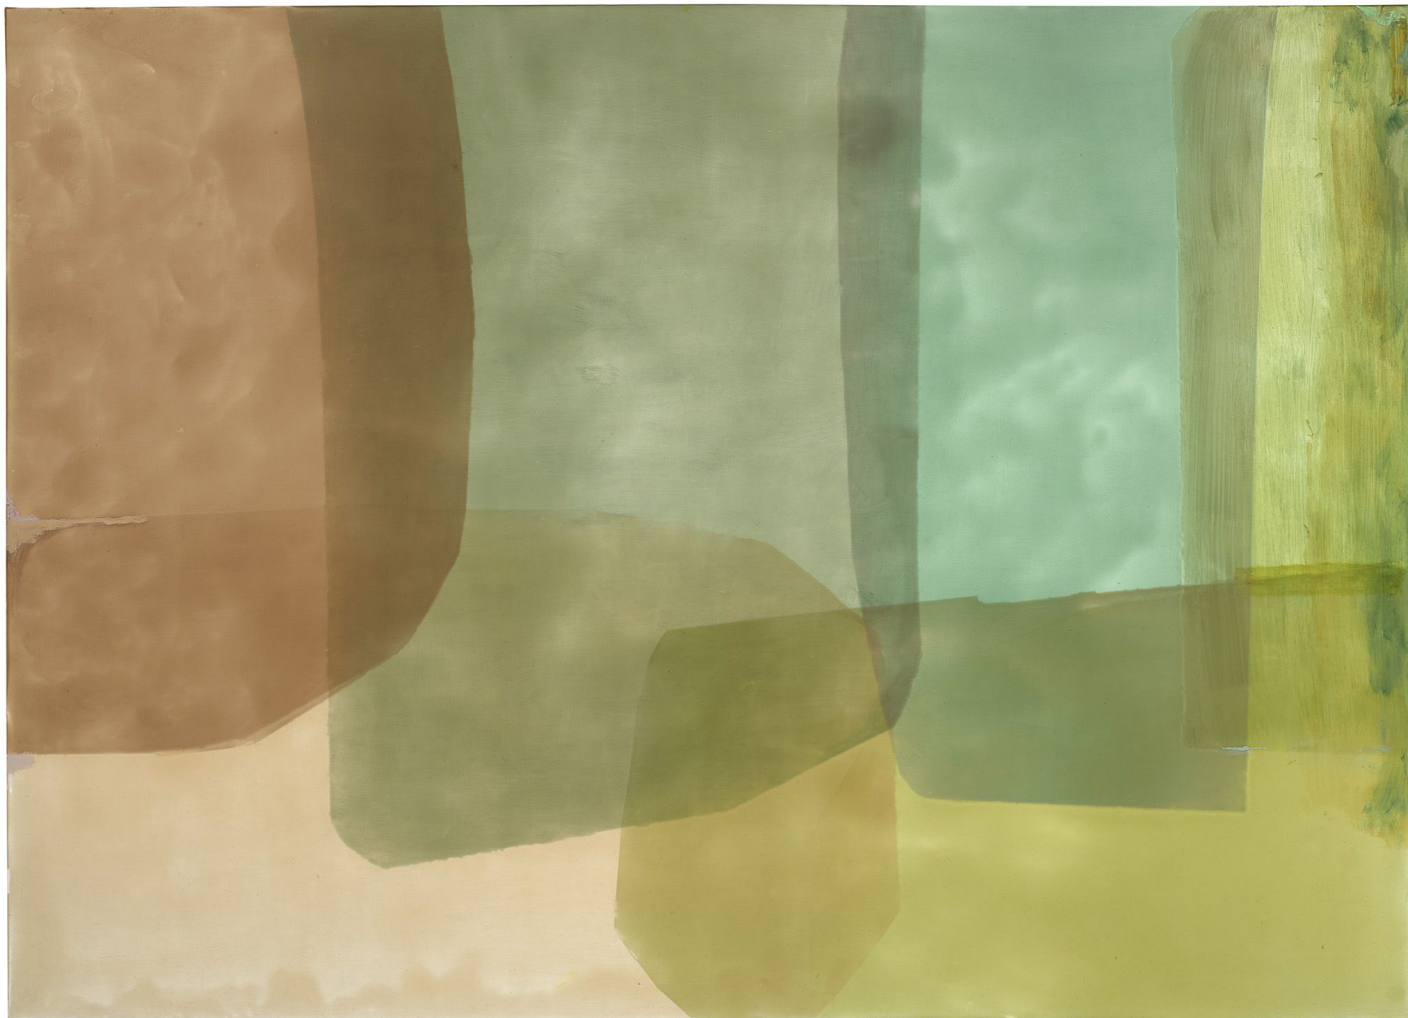

BERRY ■ CAMPBELL

Jill Nathanson, *Madrigal*, 2019

Acrylic, polymers and oil on panel, 47 1/2 x 65 in. (120.7 x 165.1 cm)

NAT-00109