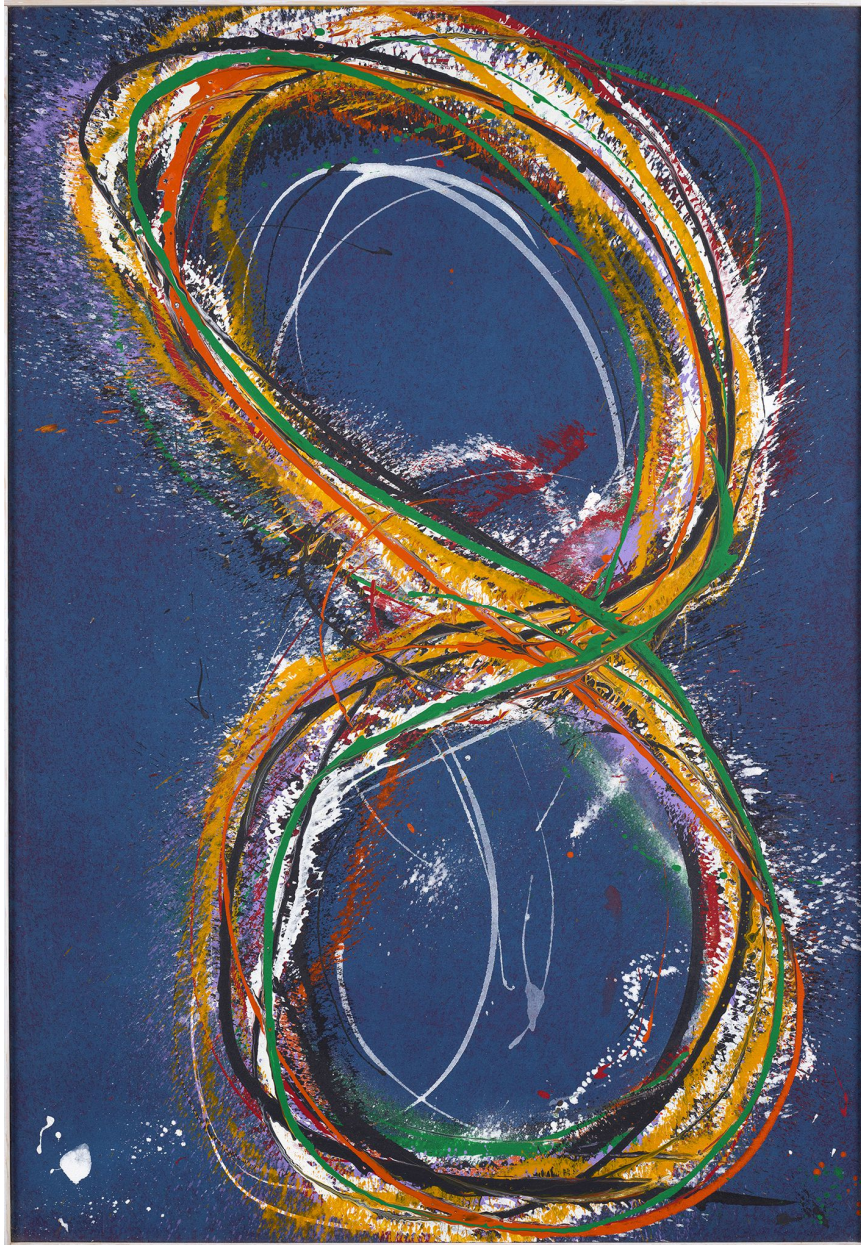

BERRY ■ CAMPBELL

Dan Christensen, *Crazy Eight*, 2006
Acrylic on canvas, 58 x 40 in. (147.3 x 101.6 cm)
CHR-00307