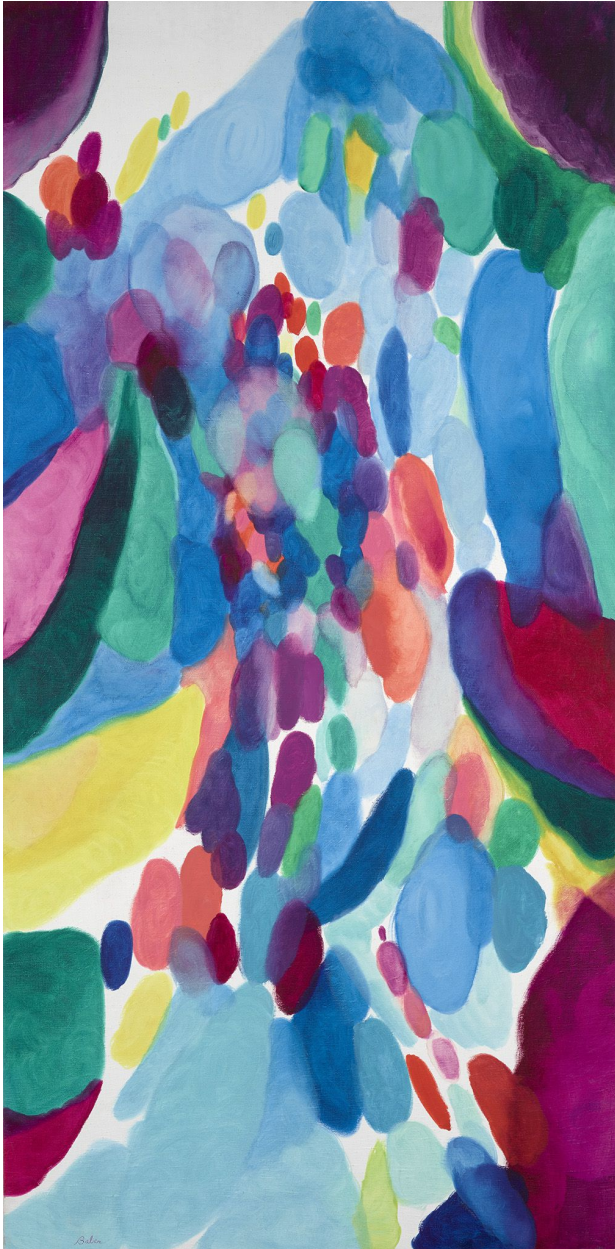

BERRY ■ CAMPBELL

Alice Baber, *Blue Flotilla*, 1966
Oil on linen, 76 5/8 x 37 5/8 in. (194.6 x 95.6
cm)
BAB-00019