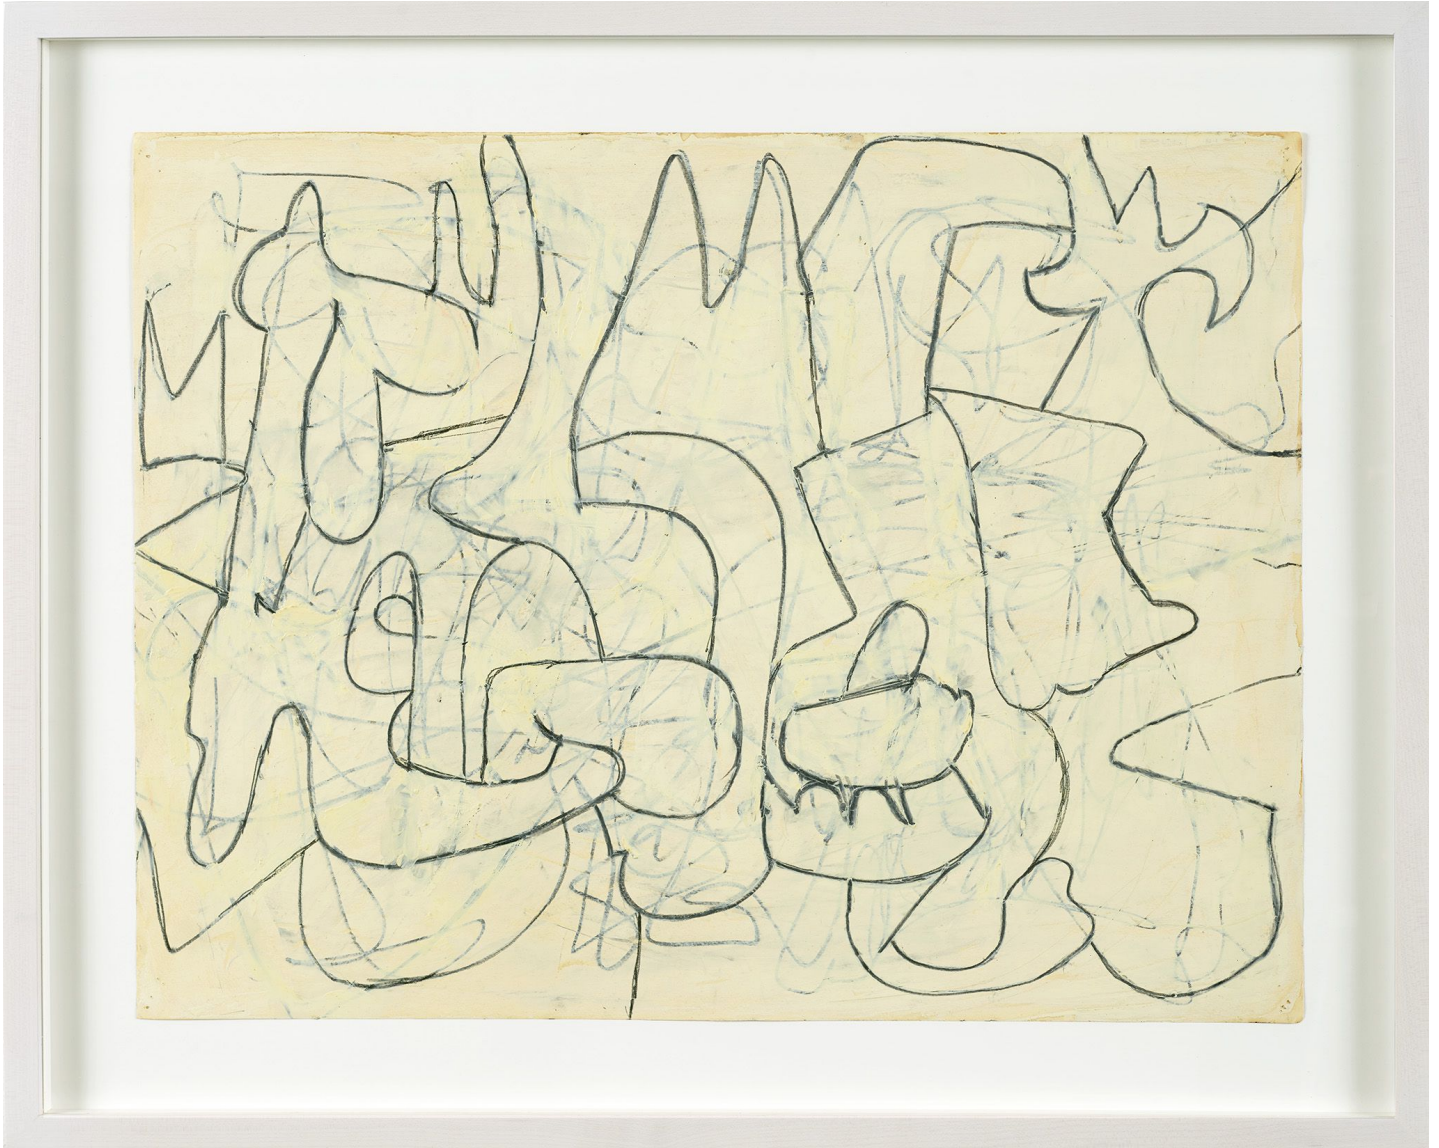

BERRY ■ CAMPBELL

Charlotte Park, *Untitled*, c. 1958
Gouache and oil crayon on paper, 18 x 24 in. (45.7 x 61 cm)
PAR-00460