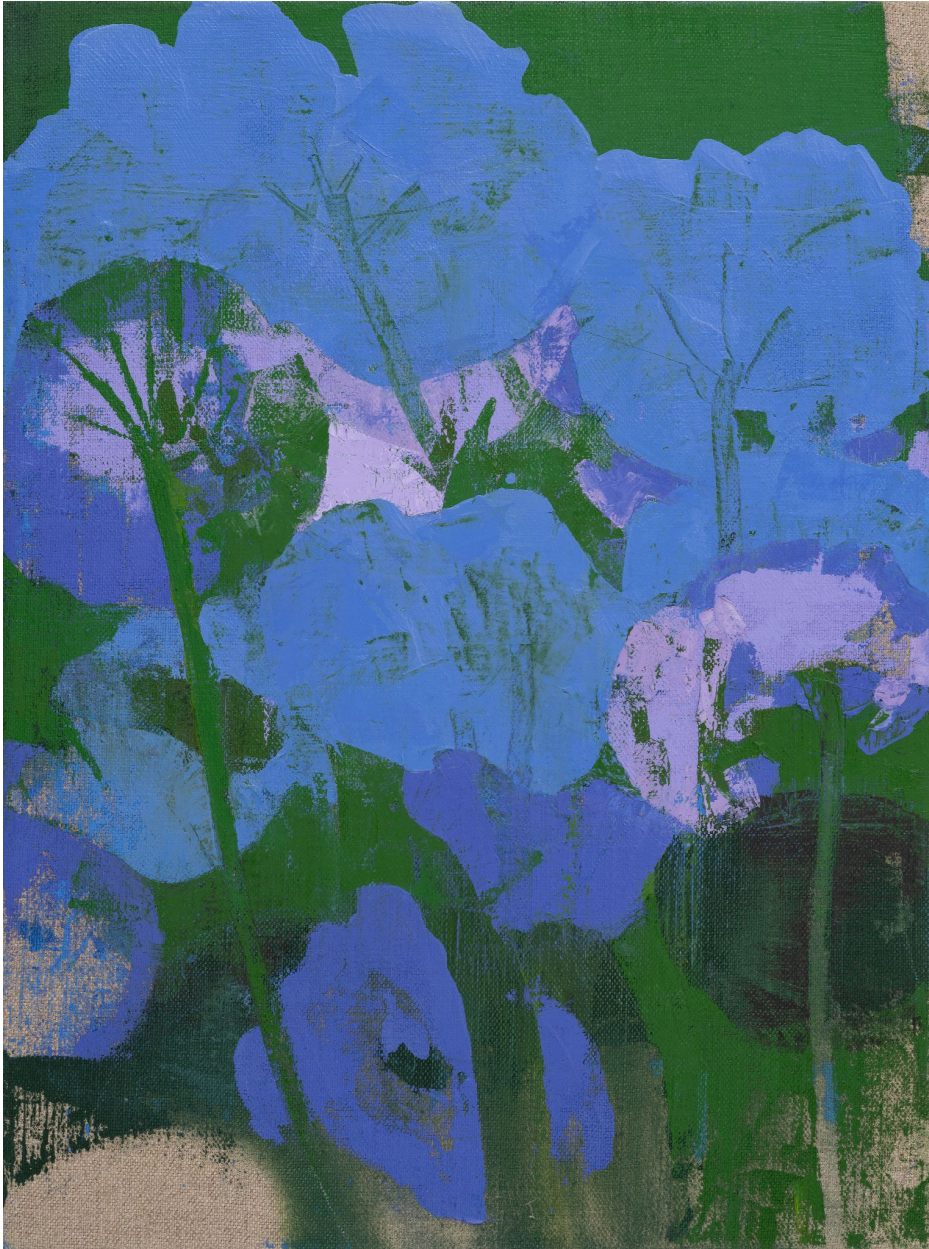

BERRY ■ CAMPBELL

Eric Dever, *Agapanthus, Lily of the Nile*, 2019
Oil on linen, 24 x 18 in. (61 x 45.7 cm)
DEV-00196