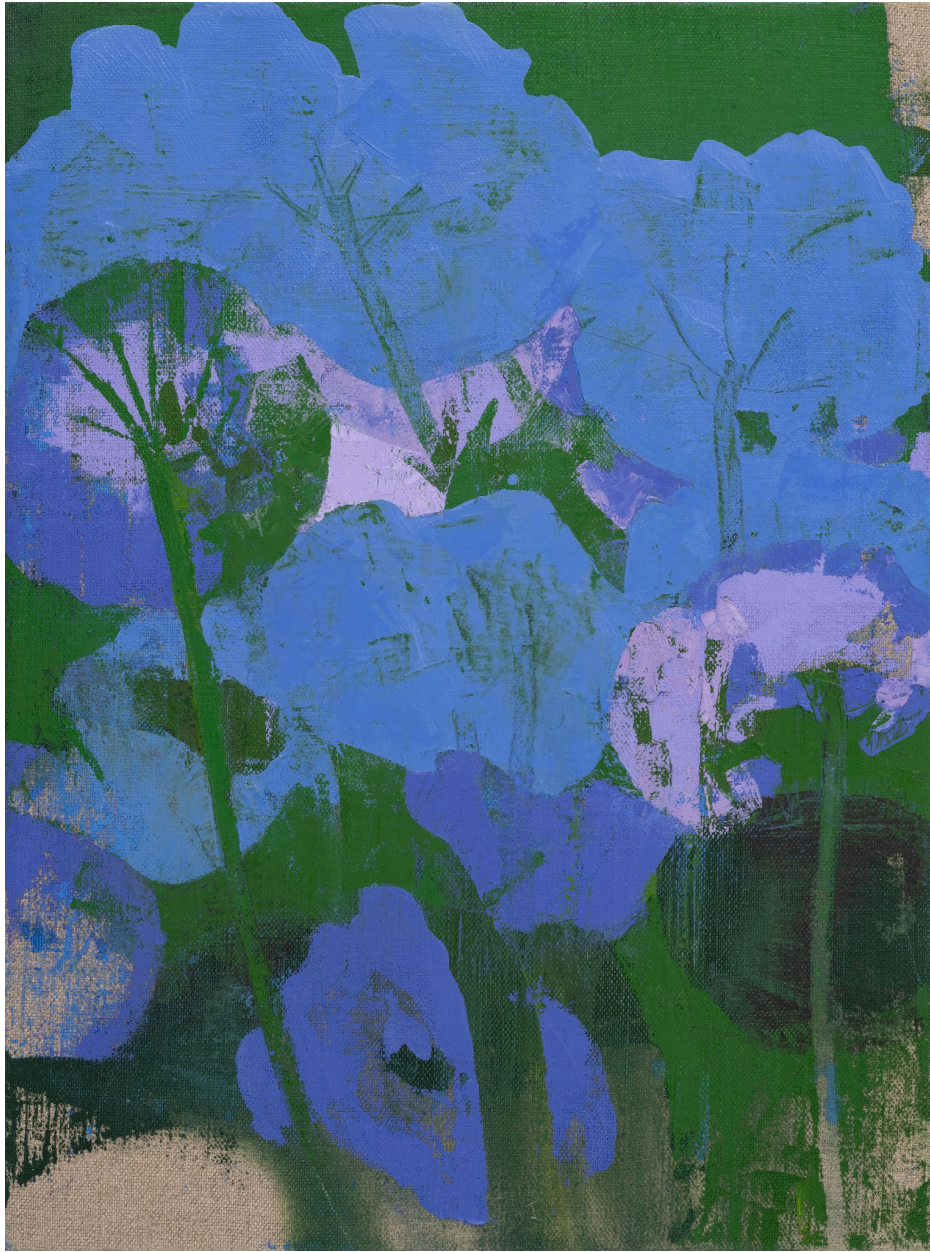

# BERRY ■ CAMPBELL

Eric Dever, *Agapanthus, Lily of the Nile* | SOLD, 2019  
Oil on linen, 24 x 18 in. (61 x 45.7 cm)  
DEV-00196