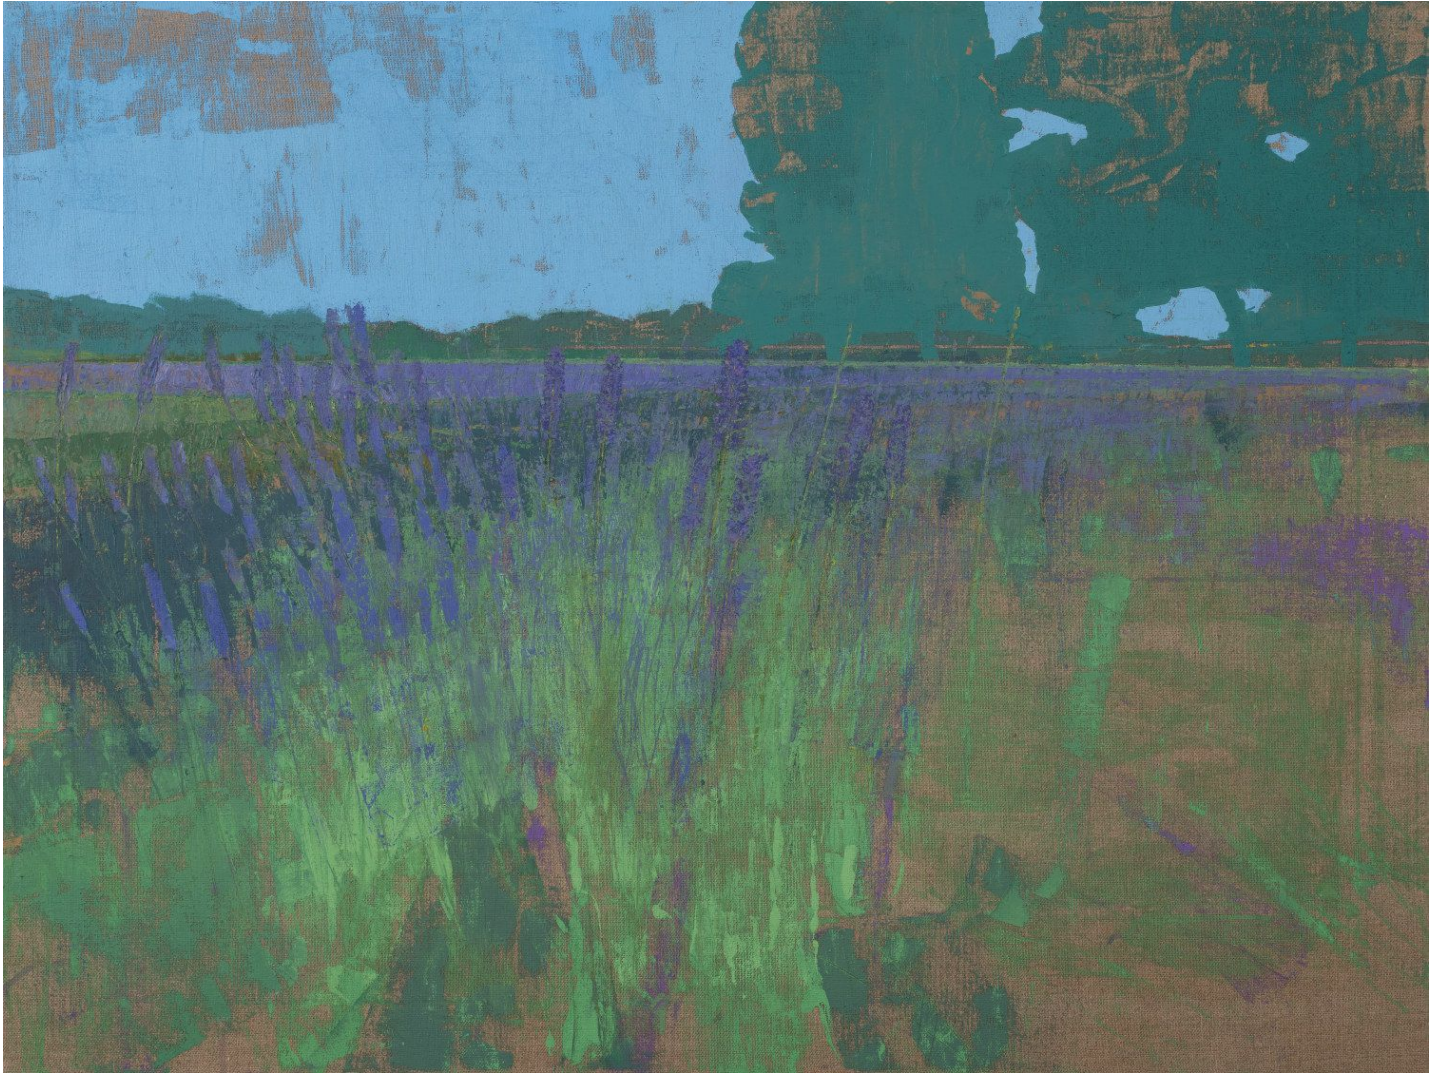

# BERRY ■ CAMPBELL

Eric Dever, *Lavender Memory*, 2022  
Oil on linen, 36 x 48 in. (91.4 x 121.9 cm)  
DEV-00208