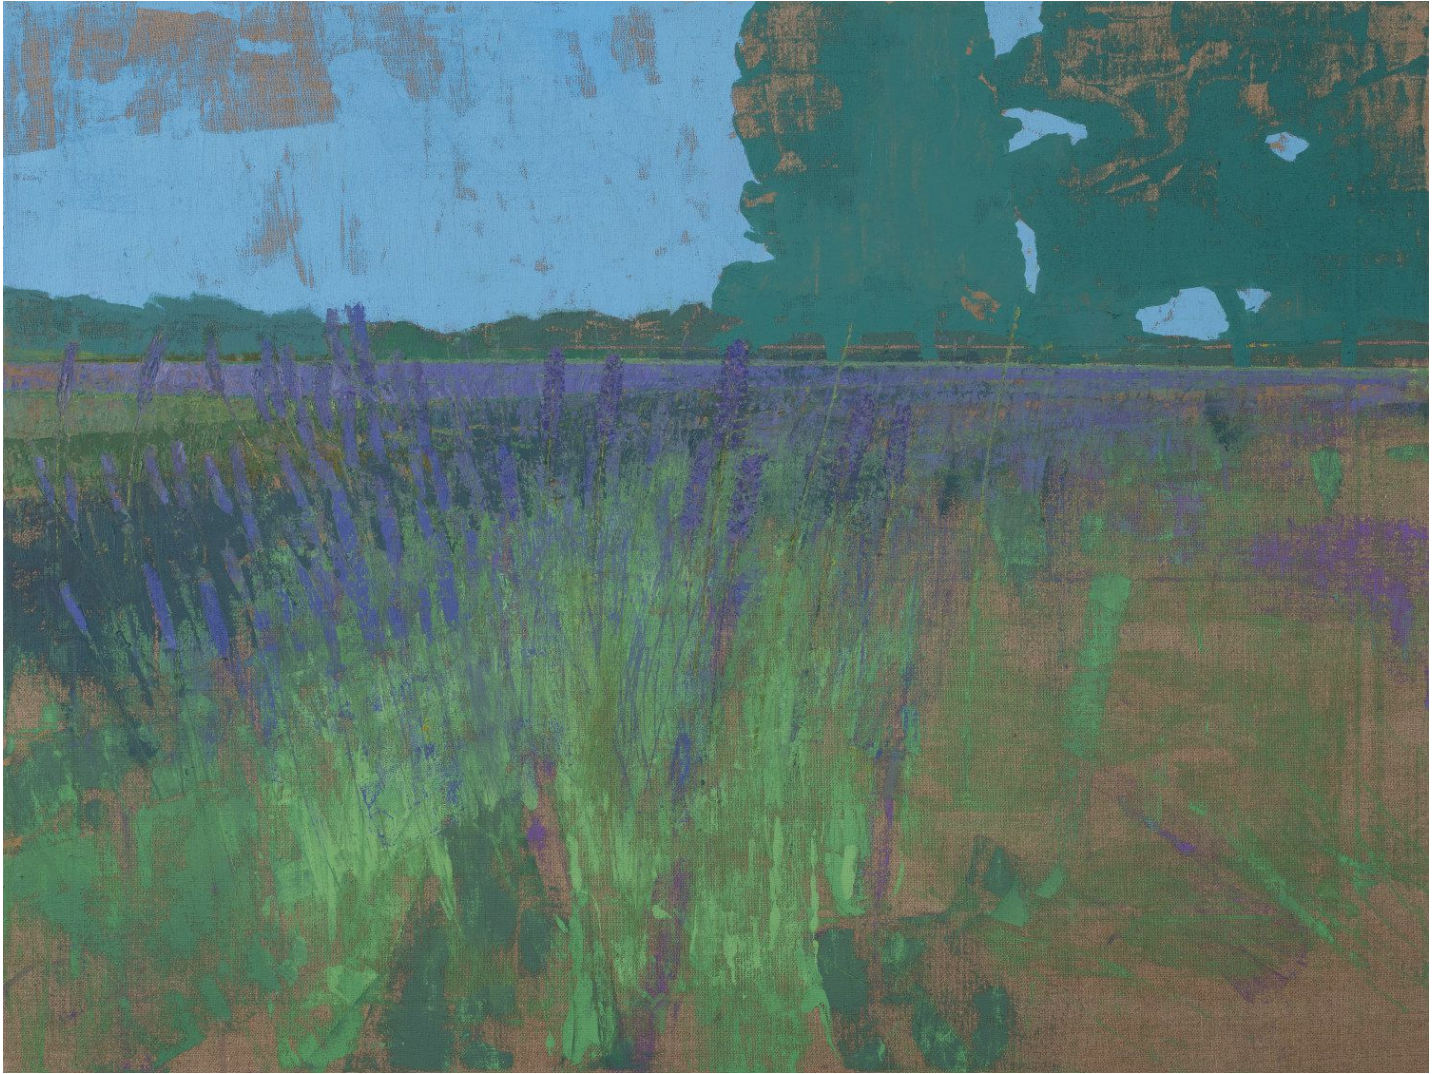

BERRY CAMPBELL

Eric Dever, *Lavender Memory* | SOLD, 2022
Oil on linen, 36 x 48 in. (91.4 x 121.9 cm)
DEV-00208