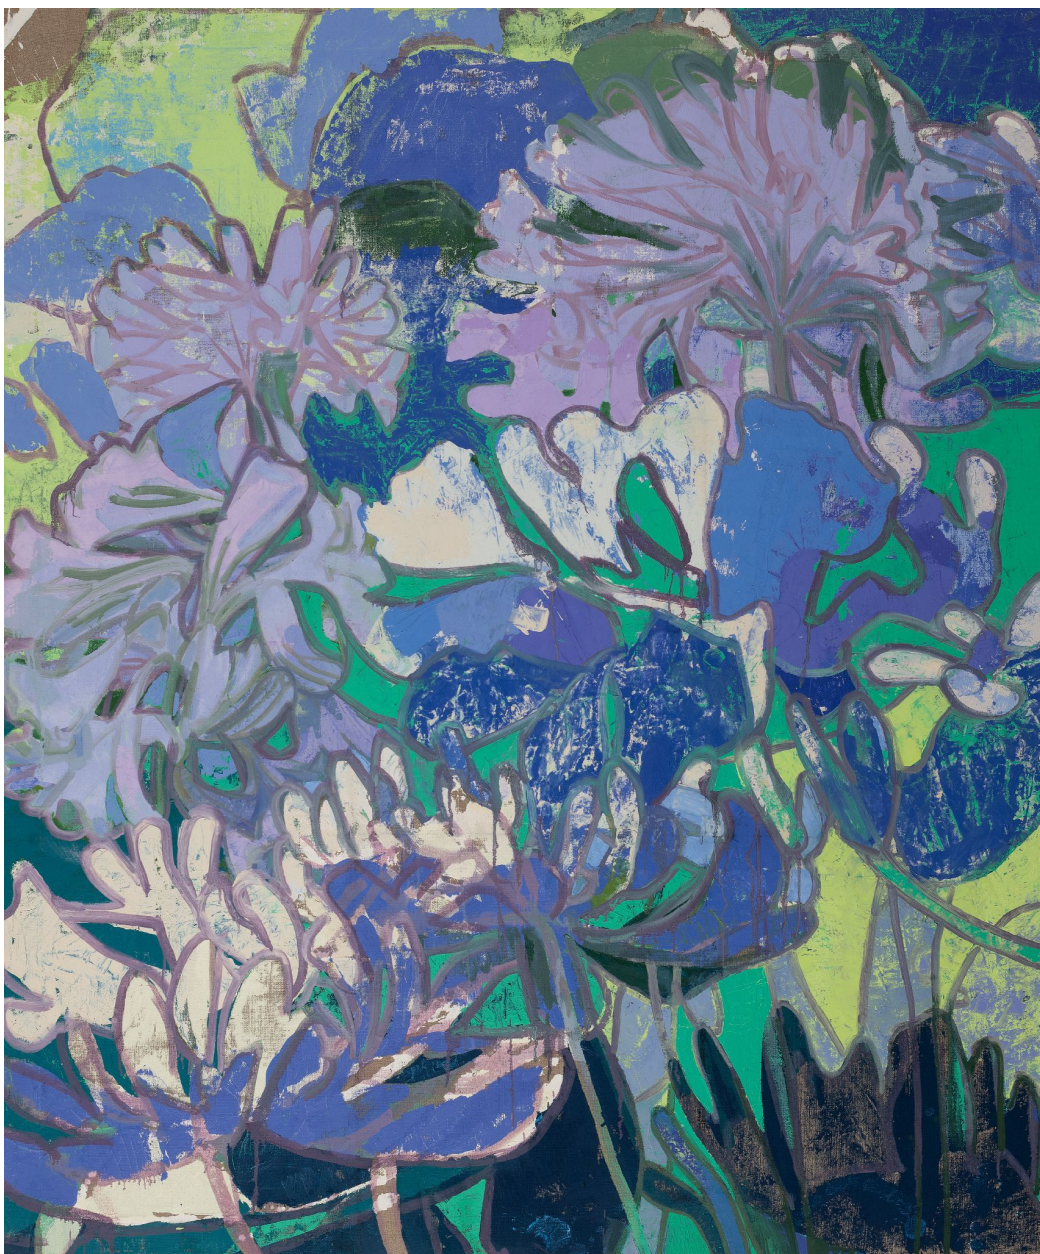

# BERRY CAMPBELL

Eric Dever, *Agapanthus* | SOLD, 2022  
Oil on linen, 72 x 60 in. (182.9 x 152.4 cm)  
DEV-00195