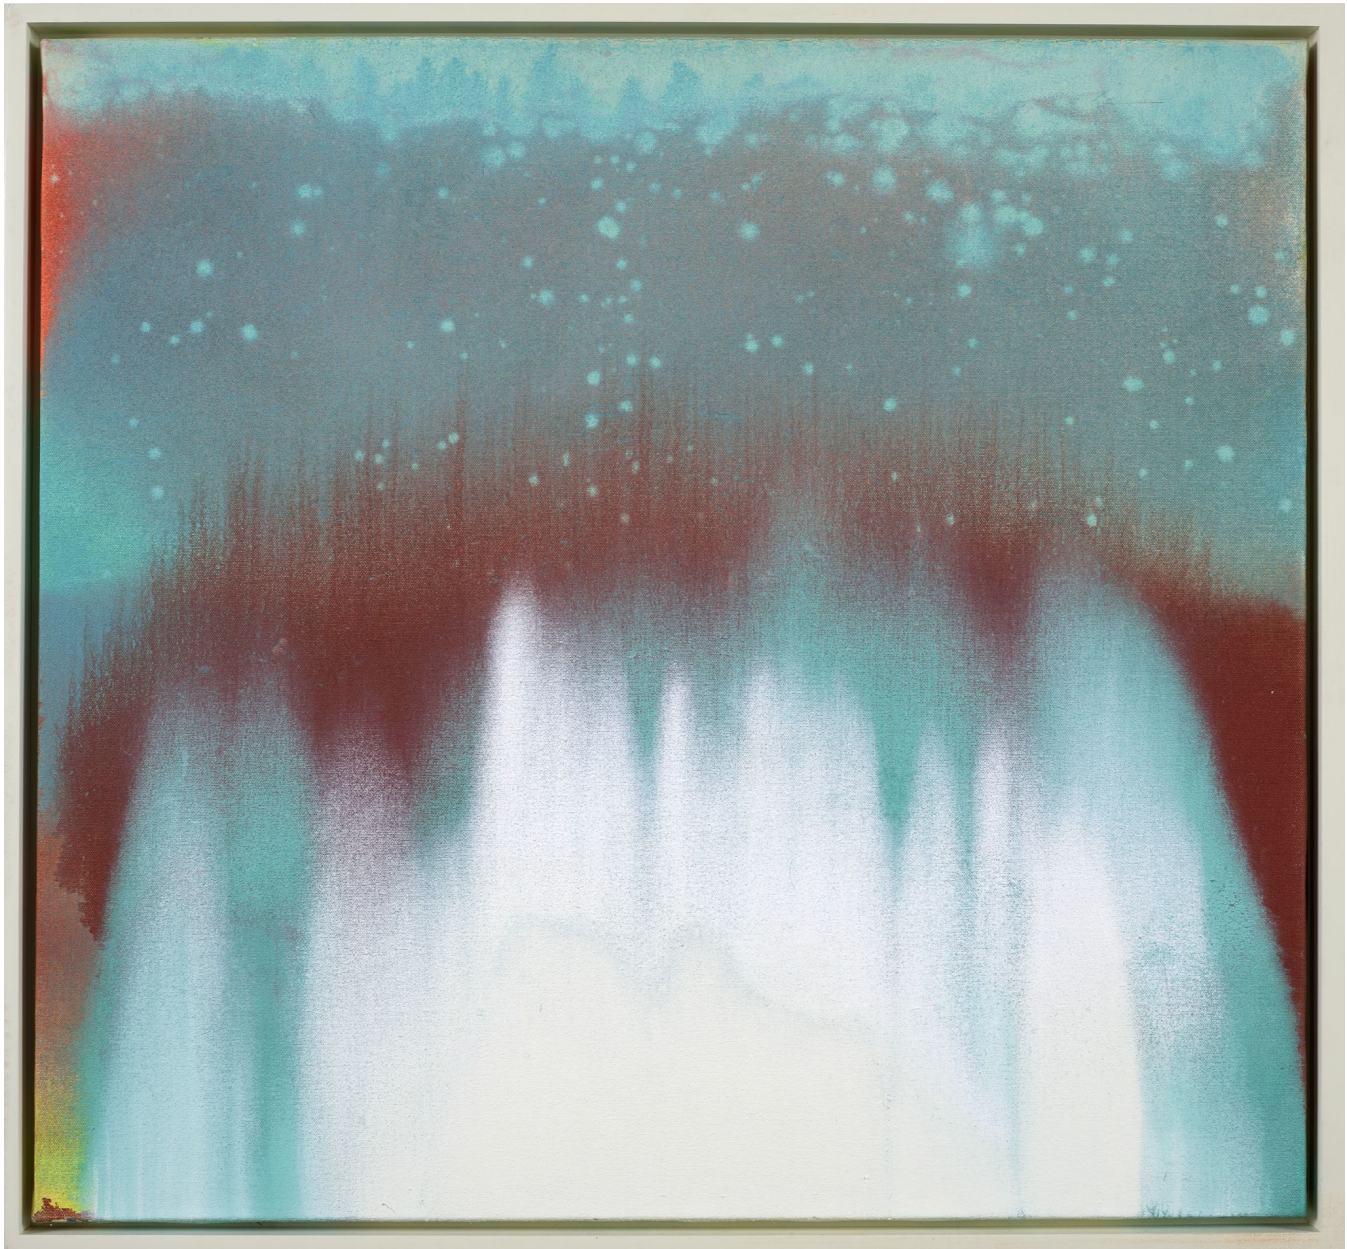

BERRY ■ CAMPBELL

Elizabeth Osborne, *White Water*, 2017
Oil on canvas, 26 x 28 in. (66 x 71.1 cm)
OSB-00037