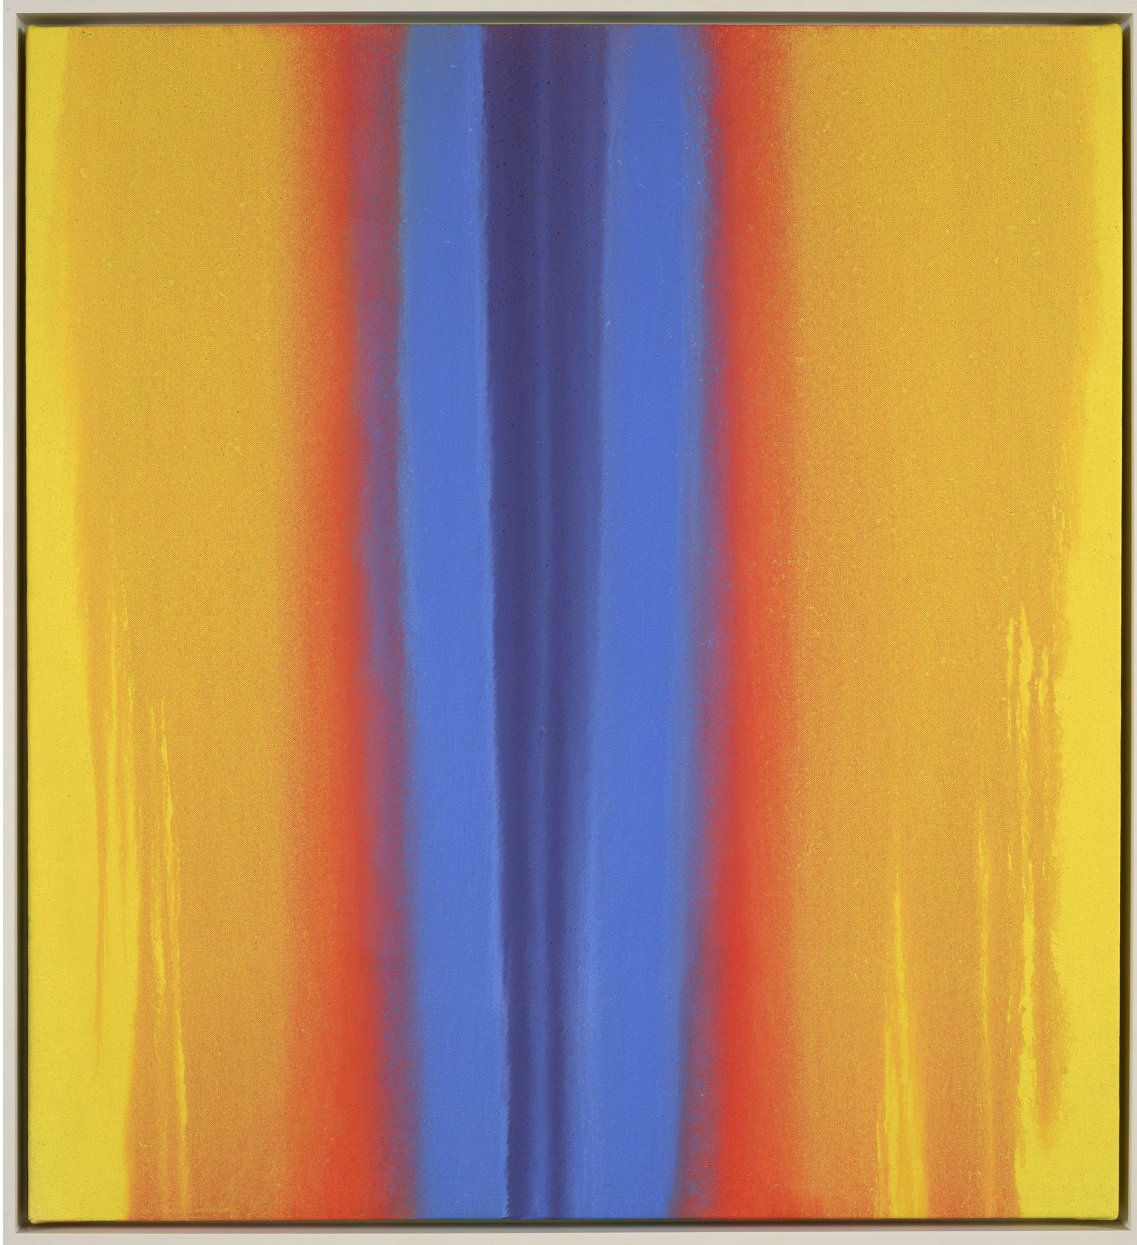

# BERRY ■ CAMPBELL

Elizabeth Osborne, *Crevice*, 2010  
Oil on canvas, 34 x 31 in. (86.4 x 78.7 cm)  
OSB-00026