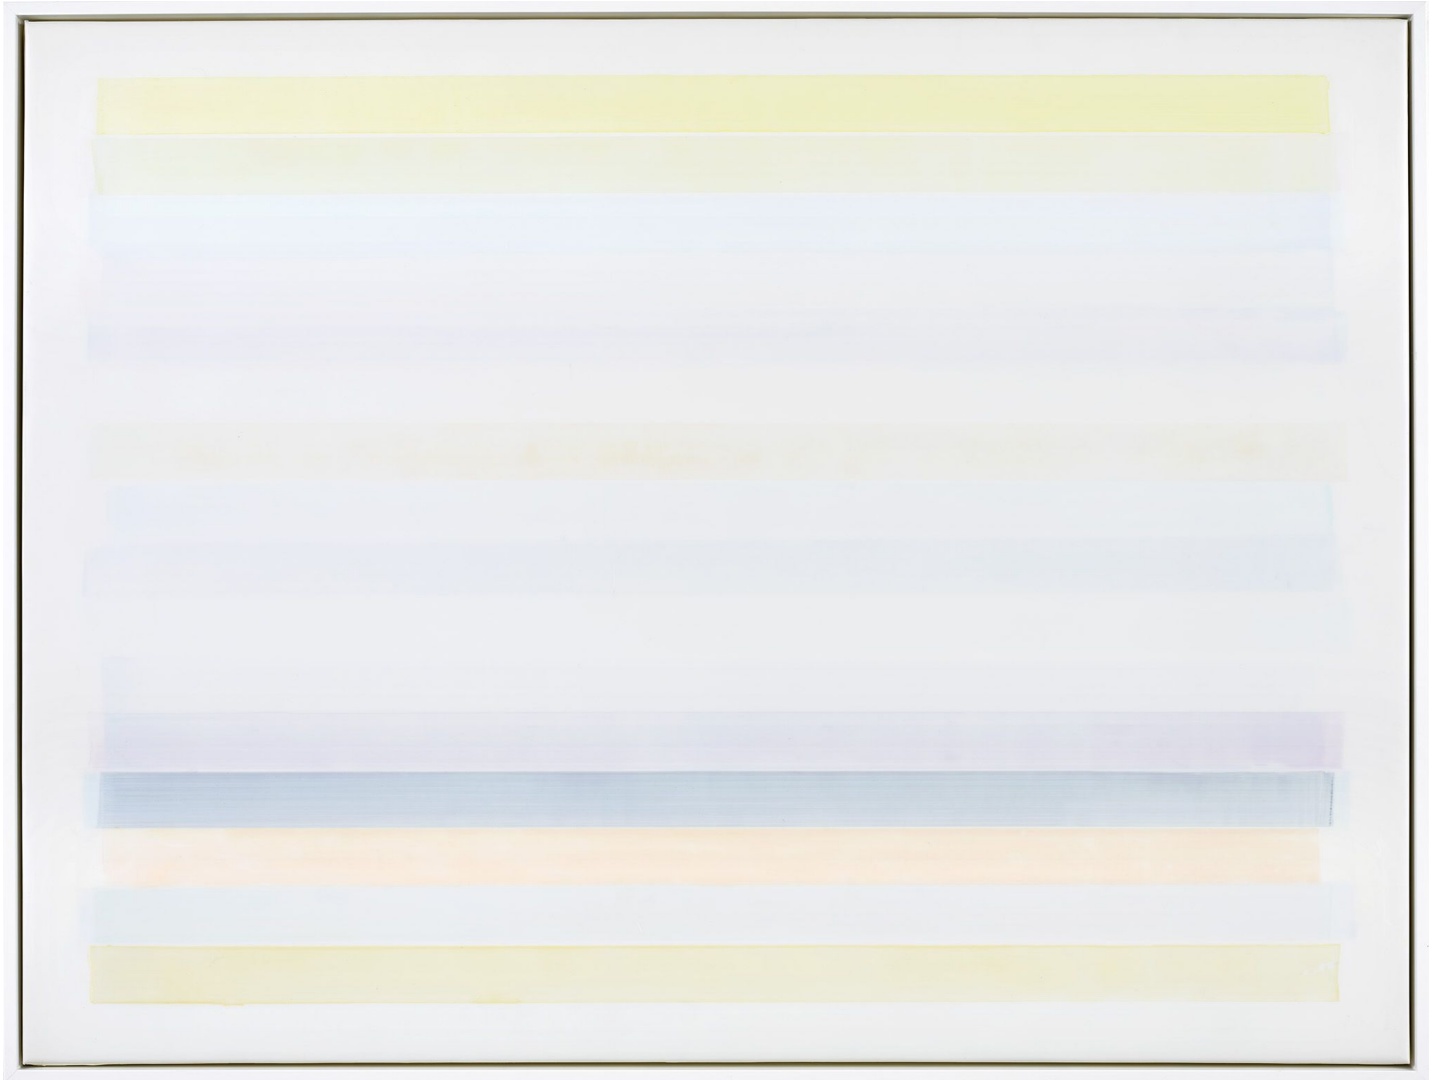

# BERRY ■ CAMPBELL

Mike Solomon, *Native Shore #8*, 2020

Acrylic on polyester films on panel, 36 x 48 in. (91.4 x 121.9 cm)

MSOL-00099