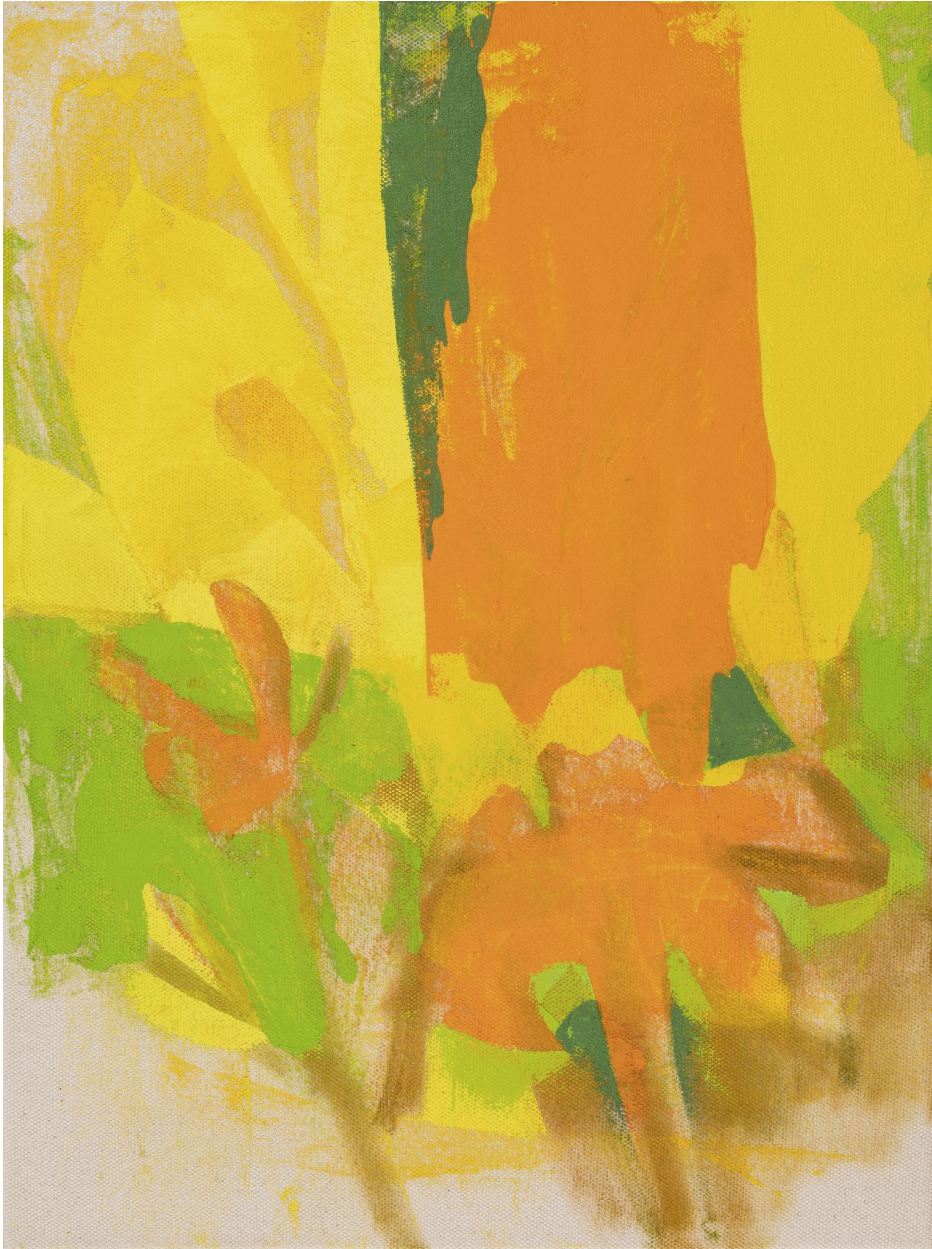

BERRY ■ CAMPBELL

Eric Dever, *July 11th, Soleil*, 2018
Oil on canvas, 24 x 18 in. (61 x 45.7 cm)
DEV-00109