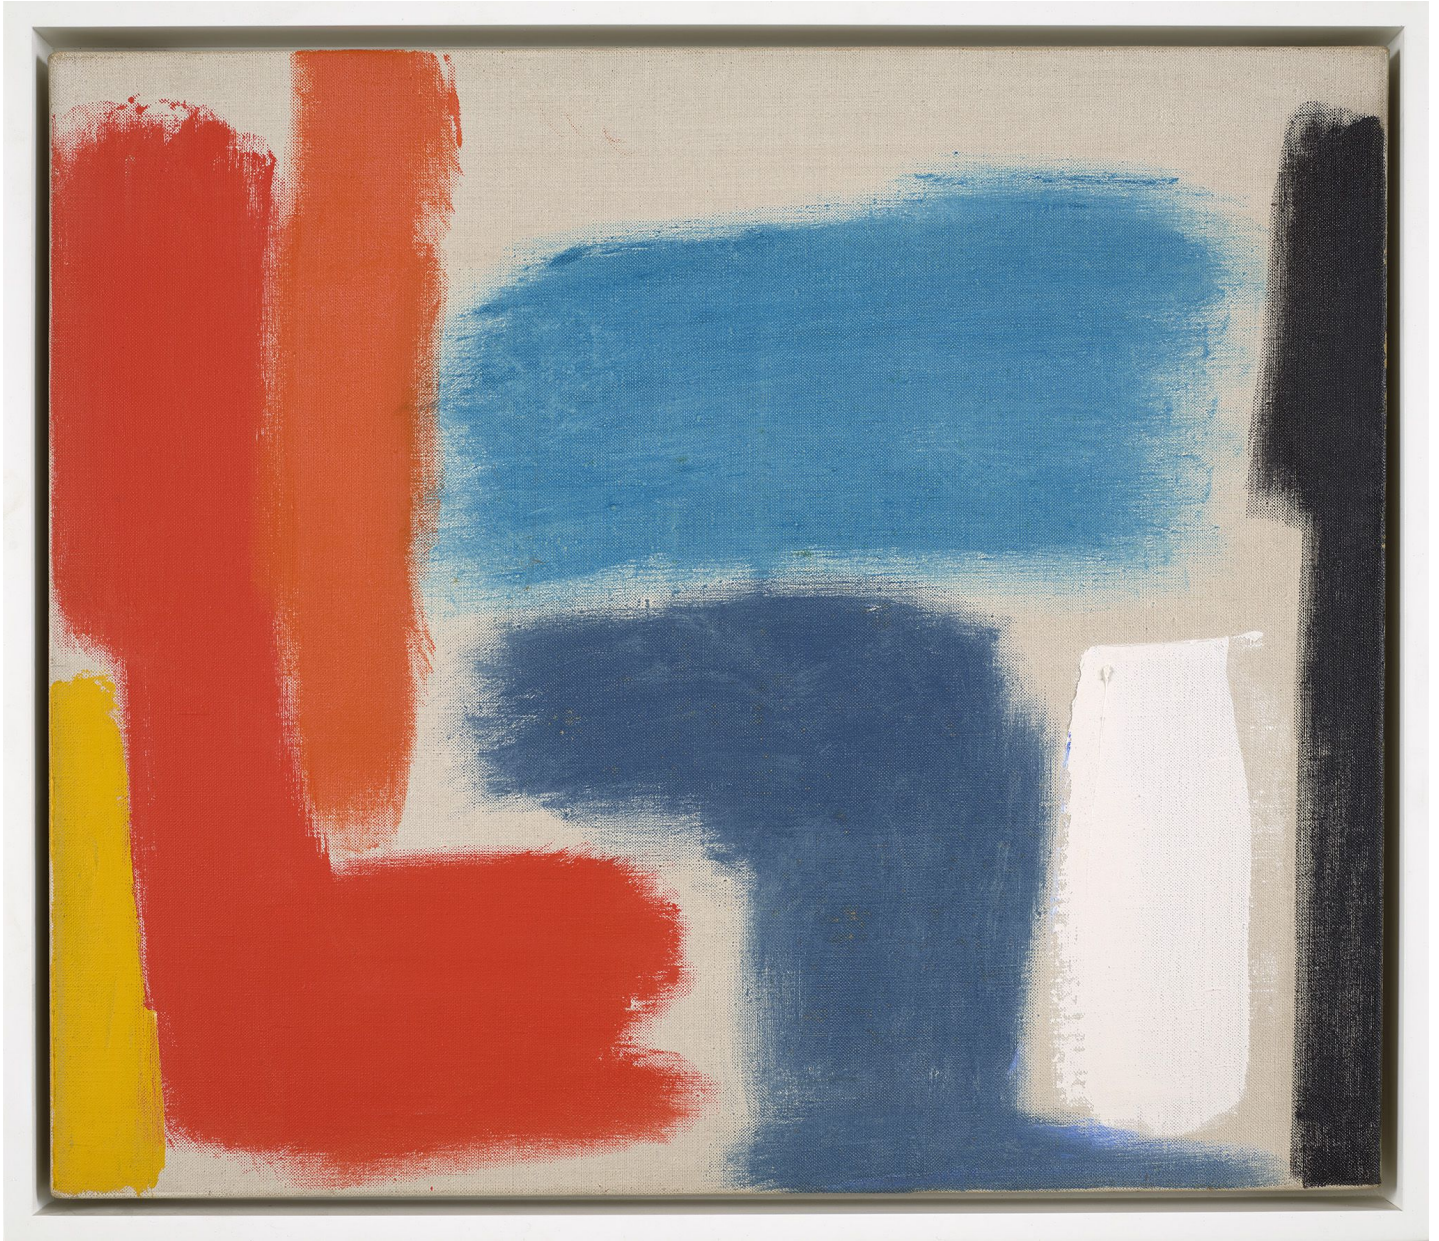

# BERRY ■ CAMPBELL

Edward Zutrau, *Untitled*, 1962  
Oil on linen, 17 7/8 x 21 in. (45.4 x 53.3 cm)  
ZUT-00070