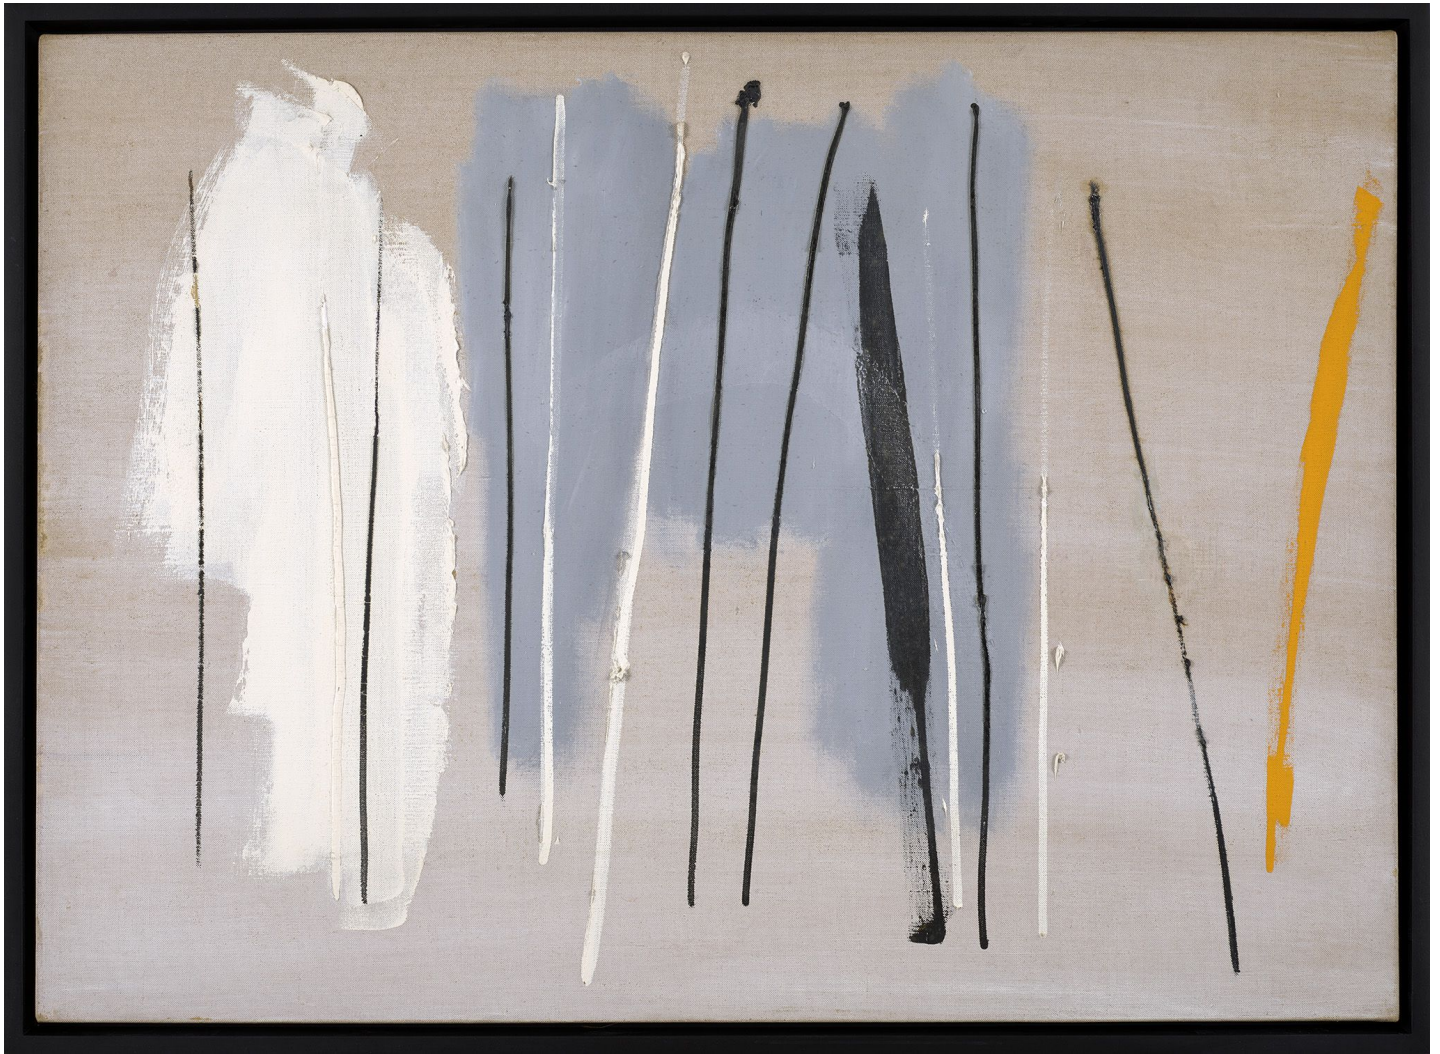

# BERRY ■ CAMPBELL

Edward Zutrau, *Water Tree Images*, 1960  
Oil on linen, 28 5/8 x 39 1/4 in. (72.7 x 99.7 cm)  
ZUT-00056