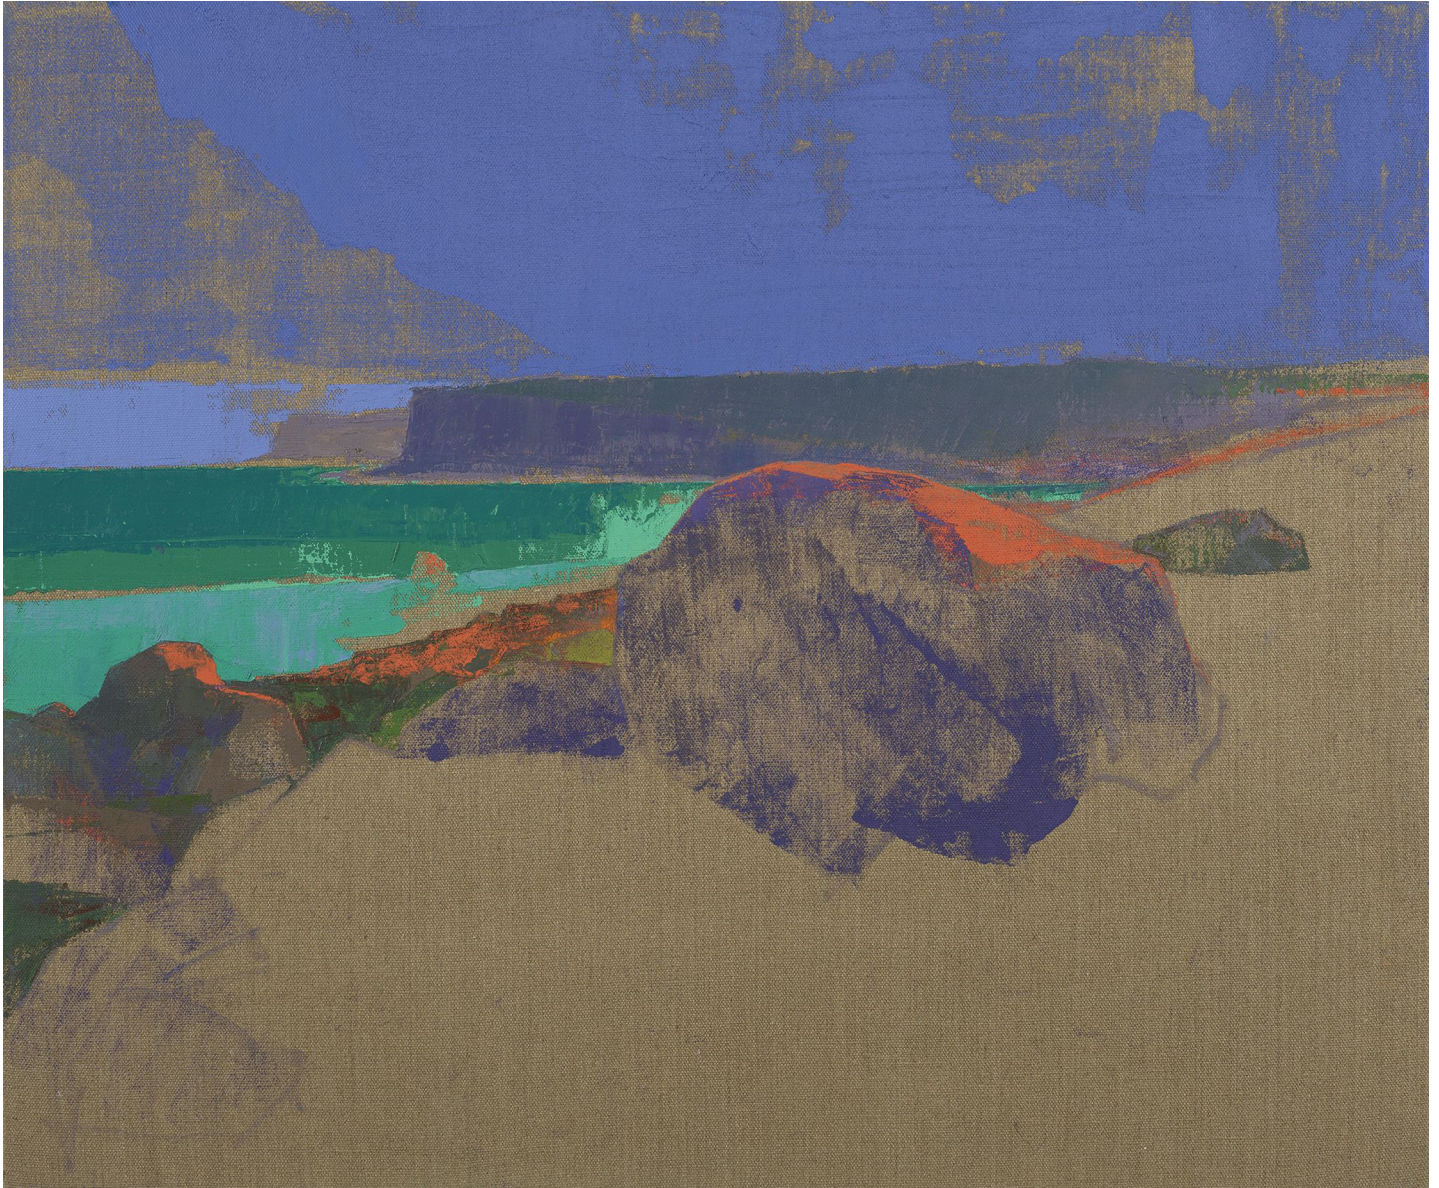

# BERRY ■ CAMPBELL

Eric Dever, *The Gloaming*, 2020  
Oil on linen, 30 x 36 in. (76.2 x 91.4 cm)  
DEV-00183