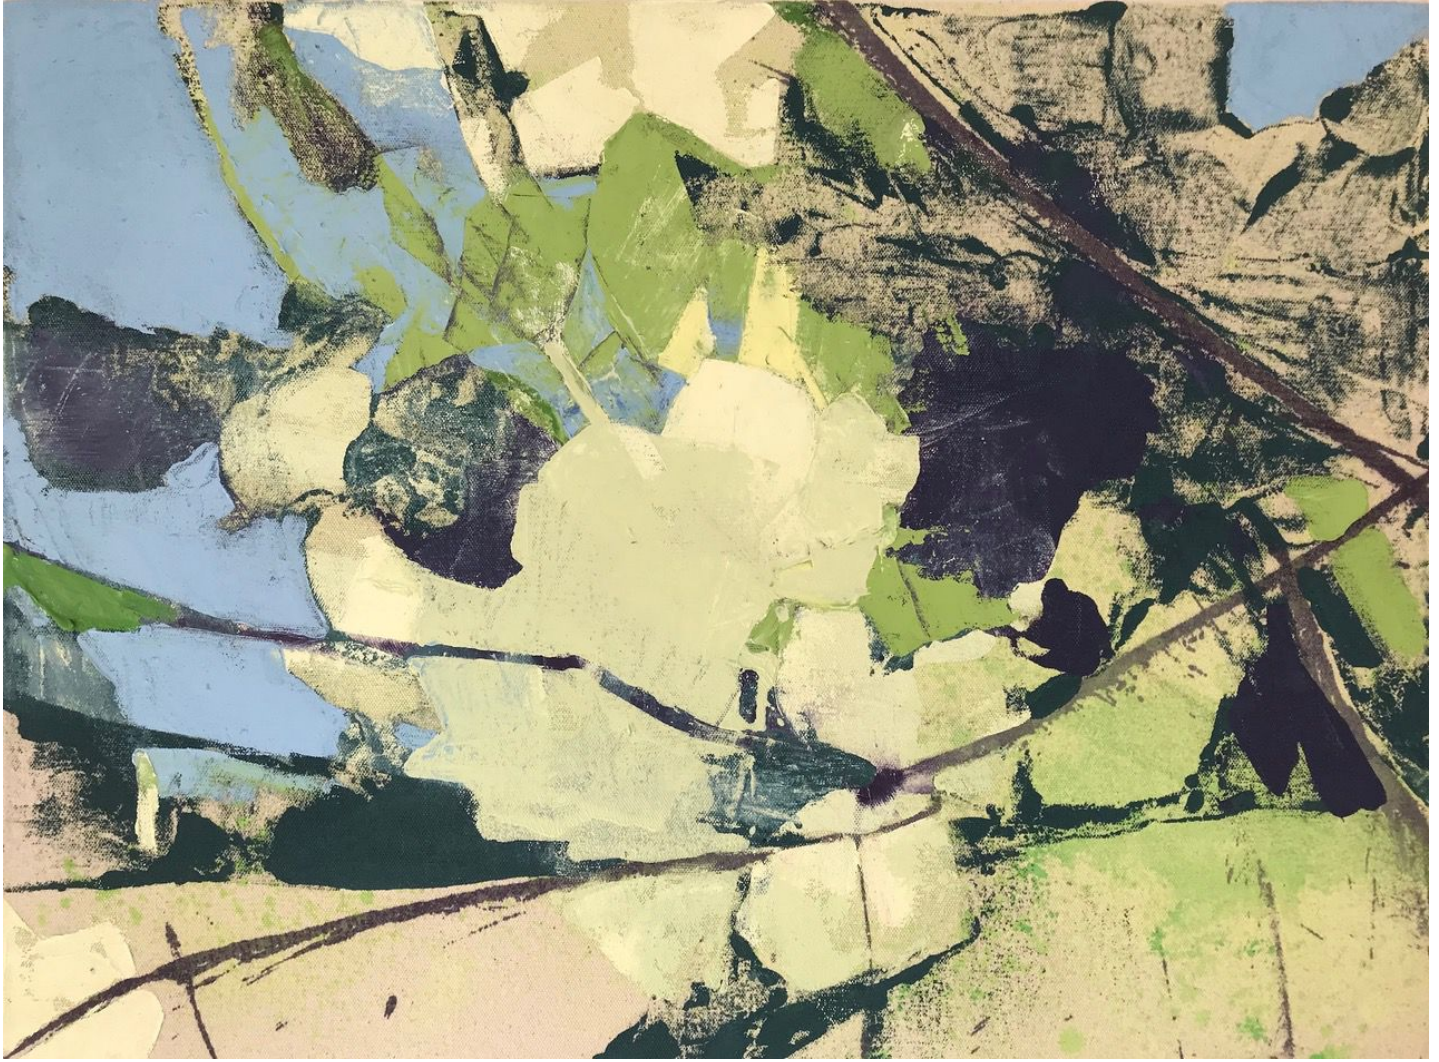

BERRY ■ CAMPBELL

Eric Dever, *March 29, 2020*
Oil on canvas, 18 x 24 in. (45.7 x 61 cm)
DEV-00149