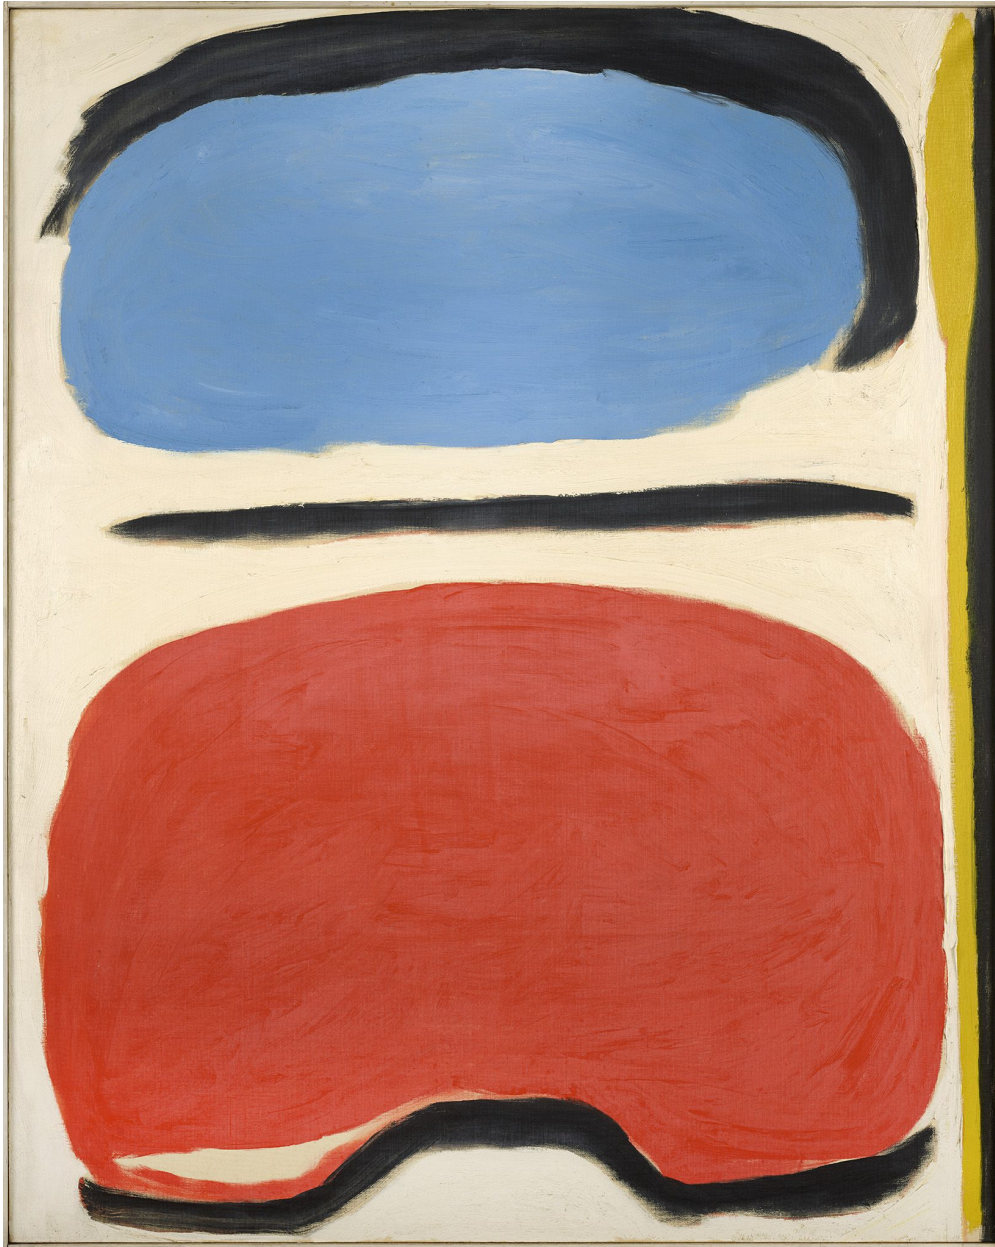

# BERRY ■ CAMPBELL

Edward Zutrau, *Tokyo*, 1958  
Oil on linen, 63 3/4 x 51 3/8 in. (161.9 x 130.5 cm)  
ZUT-00023