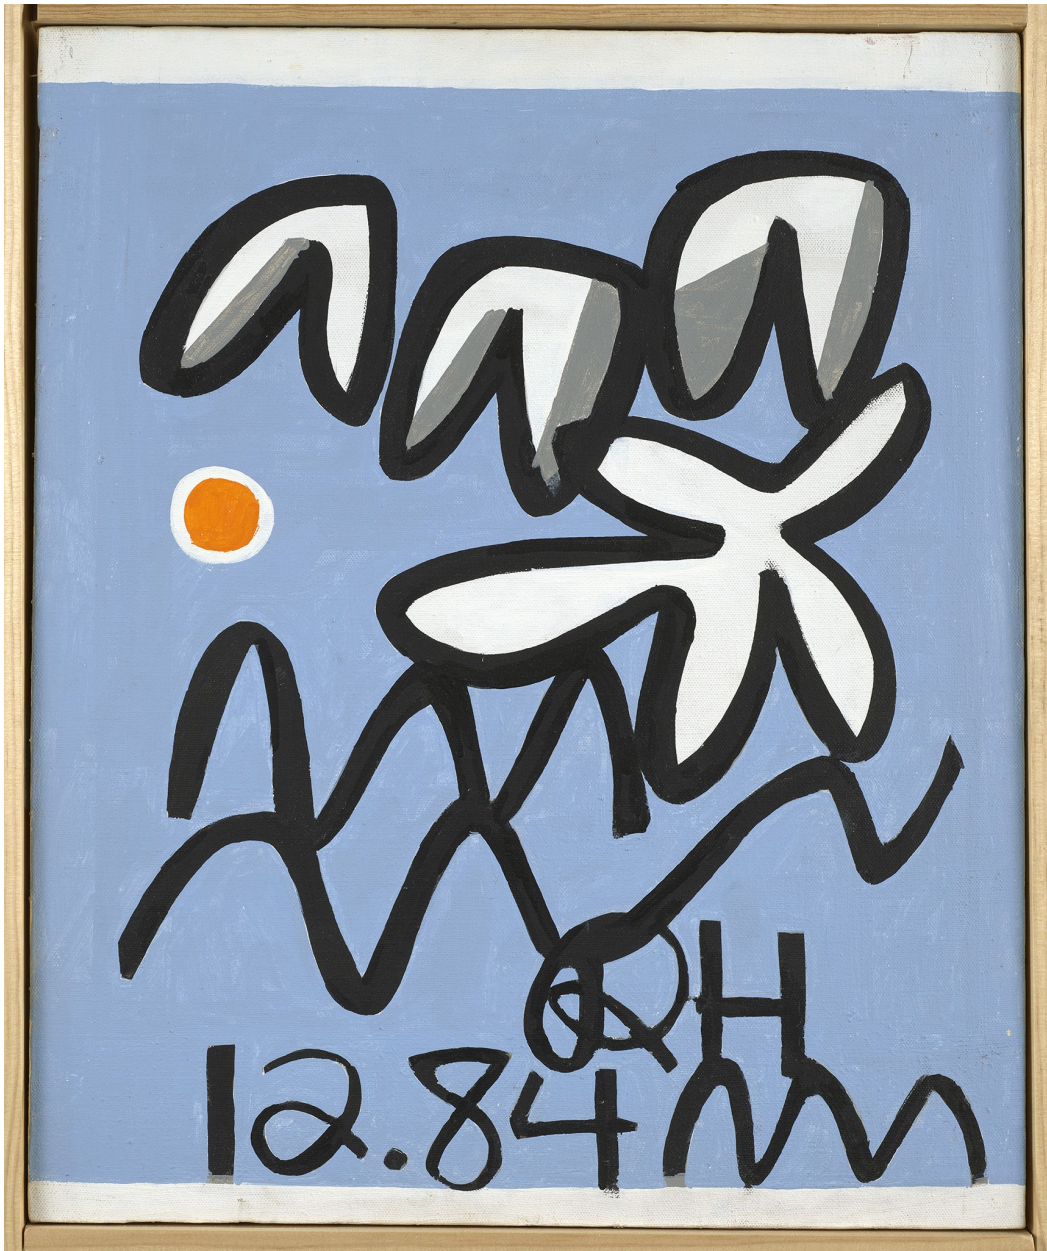

BERRY ■ CAMPBELL

Raymond Hendler, *RH 12.84*, 1984
Acrylic on canvas, 20 x 16 1/2 in. (50.8 x 41.9 cm)
HEN-00213