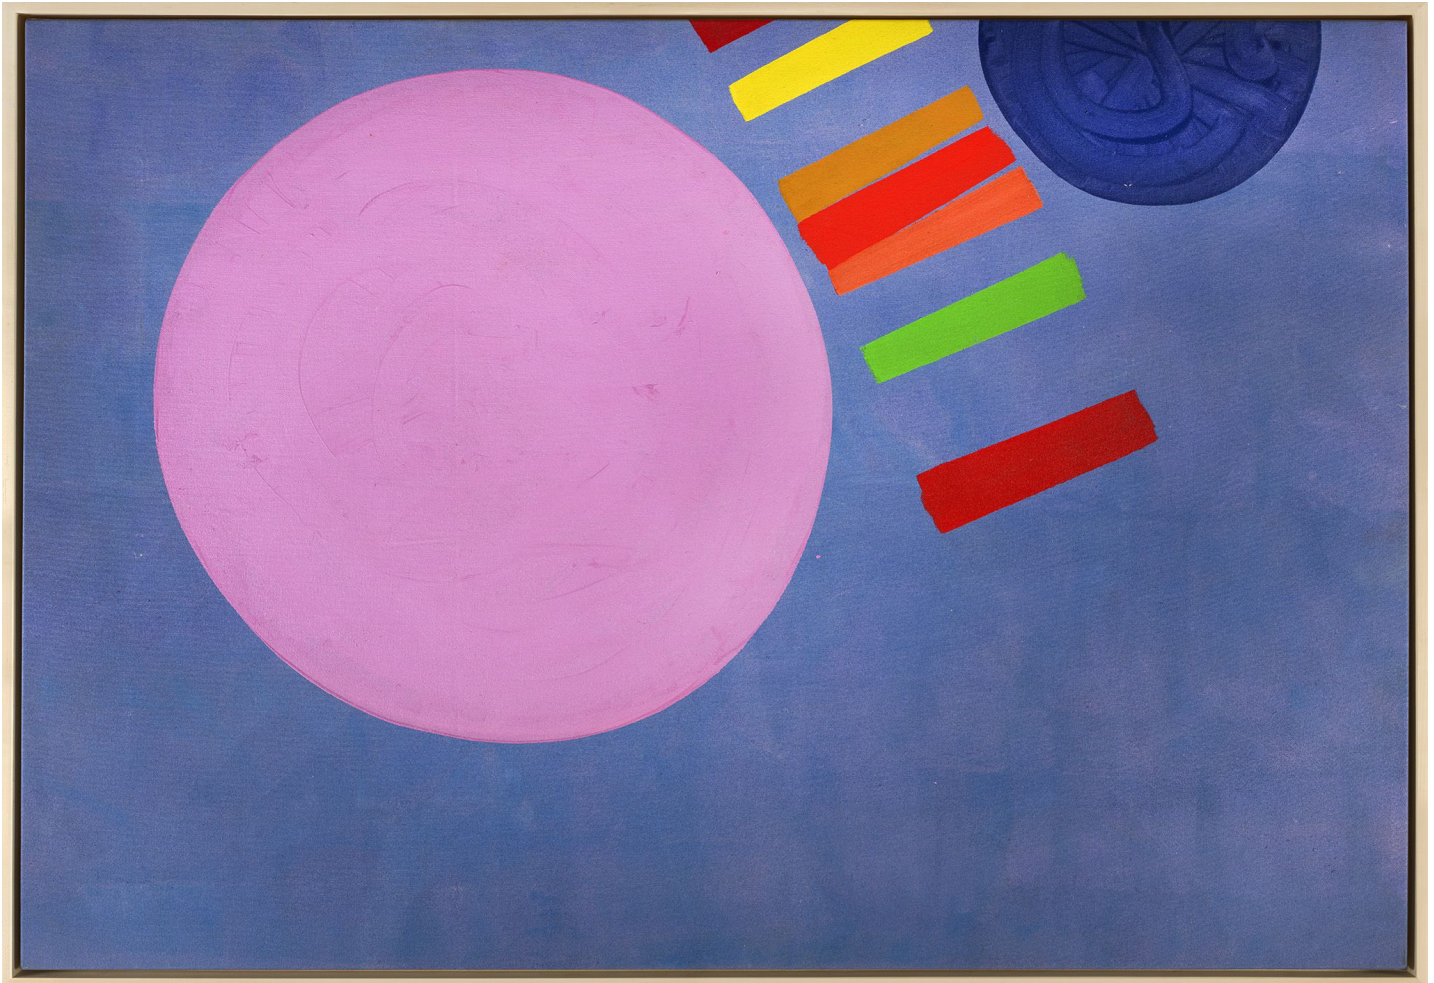

BERRY ■ CAMPBELL

William Pehudoff, *AC-72-042* | *SOLD*, 1972
Acrylic on canvas, 49 1/4 x 71 3/4 in. (125.1 x 182.2 cm)
PER-00099