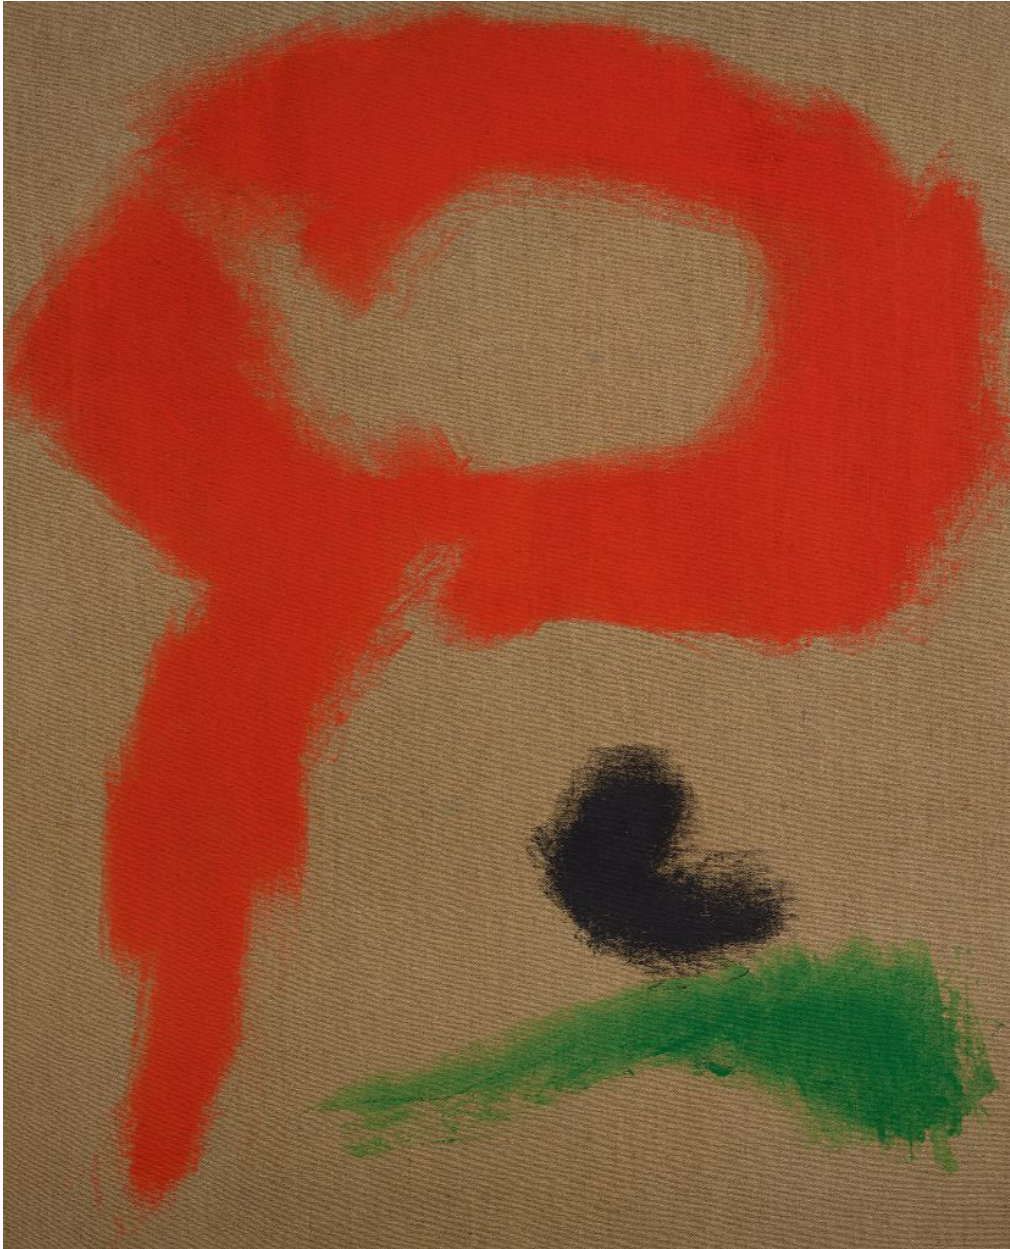

BERRY ■ CAMPBELL

Edward Zutrau, *Tokyo Image*
, 1959
Oil on linen, 25 3/4 x 21 in. (65.4 x 53.3 cm)
ZUT-00029