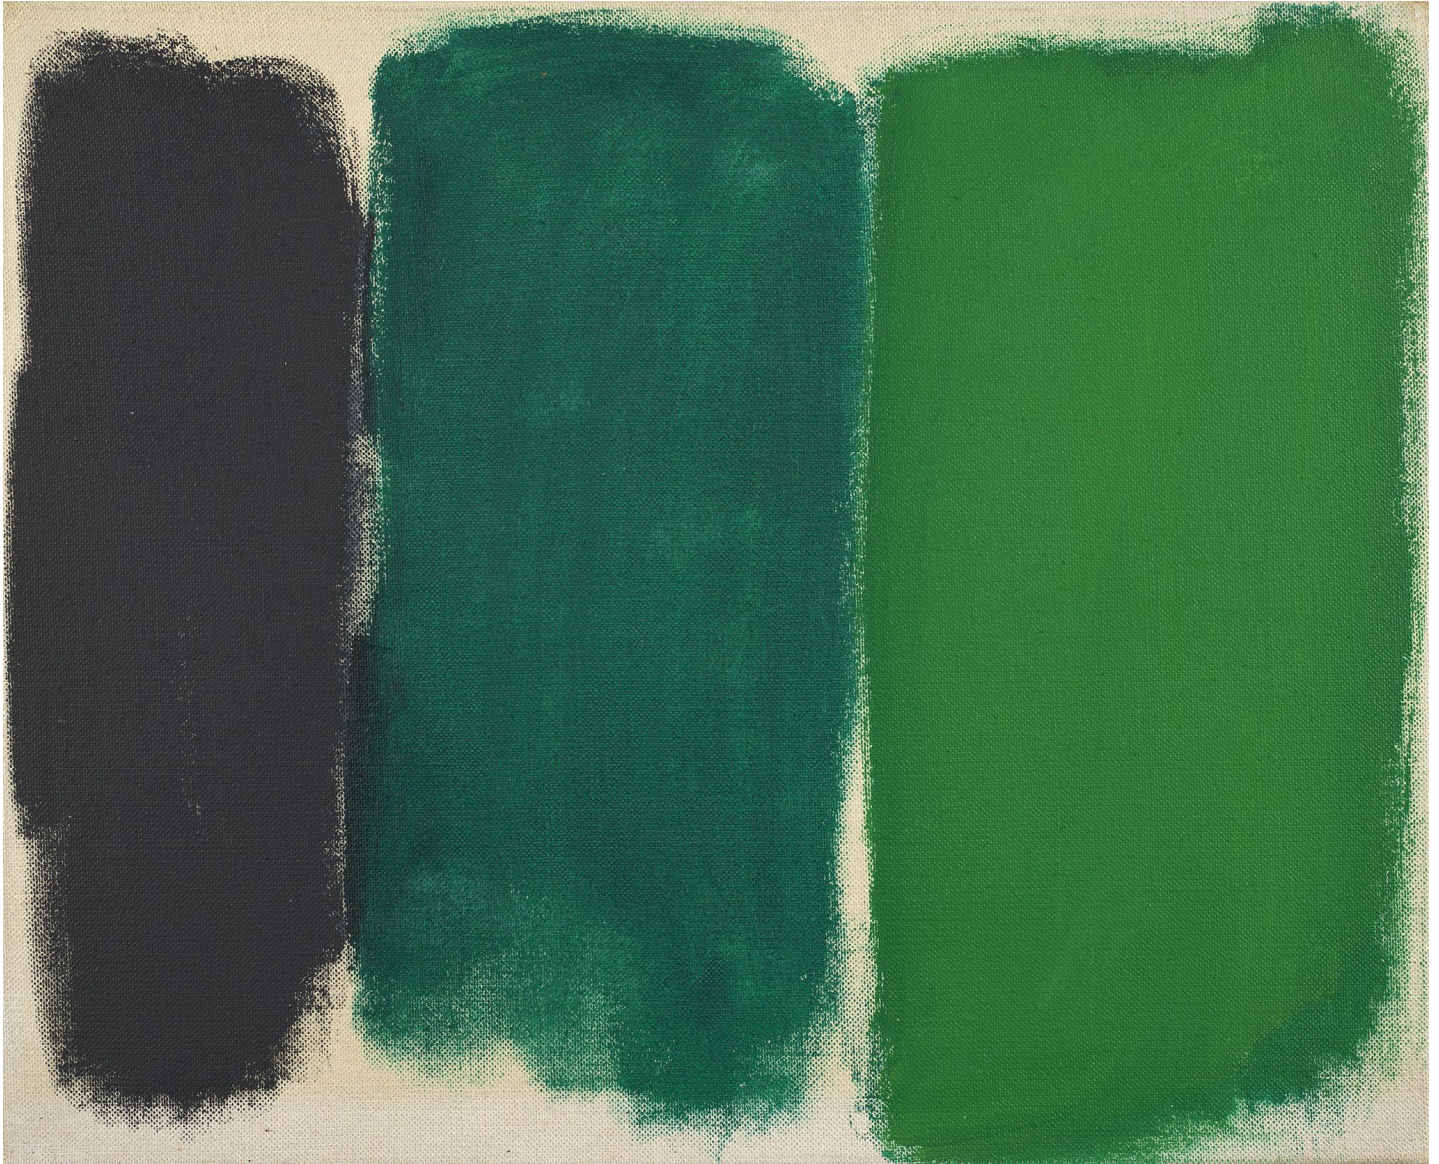

BERRY ■ CAMPBELL

Edward Zutrau, *Untitled*, 1963
Oil on linen, 21 x 25 3/4 in. (53.3 x 65.4 cm)
ZUT-00002