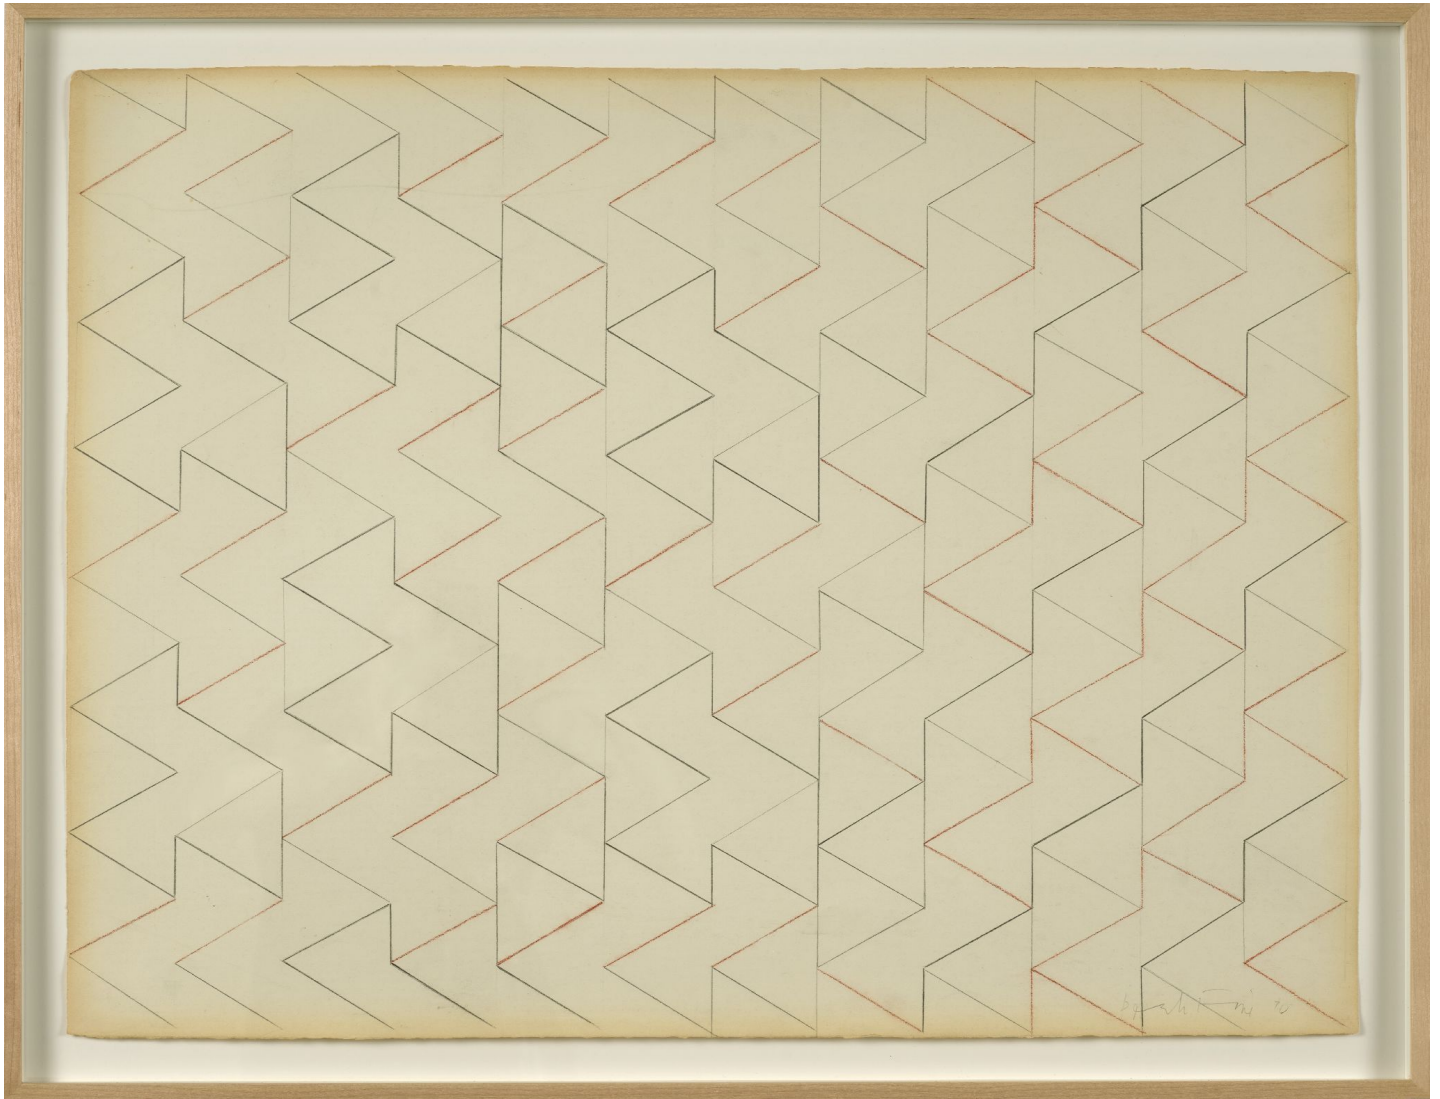

BERRY ■ CAMPBELL

Perle Fine, *Untitled (Drawing #1)*, 1970

Graphite and colored conte on Arches paper, 22 1/2 x 30 in. (57.1 x 76.2 cm)

FIN-00089