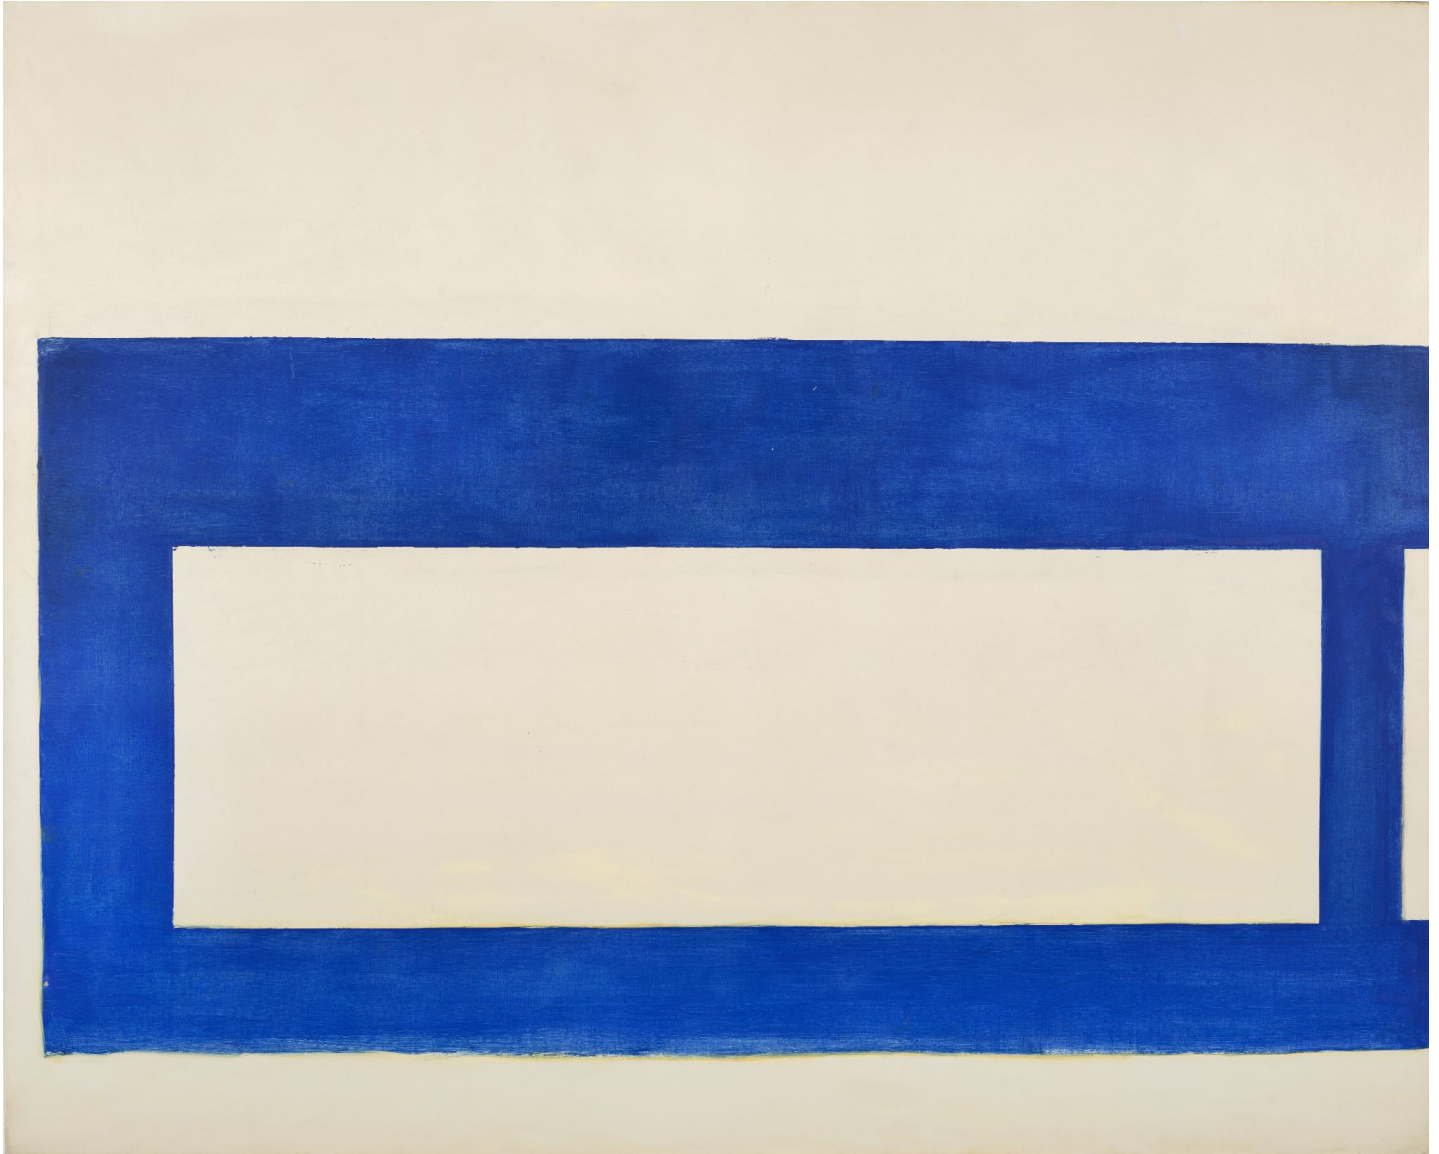

# BERRY ■ CAMPBELL

Perle Fine, *Cool Series #34, Ensign*, c. 1961-63  
Oil on canvas, 68 x 84 in. (172.7 x 213.4 cm)  
FIN-00040