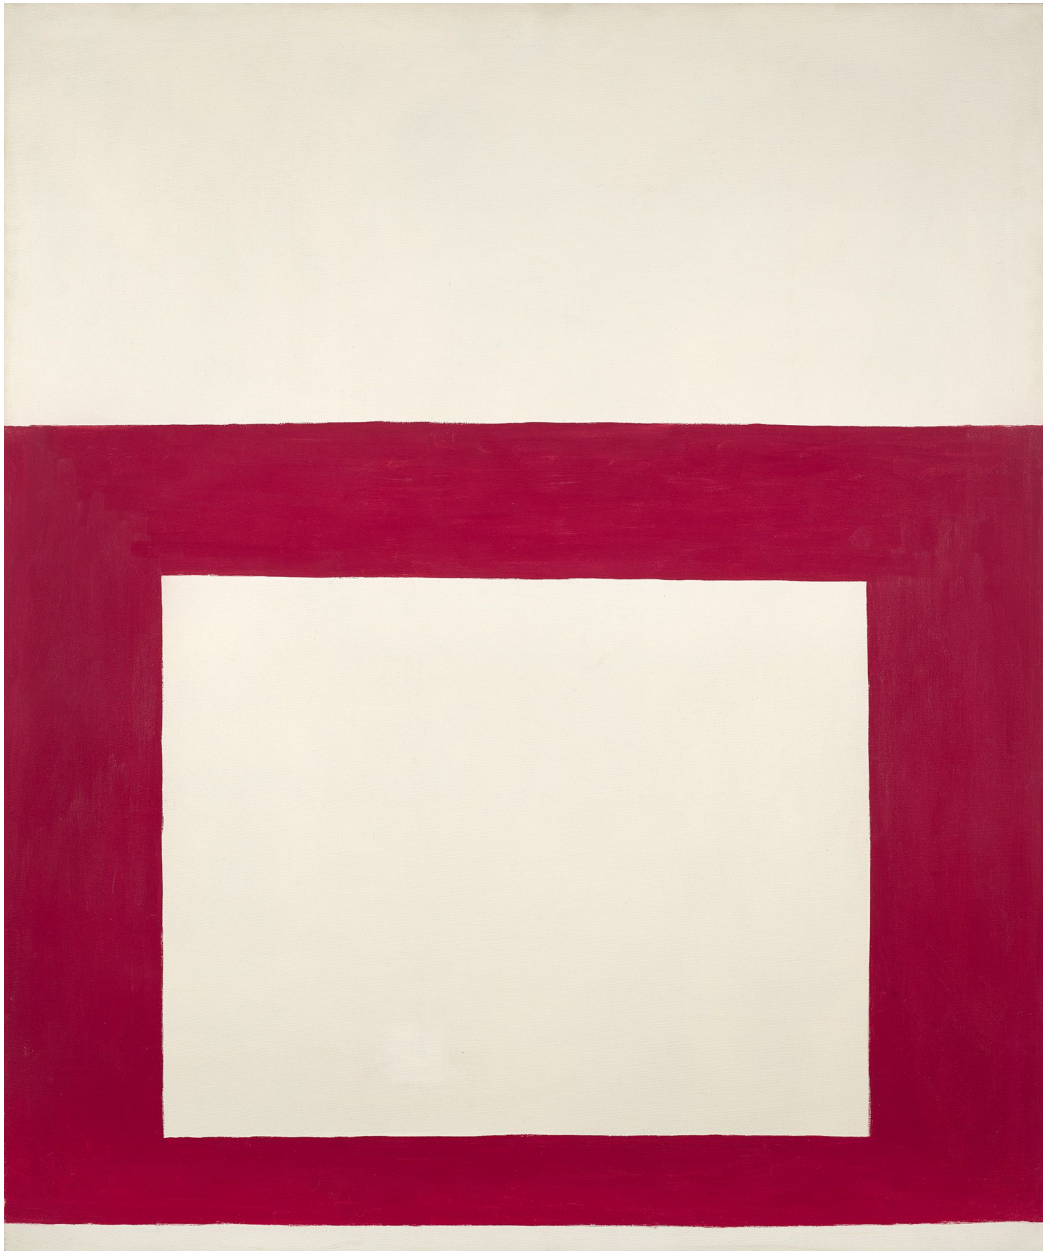

# BERRY ■ CAMPBELL

*Perle Fine, Cool Series No. 1 (Red over White)*, ca. 1961-1963  
Oil on canvas, 60 x 50 in. (152.4 x 127 cm)  
FIN-00017