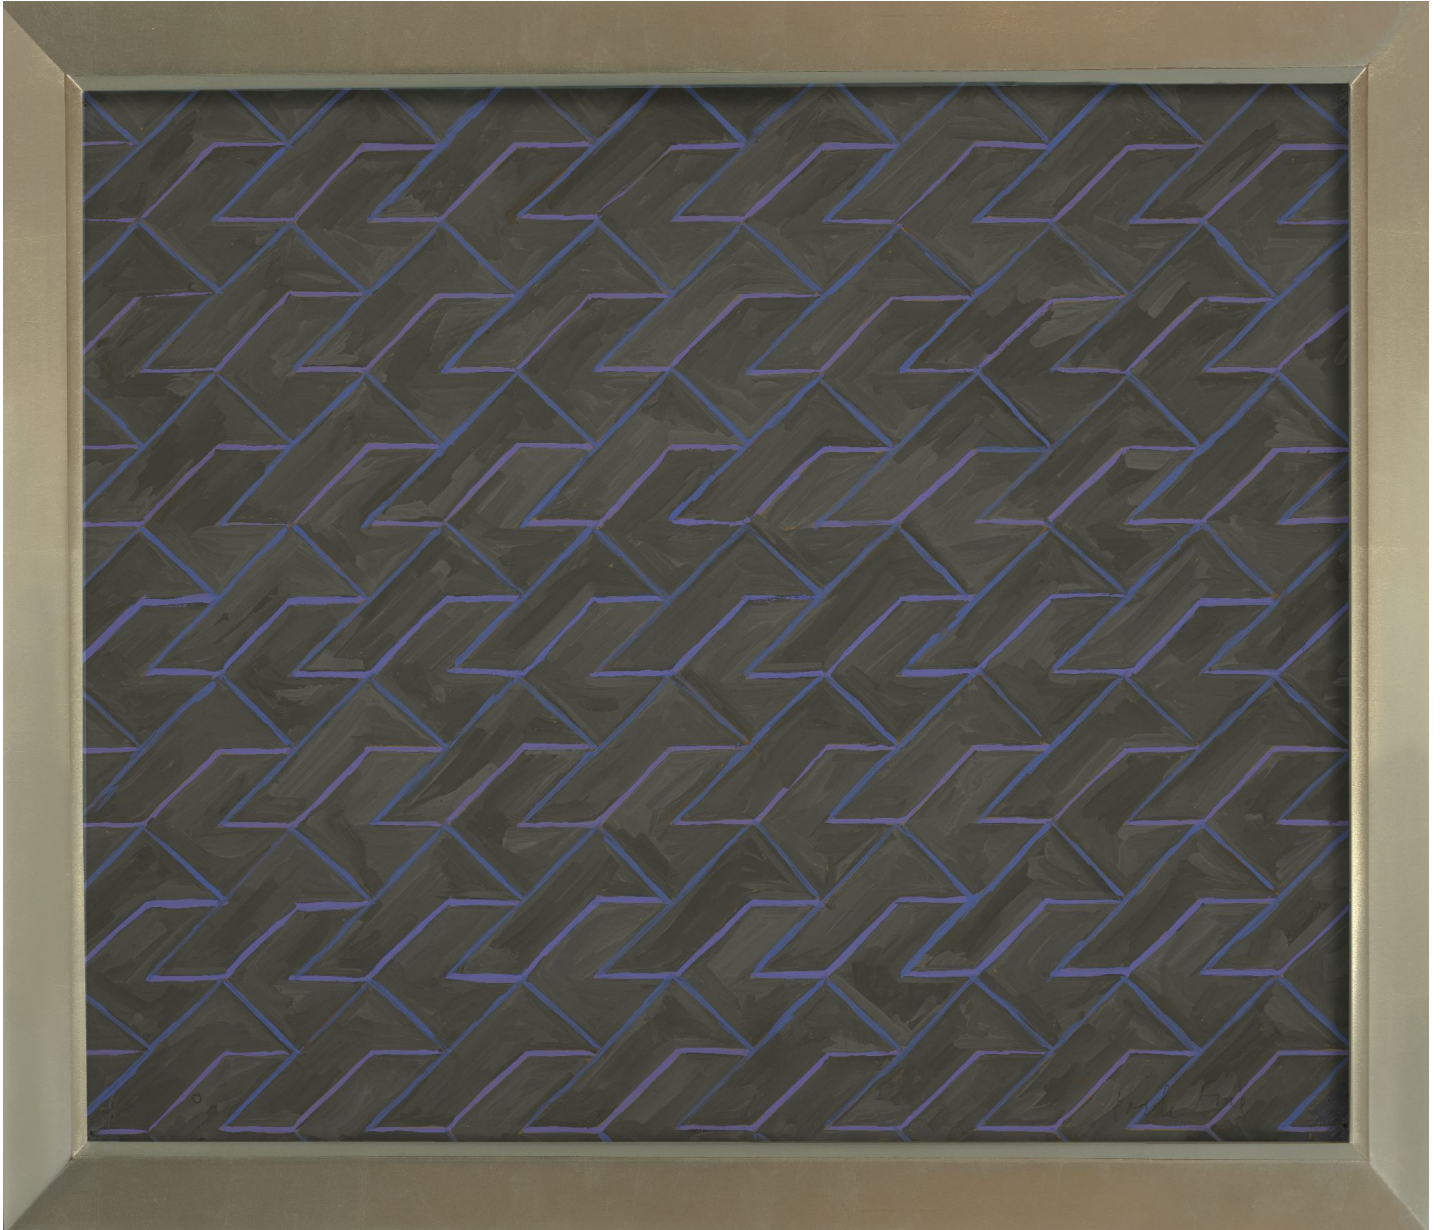

BERRY ■ CAMPBELL

Perle Fine, *Oblique Reference*, 1973
Acrylic on mat board, 21 x 25 1/2 in. (53.3 x 64.8 cm)
FIN-00007