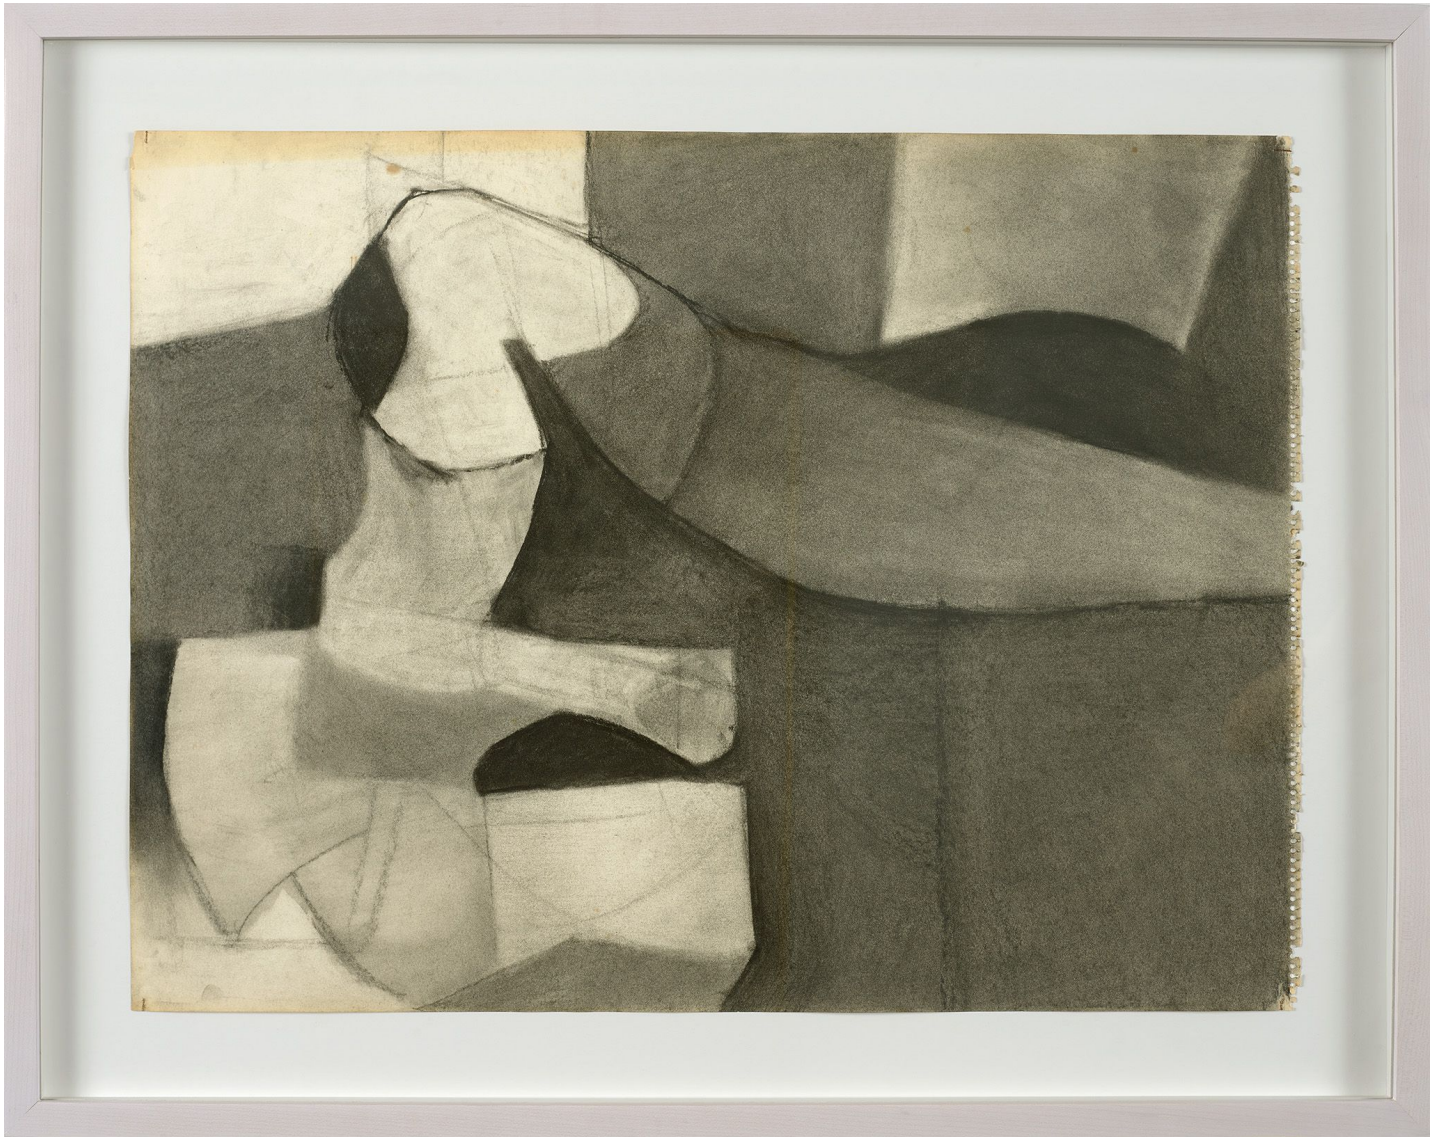

# BERRY ■ CAMPBELL

Charlotte Park, *Untitled*, c. 1952  
Charcoal on paper, 18 x 24 in. (45.7 x 61 cm)  
PAR-00466