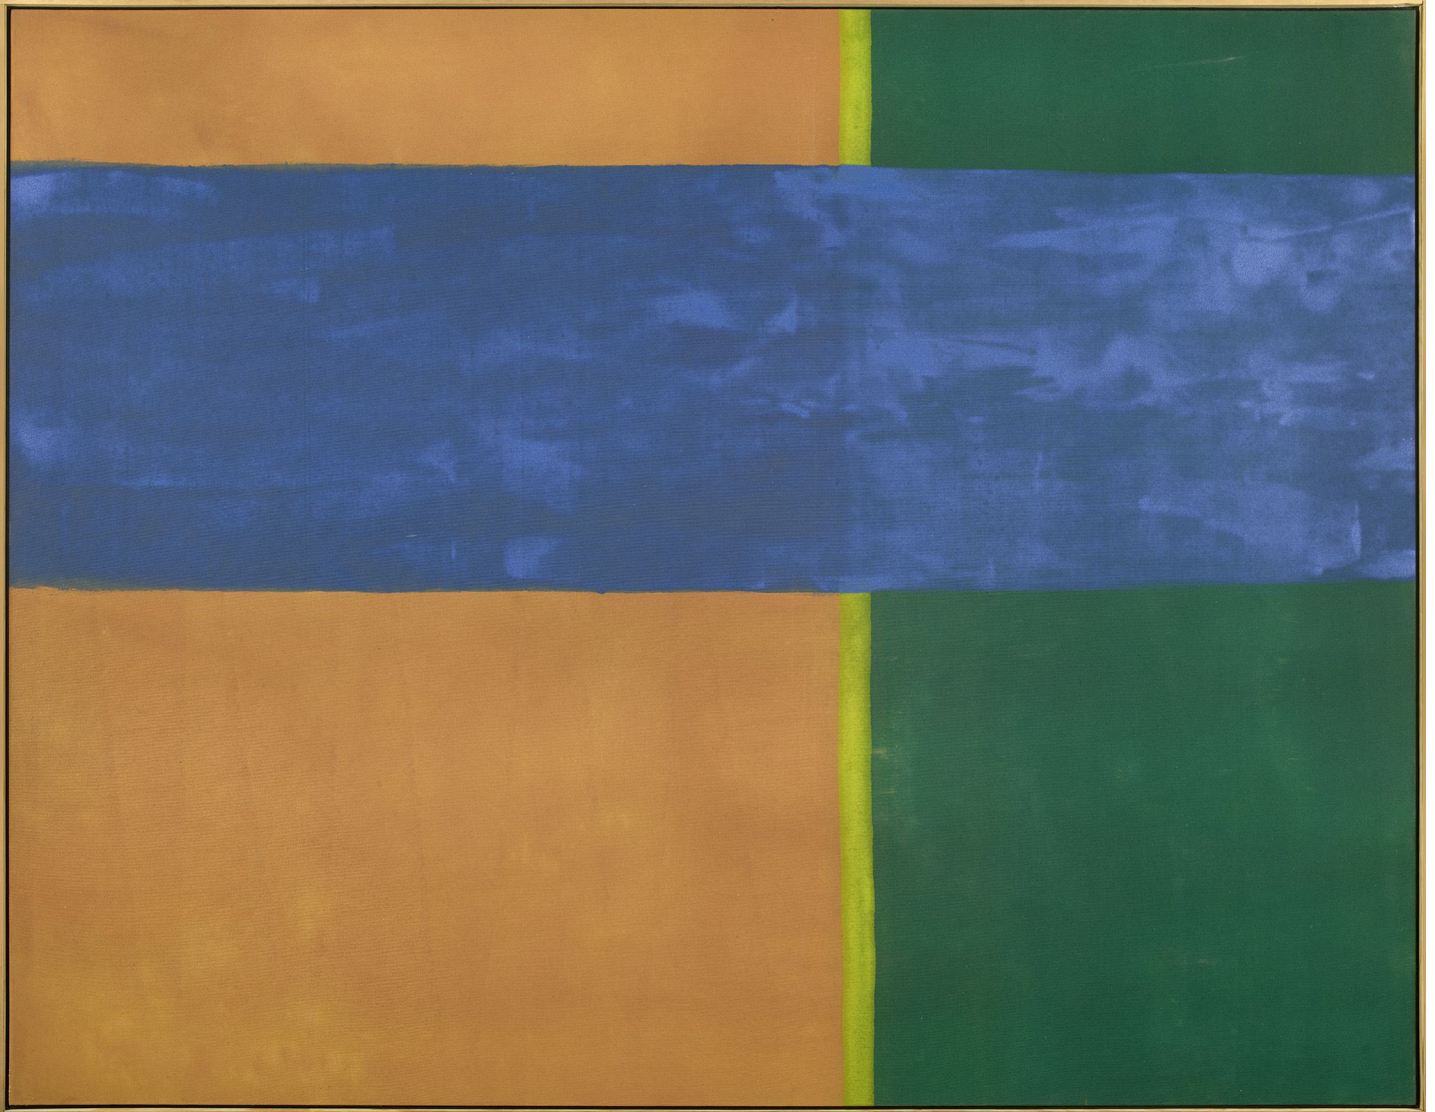

BERRY ■ CAMPBELL

Dan Christensen, *South Delray Way*, 1970
Acrylic on canvas, 65 1/2 x 83 3/4 in. (166.4 x 212.7 cm)
CHR-00161