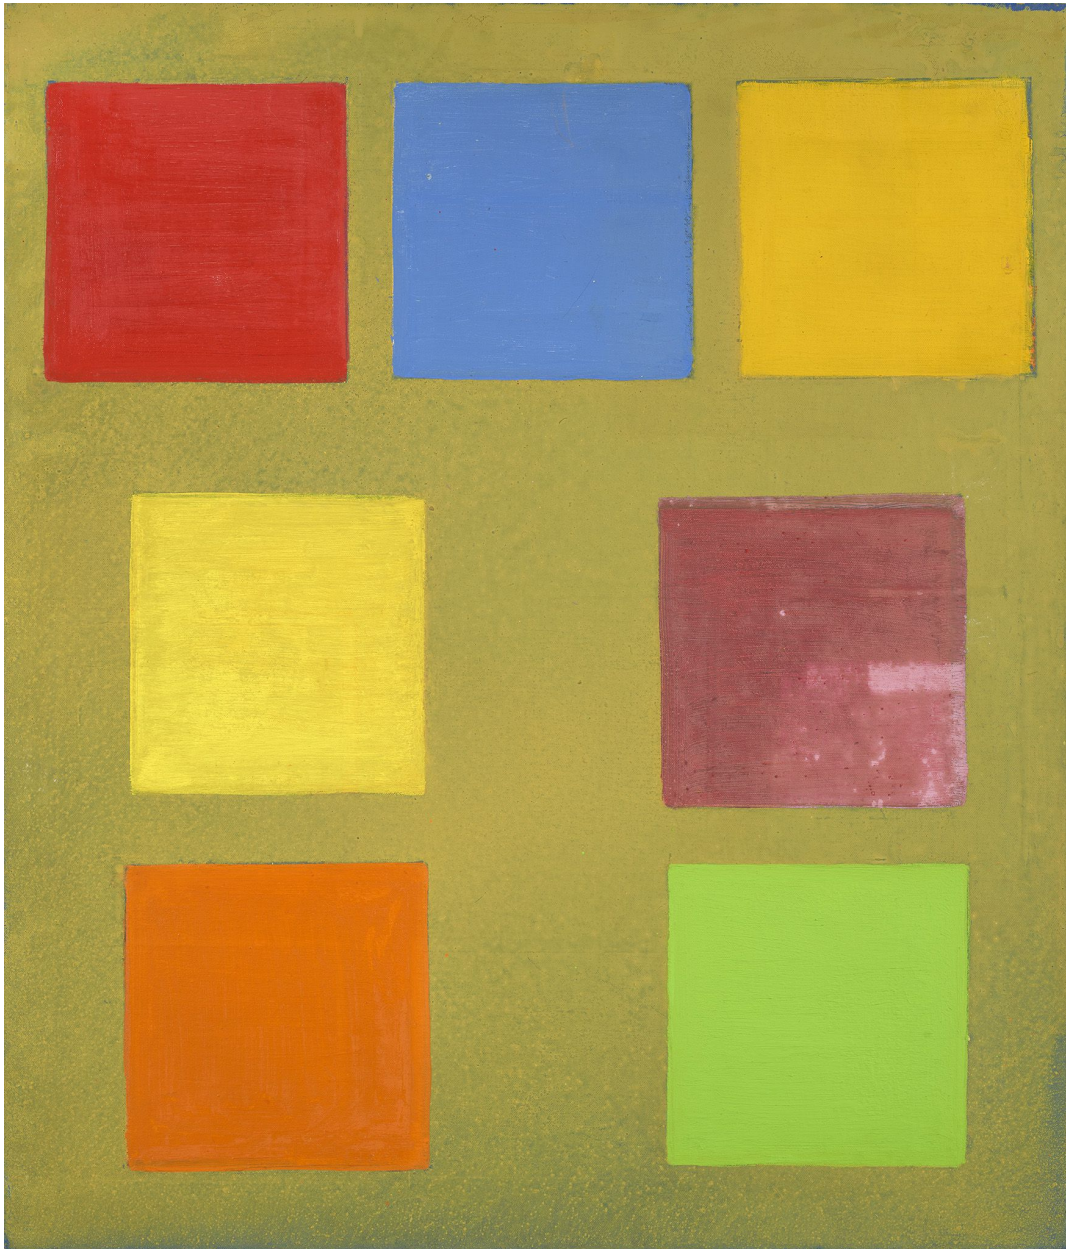

# BERRY ■ CAMPBELL

Yvonne Thomas, *Squares*, 1964  
Acrylic on canvas, 28 x 24 in. (71.1 x 61 cm)  
THO-00121