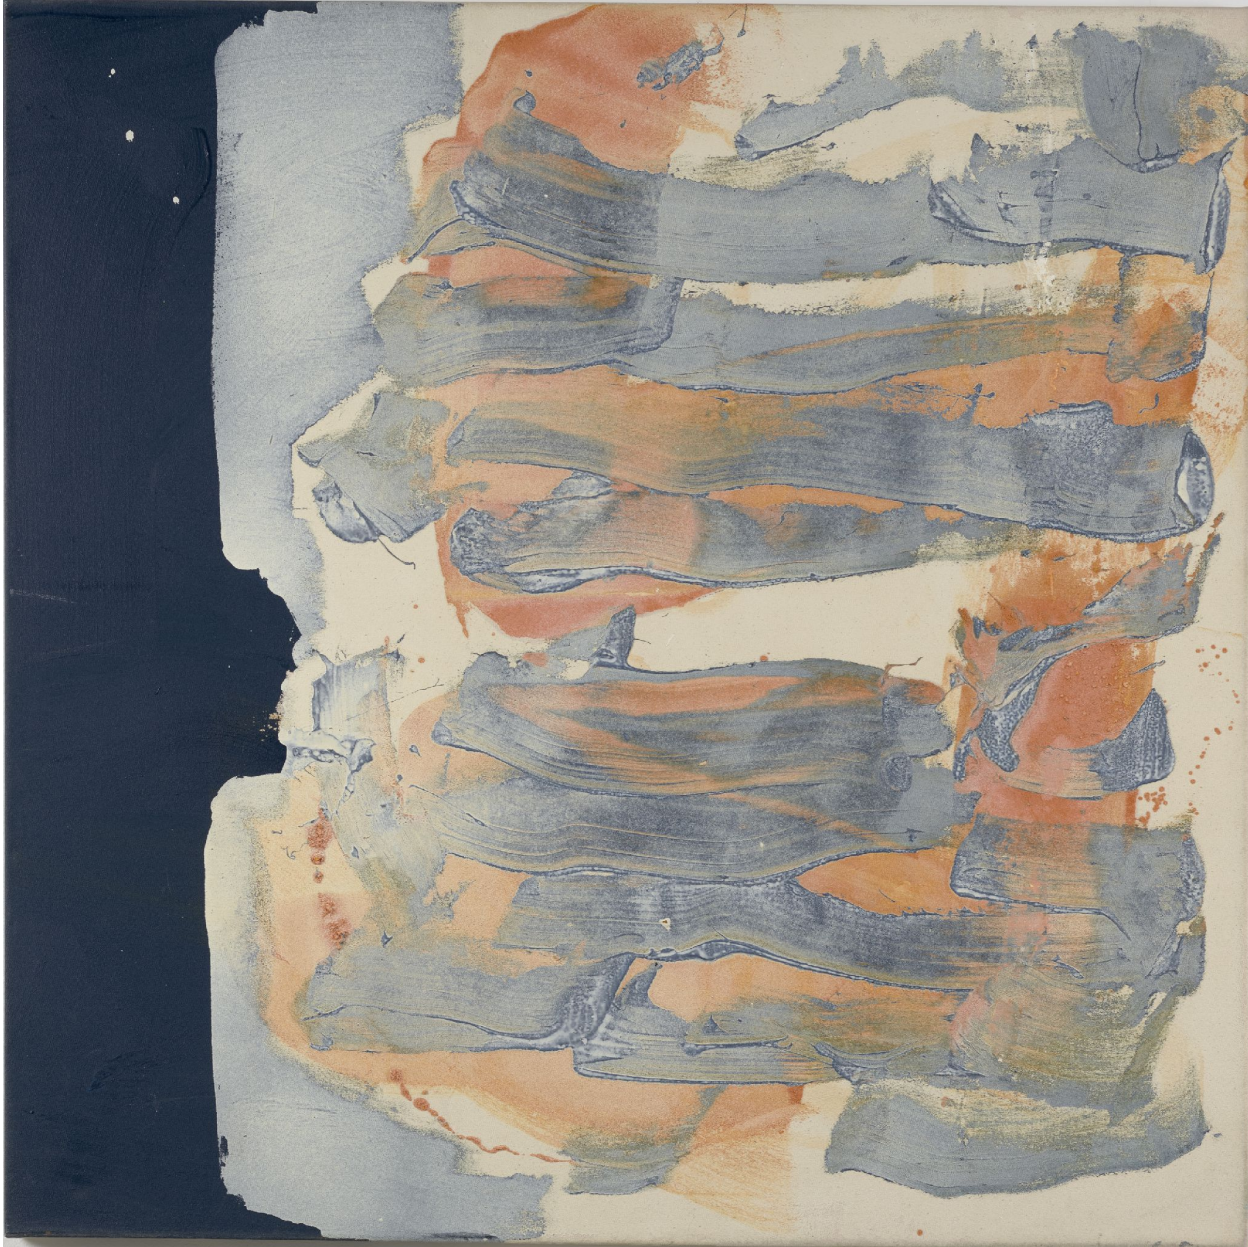

BERRY ■ CAMPBELL

Frank Wimberley, *Flutter*, 2008
Acrylic on canvas, 48 x 48 in. (121.9 x 121.9 cm)
WIM-00007