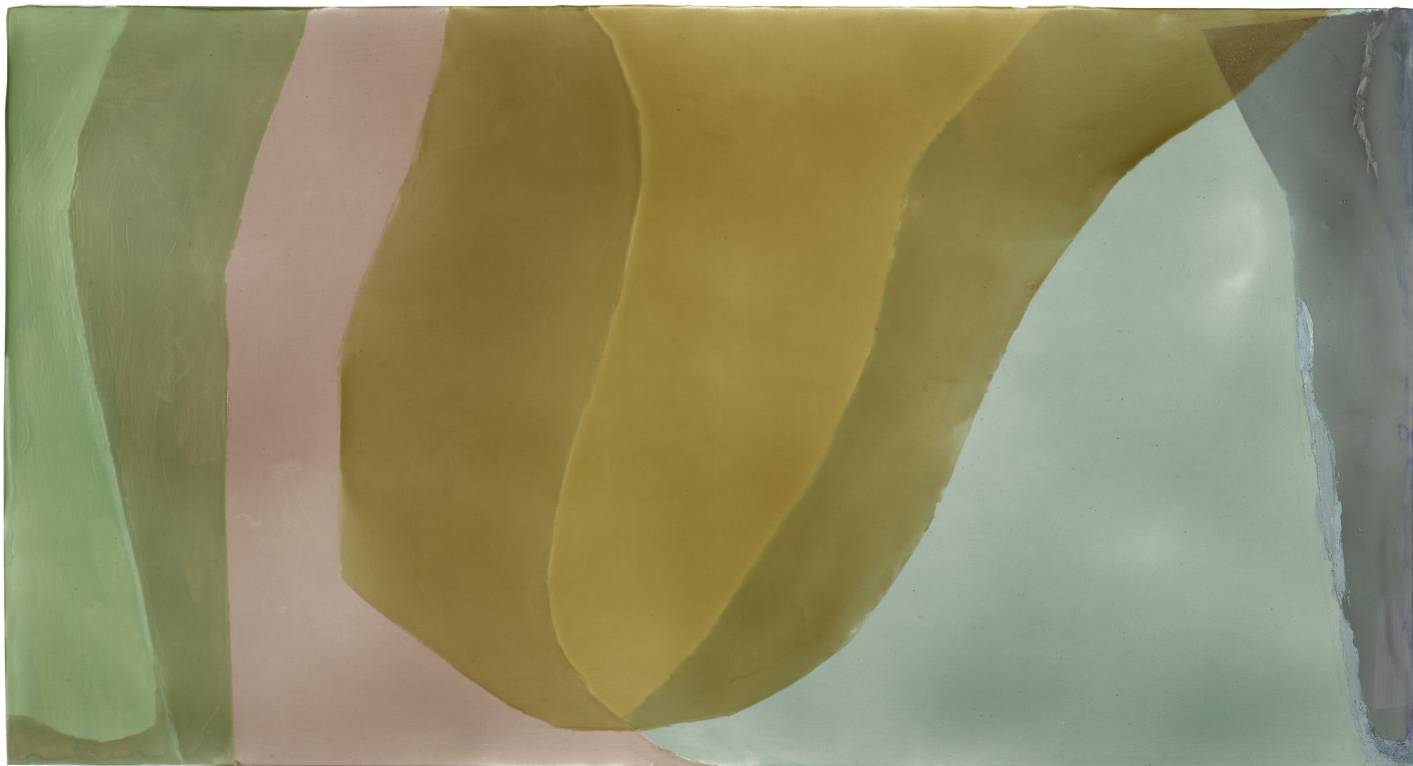

# BERRY ■ CAMPBELL

Jill Nathanson, *Leaning Note*, 2021

Acrylic, polymers and oil on panel, 32 1/2 x 60 in. (82.5 x 152.4 cm)

NAT-00137