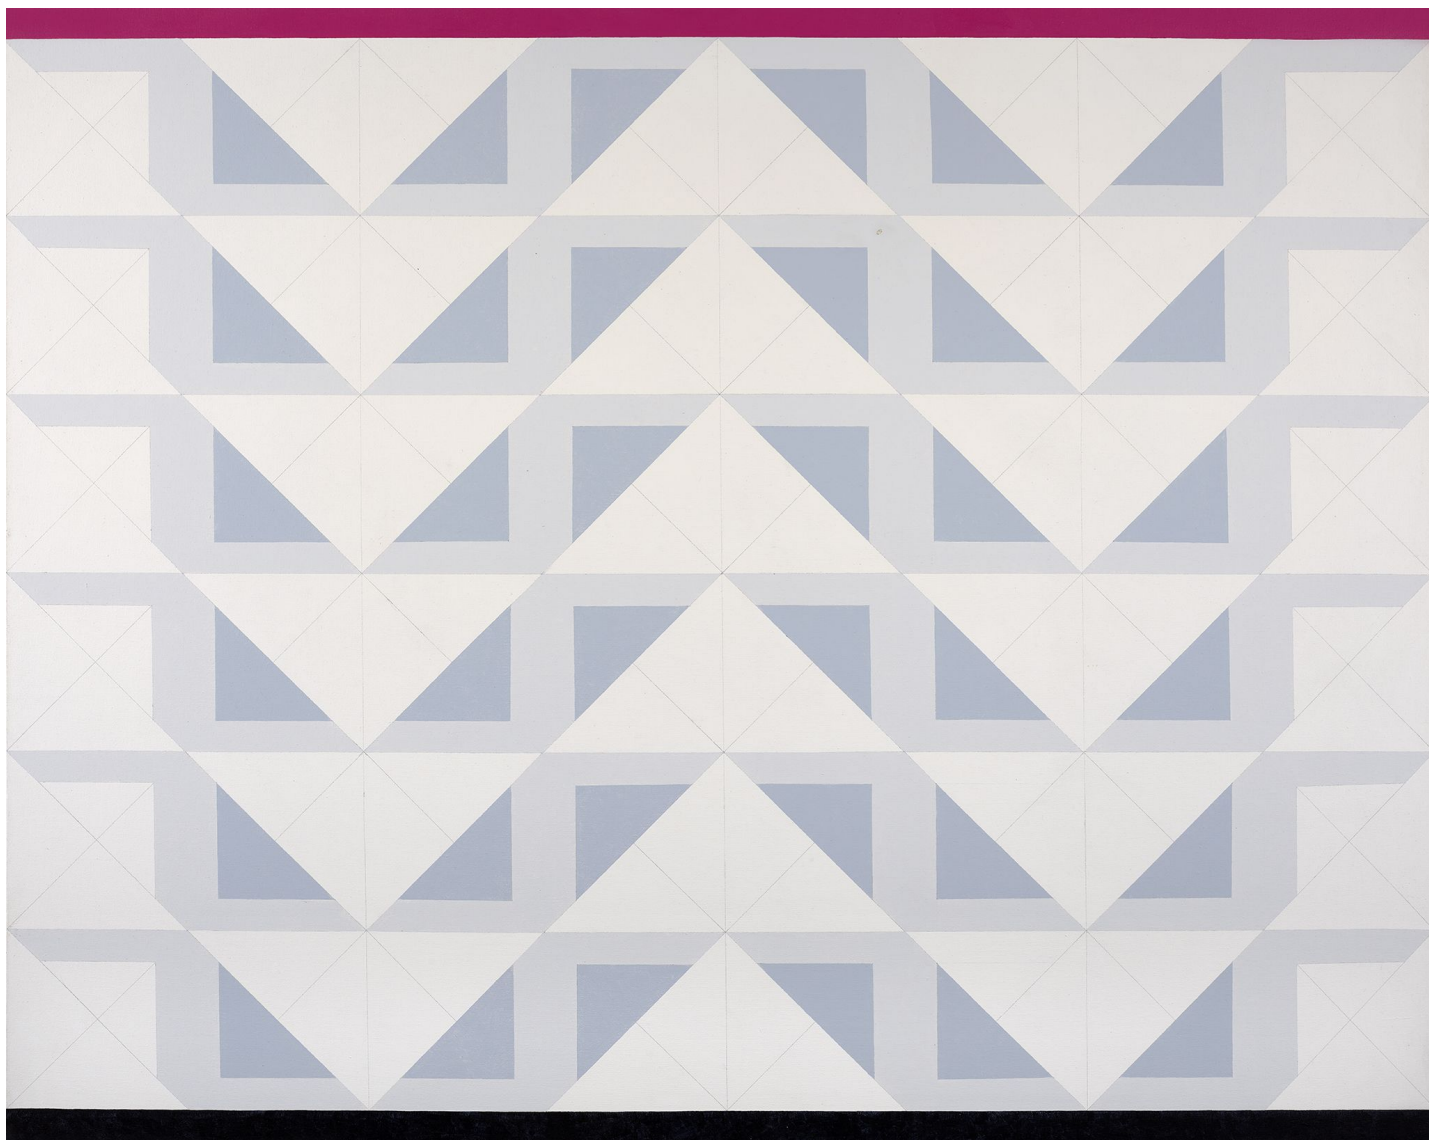

BERRY ■ CAMPBELL

Mary Dill Henry, *The Rubaiyat*, 1989
Acrylic on canvas, 54 1/2 x 68 in. (138.4 x 172.7 cm)
MHEN-00092