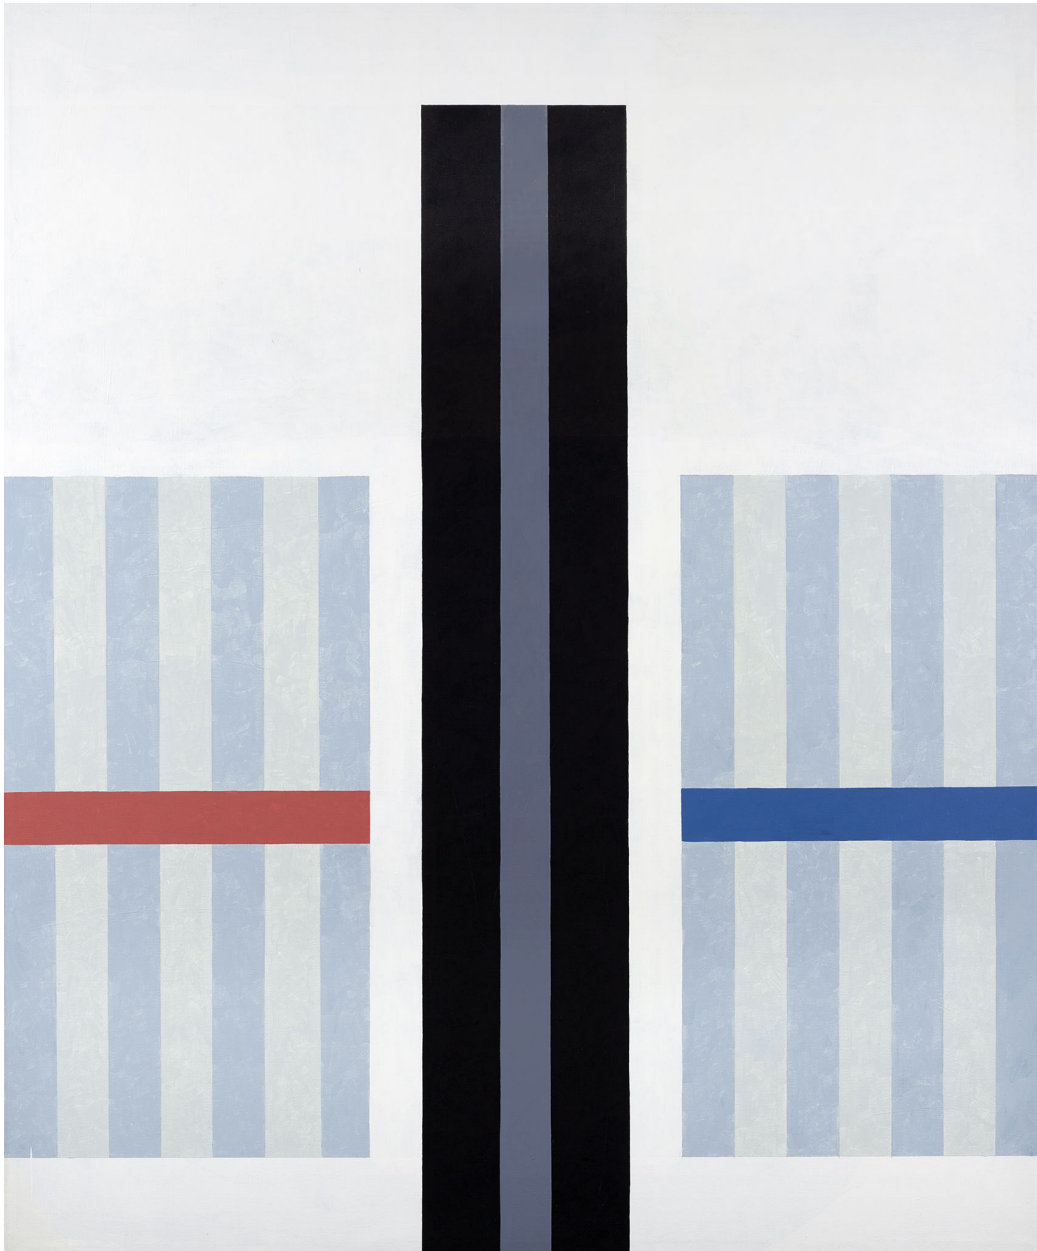

BERRY ■ CAMPBELL

Mary Dill Henry, *Pavanne*, 1993
Acrylic on canvas, 72 x 60 in. (182.9 x 152.4 cm)
MHEN-00076