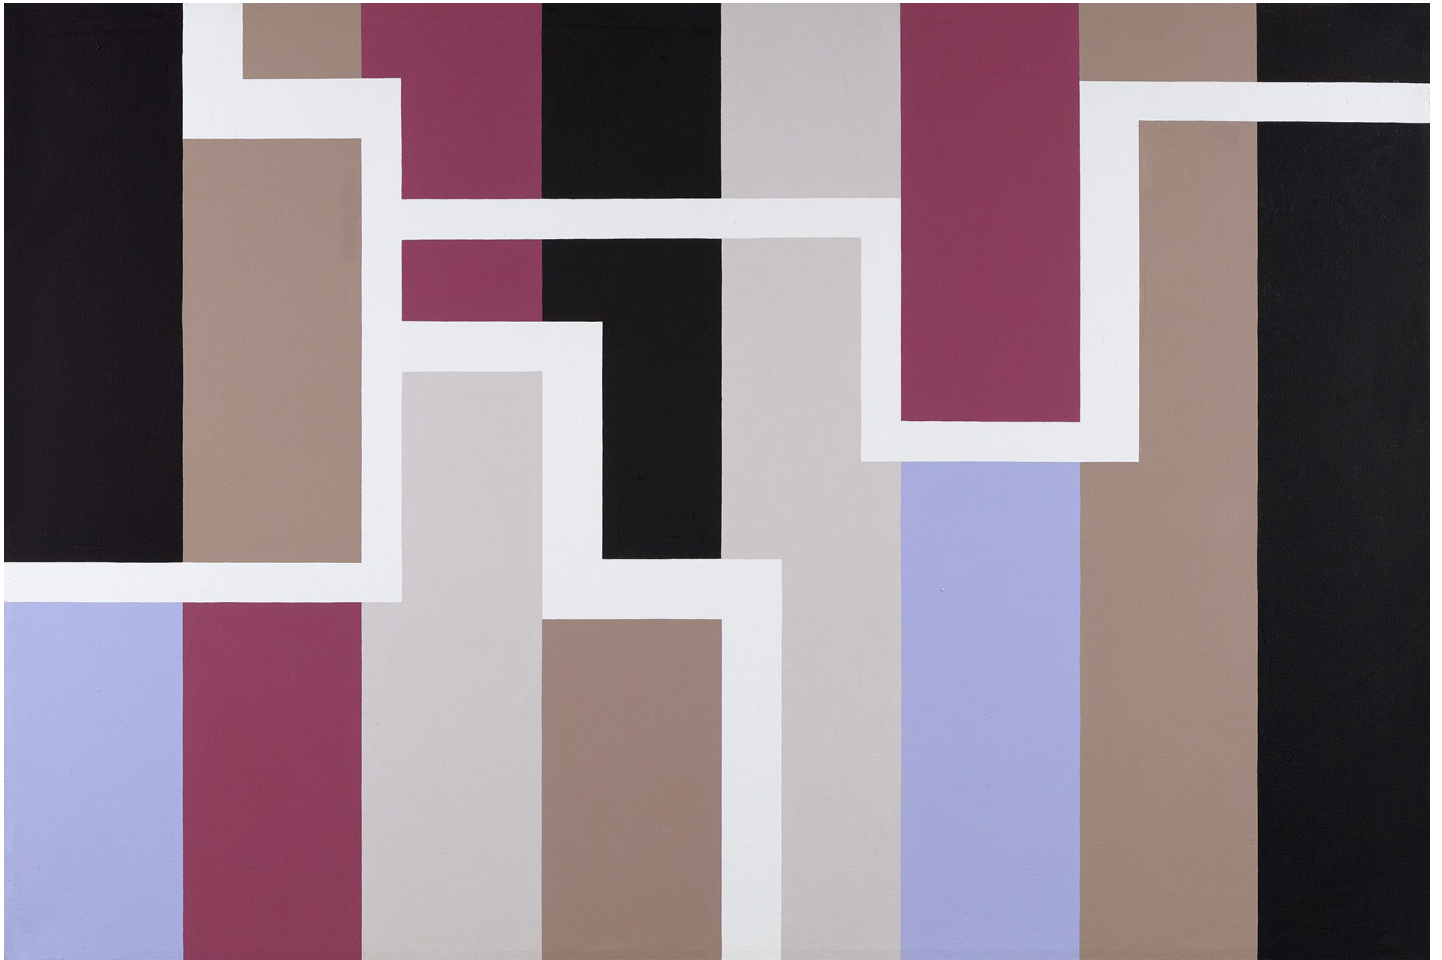

BERRY ■ CAMPBELL

Mary Dill Henry, *Gardens of Babylon*, 1984
Acrylic on canvas, 48 x 72 in. (121.9 x 182.9 cm)
MHEN-00039